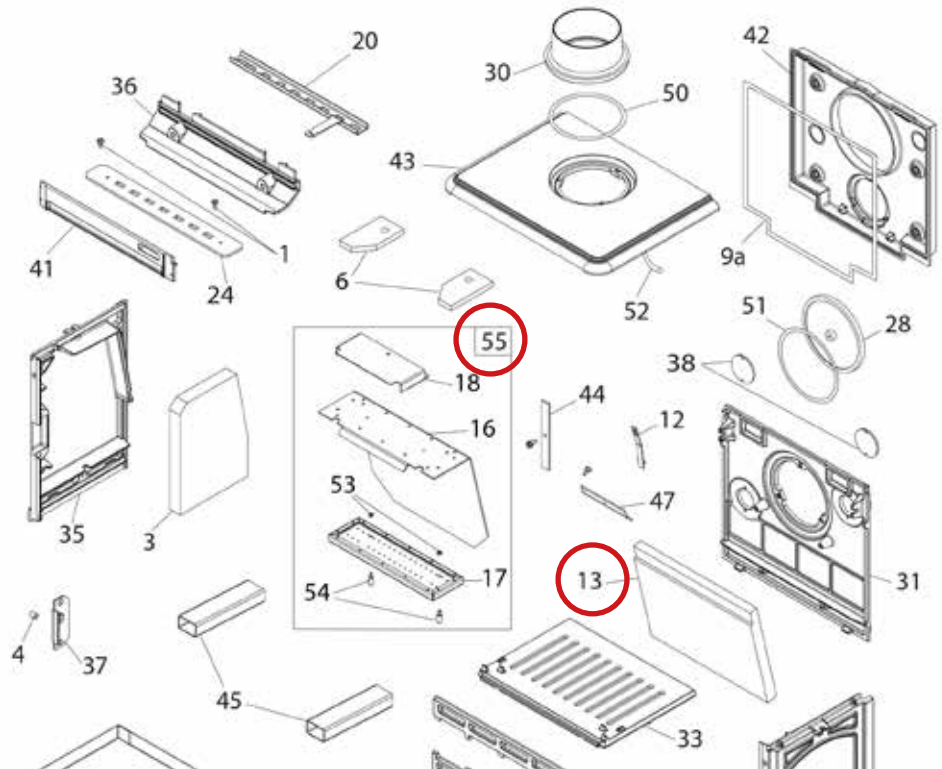

Product Bulletin/Edition	PB156
Department/Product/Fuel	Franco Belge/Montfort Elegance/MF
Date Month/Year	February/2016

Montfort Elegance Baffle and Firebrick Identification

The Montfort Elegance has had two different baffles and rear fire bricks fitted and to confuse things the stoves have the same identification number 134 05 02, to help identification of the firebricks needed please read this document.

Montfort MK2 EA - 1340502

In the earlier model the rear firebrick has two holes in, the stoves produced after March 2012 have a different baffle system, number 55 in the diagram.

This does not require a lower firebrick but has fitted in front of the baffle a firebrick, number 13, with a triangle shape cut away on each bottom corner to help when removing the brick from the fire.

The firebricks and baffle complete can be purchased from the spare parts shop on our website:

www.euroheat.co.uk