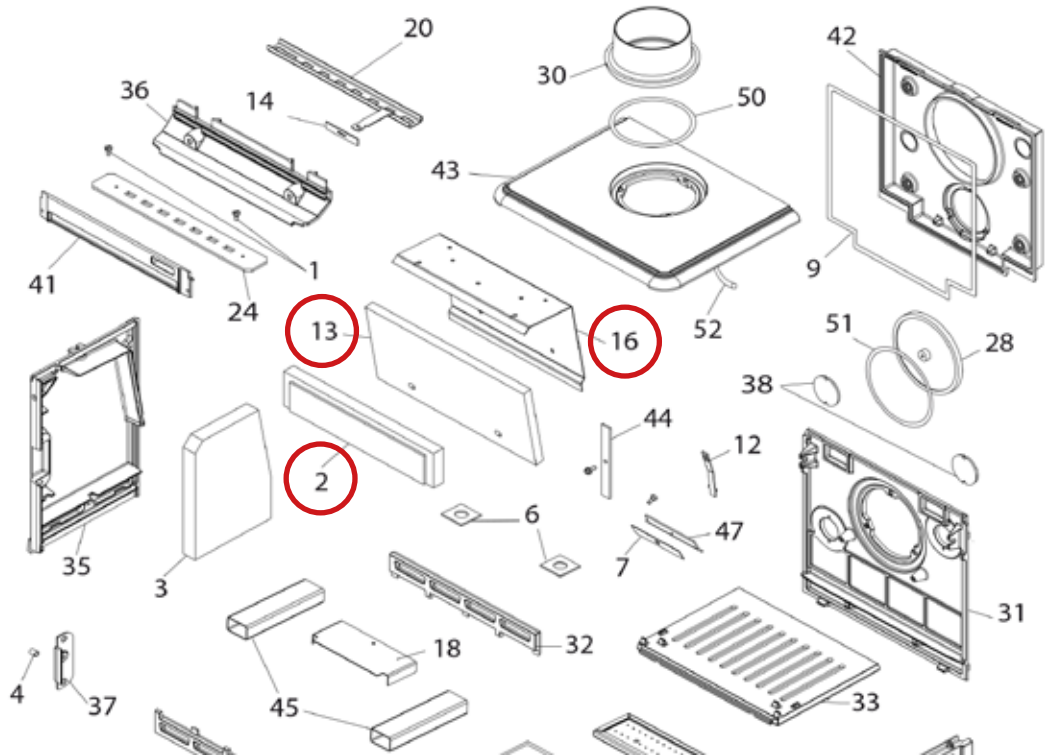

Product Bulletin/Edition	PB156
Department/Product/Fuel	Franco Belge/Montfort Elegance/MF
Date Month/Year	February/2016

Montfort Elegance Baffle and Firebrick Identification

The Montfort Elegance has had two different baffles and rear fire bricks fitted and to confuse things the stoves have the same identification number 134 05 02, to help identification of the firebricks needed please read this document.

Montfort MK2 - Model 1340502

In the earlier model the firebrick has two holes in it which allow it to be screwed to the face of the baffle, number 13.

The baffle sits on a lower rear firebrick, number 2.

The baffle, number 16, is now no longer available having been replaced by a complete new baffle and rear firebrick, see over to page 2. The two rear bricks are still available and the side firebricks remain the same.

The firebricks can be purchased from the spare parts shop on our website:

www.euroheat.co.uk