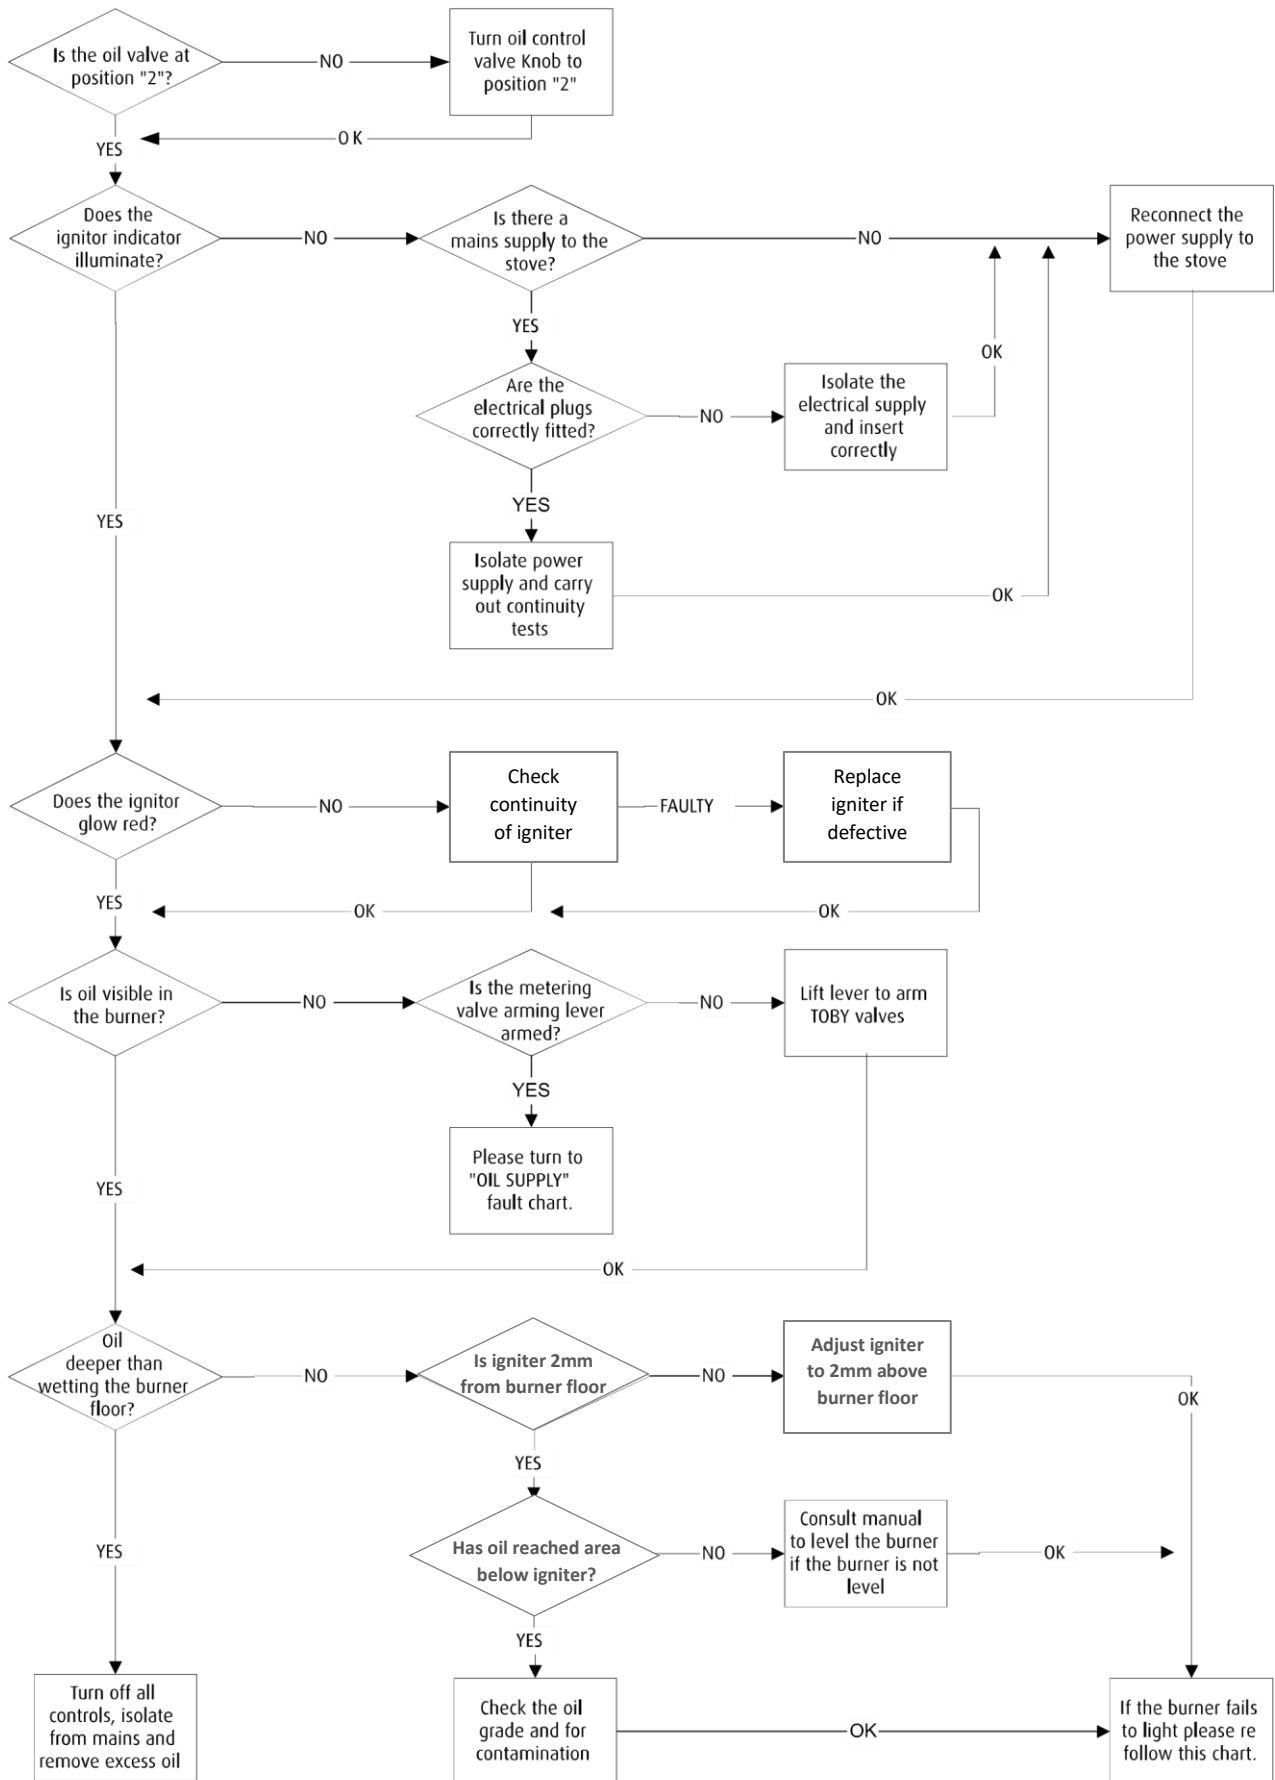

Oil Stove Fault Finding Charts

IN1193

OIL SUPPLY

BURNER FAILS TO IGNITE

BURNER NOT OPERATING SATISFACTORILY

FLUE DRAUGHT

THE DRAUGHT GAUGE