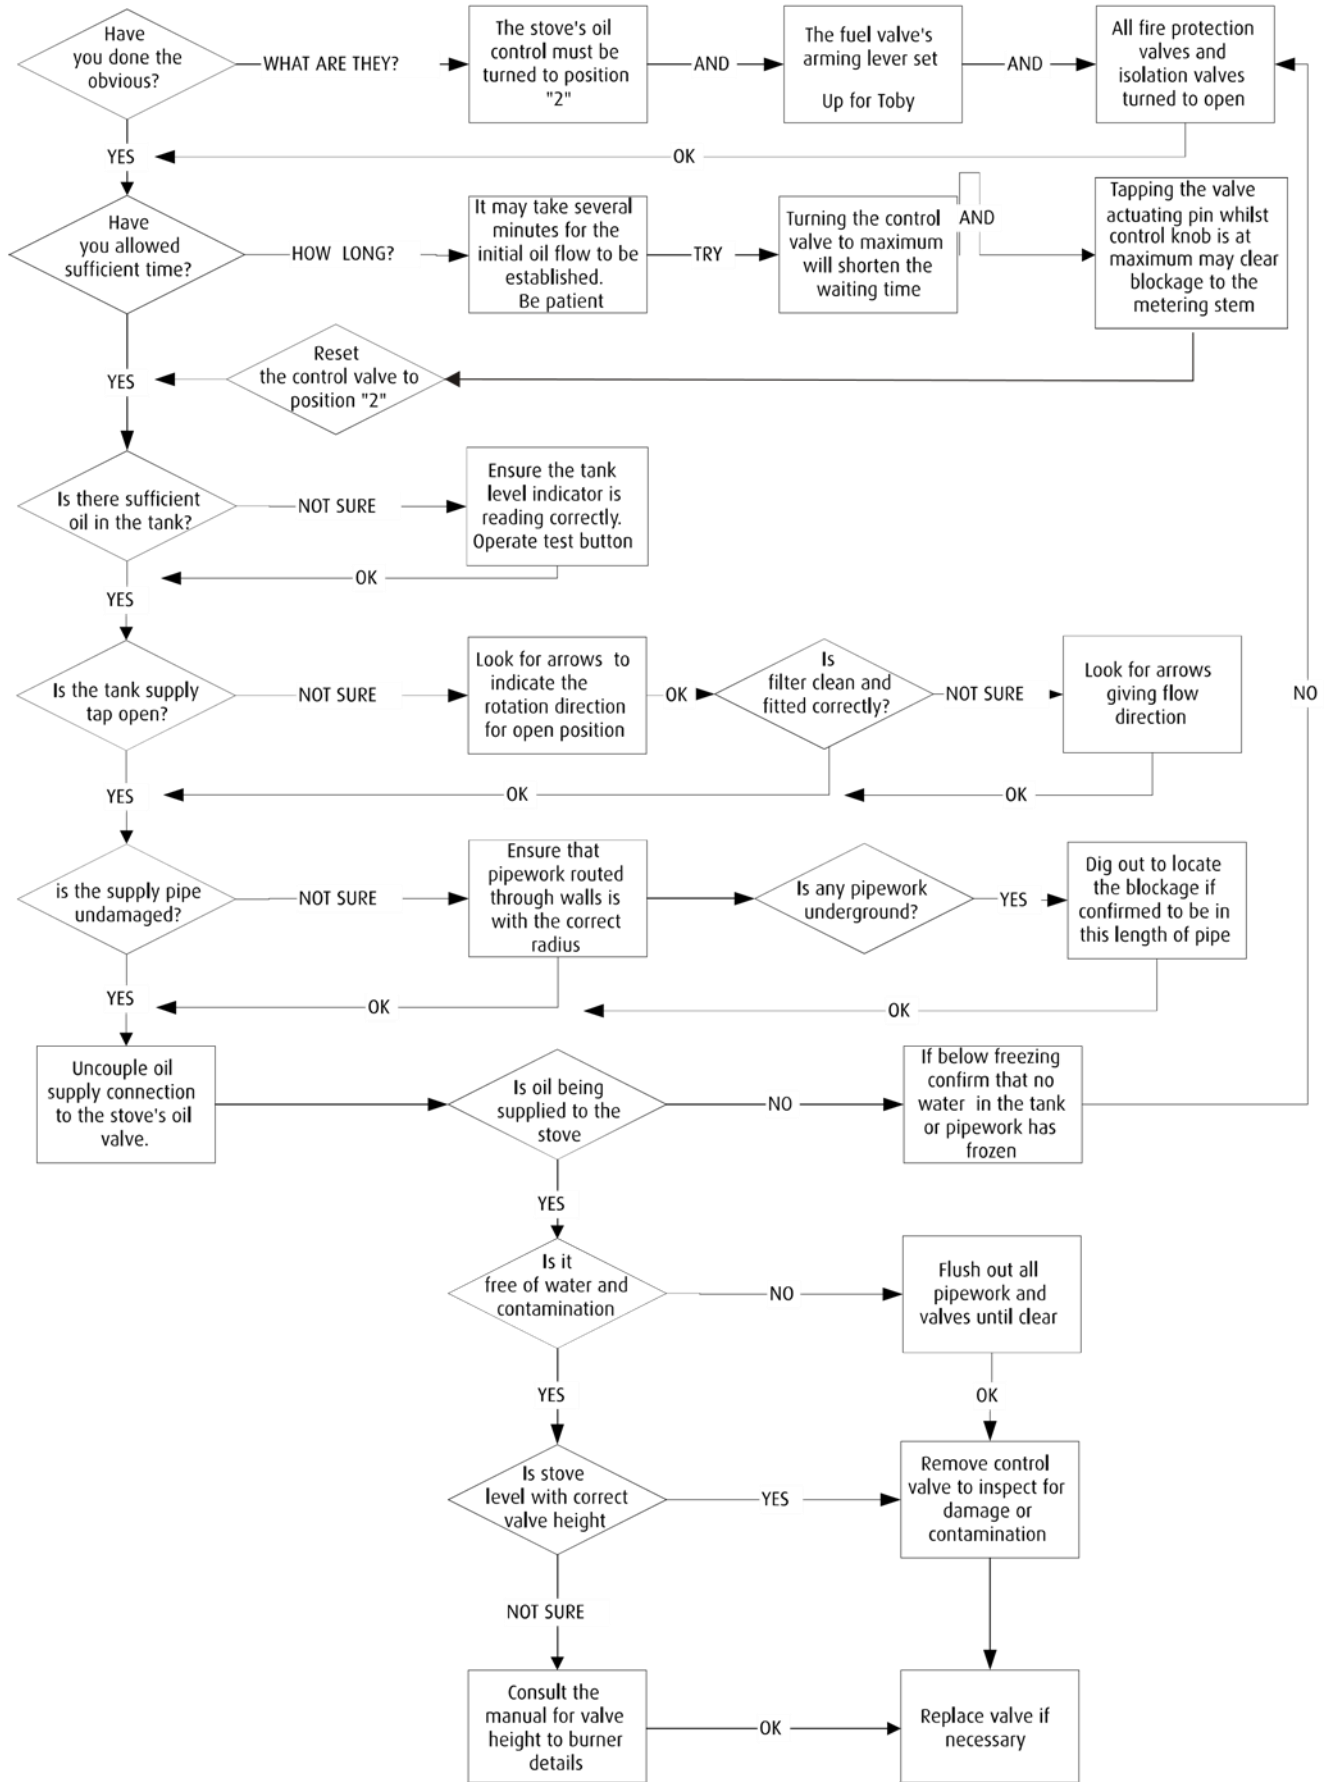

Oil Stove Fault Finding Charts

IN1193

OIL SUPPLY

BURNER FAILS TO IGNITE

BURNER NOT OPERATING SATISFACTORILY

FLUE DRAUGHT

THE DRAUGHT GAUGE