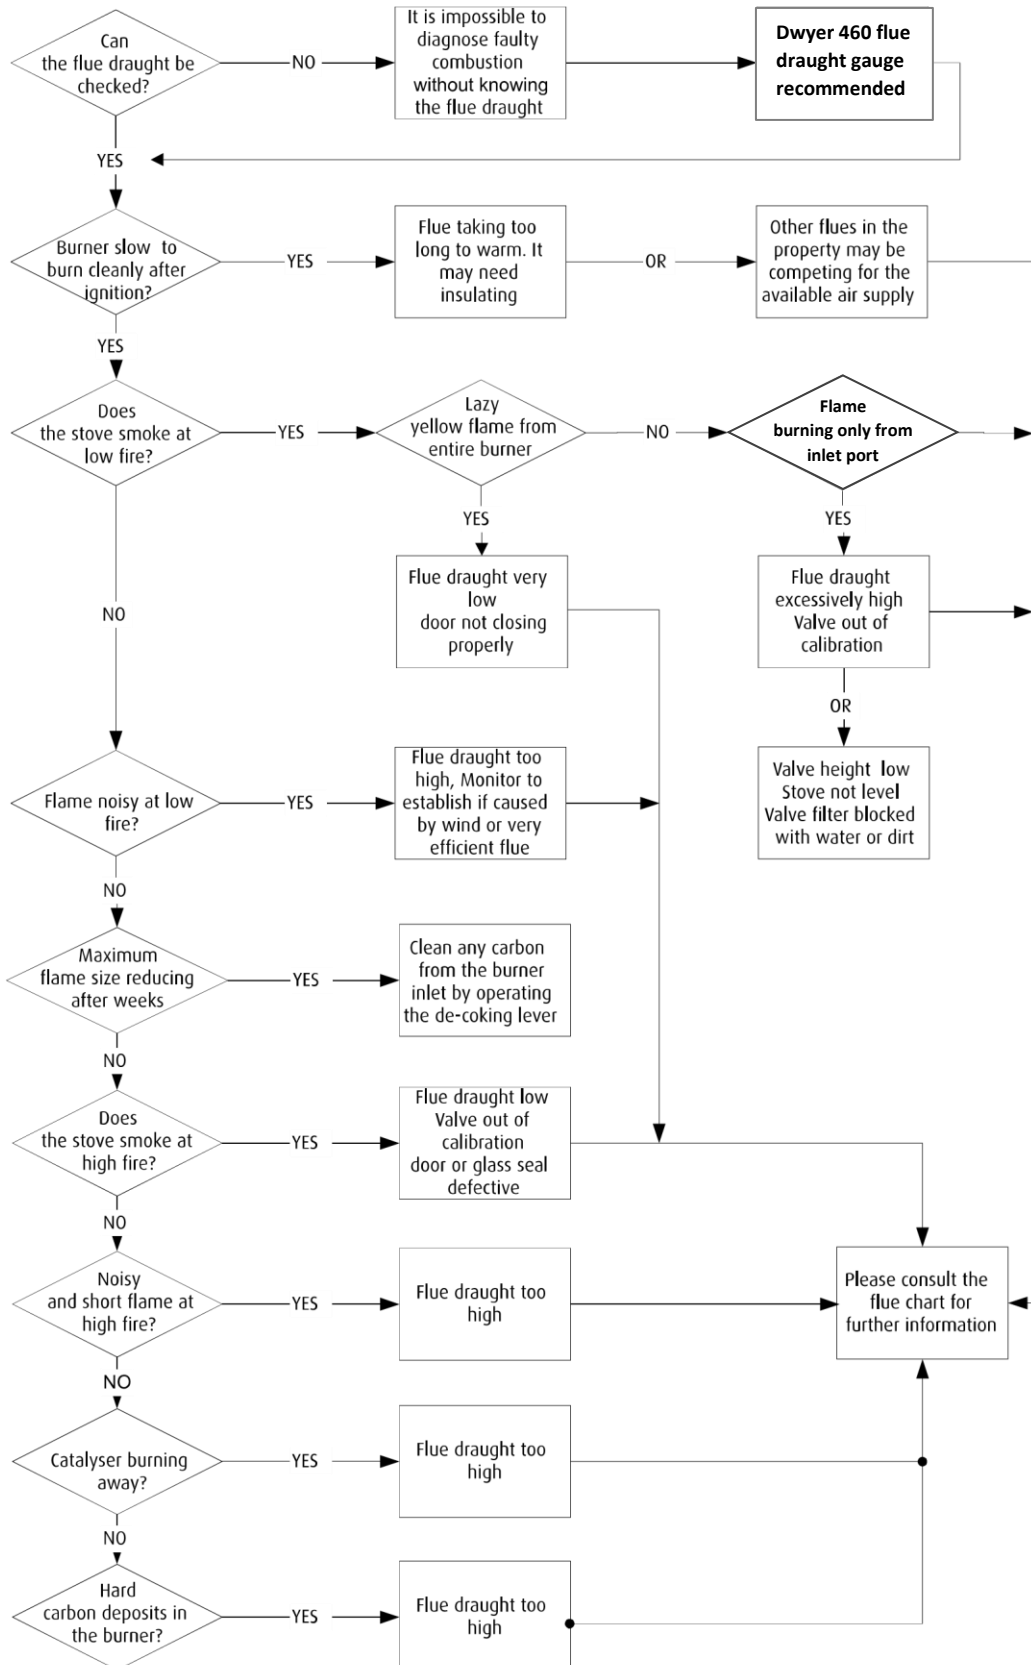

Oil Stove Fault Finding Charts

IN1193

OIL SUPPLY

BURNER FAILS TO IGNITE

BURNER NOT OPERATING SATISFACTORILY

FLUE DRAUGHT

THE DRAUGHT GAUGE