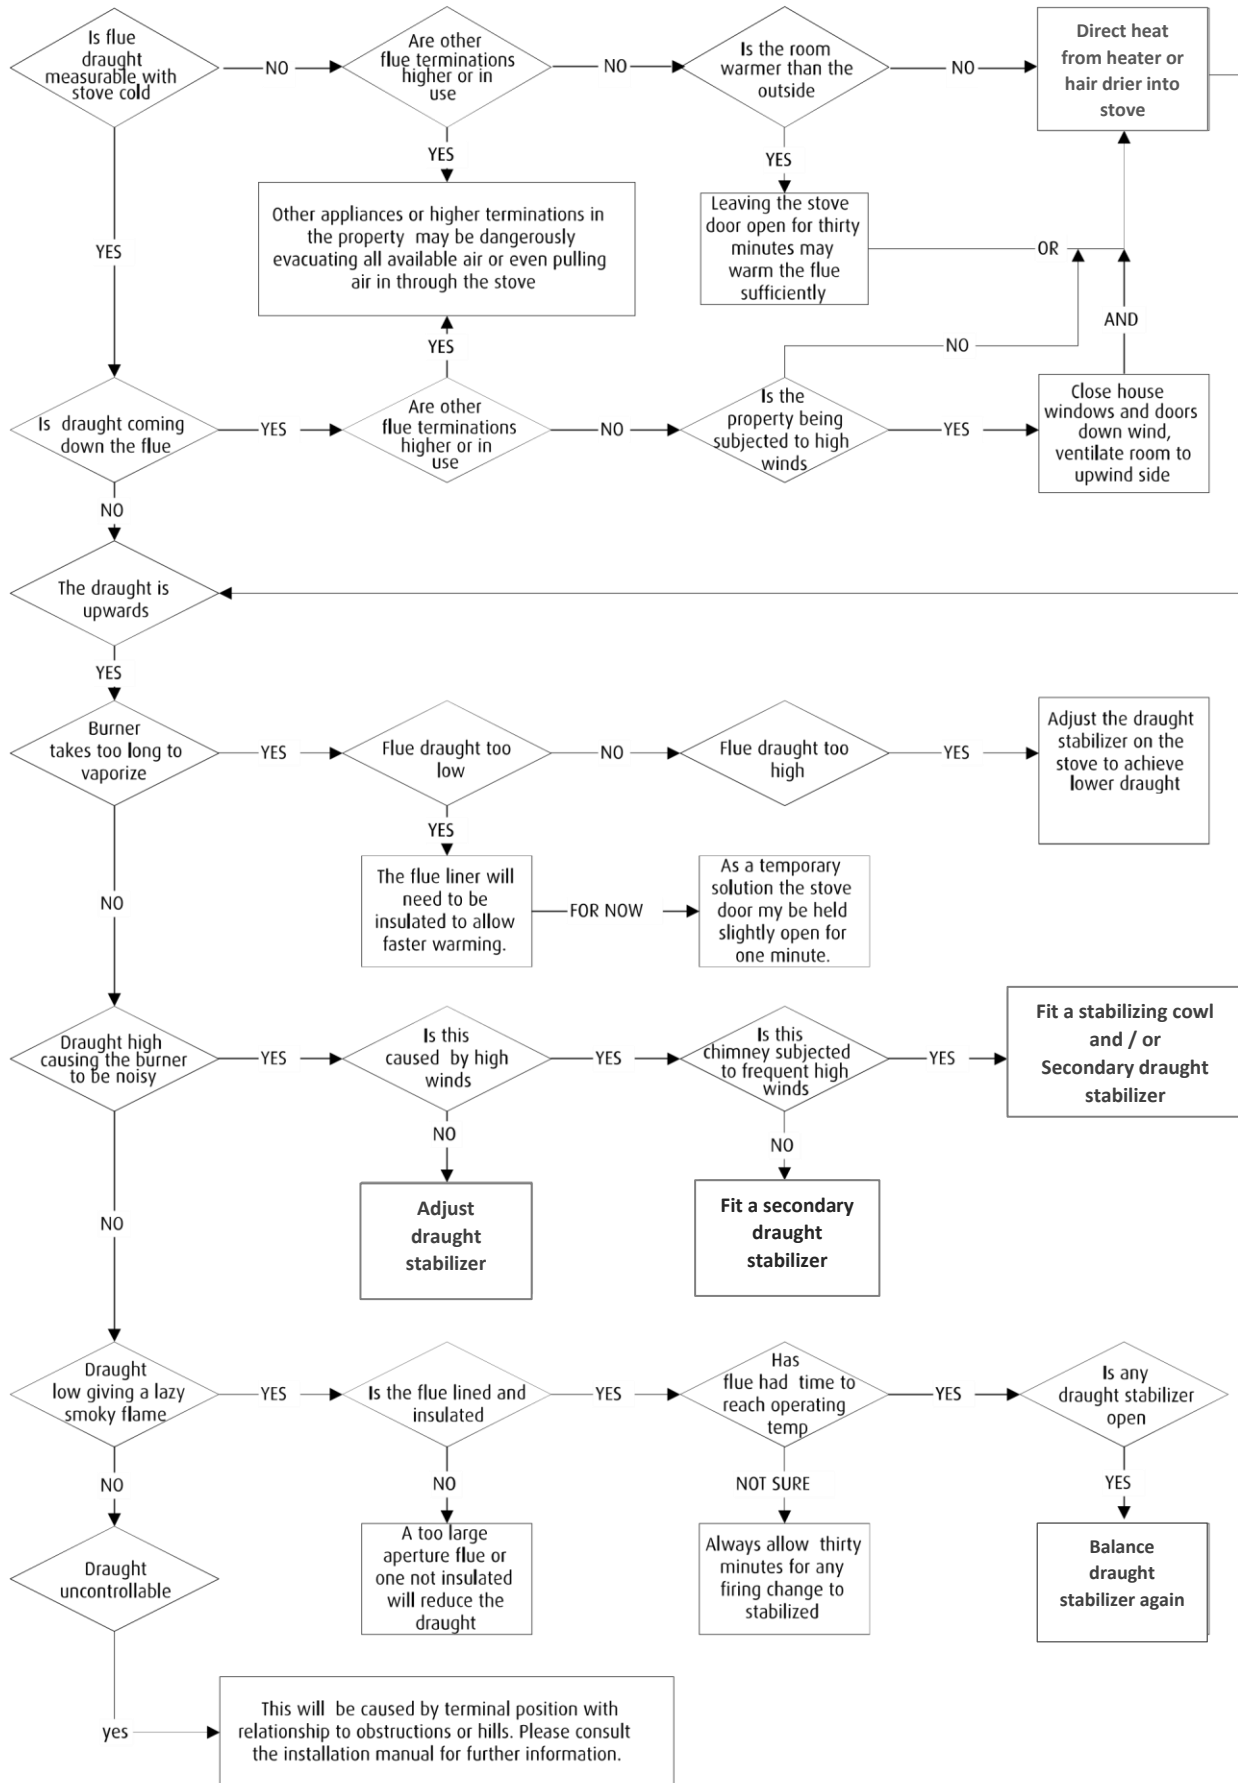

Oil Stove Fault Finding Charts

IN1193

OIL SUPPLY

BURNER FAILS TO IGNITE

BURNER NOT OPERATING SATISFACTORILY

FLUE DRAUGHT

THE DRAUGHT GAUGE