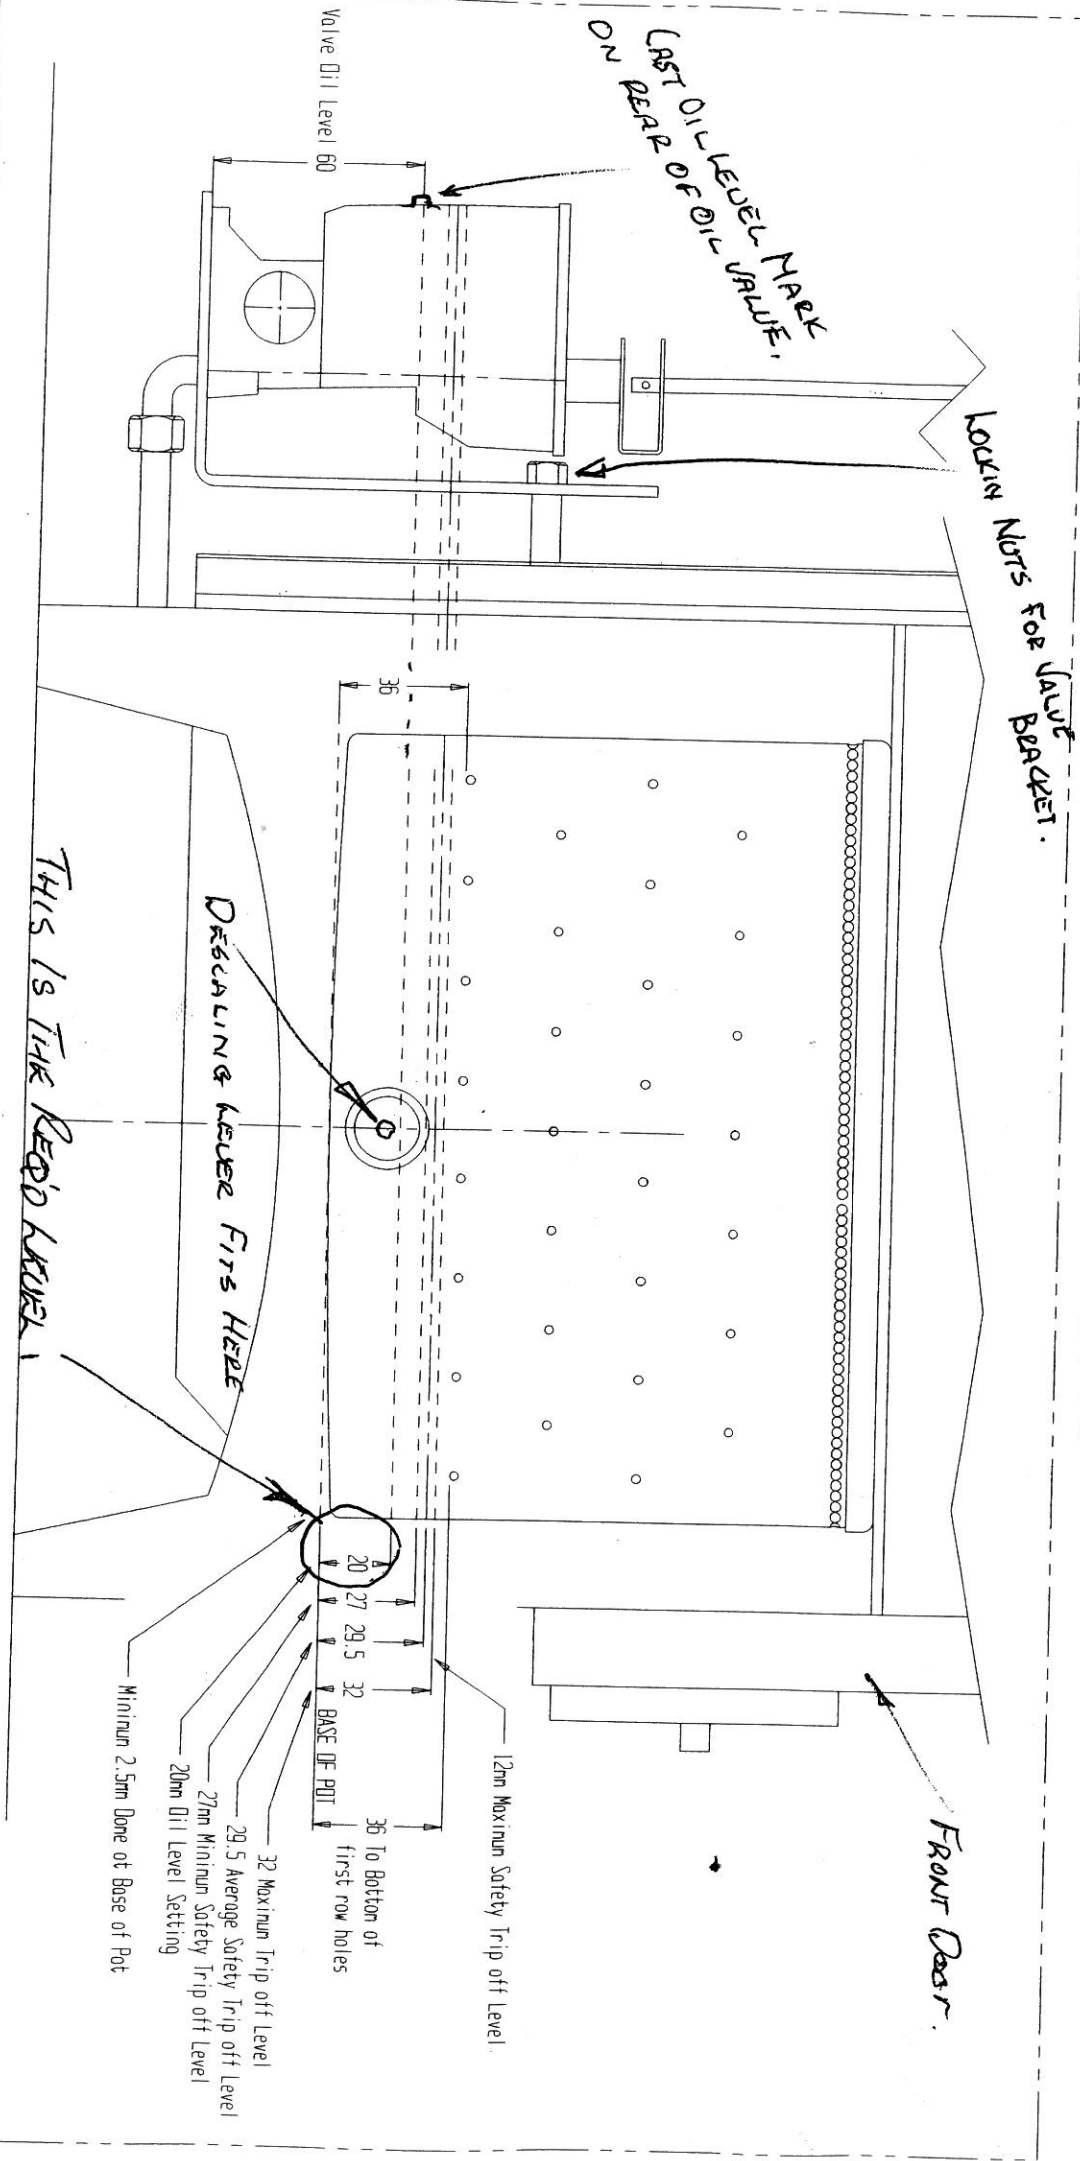

Drng 1 Oil Valve and Flood Level Details

LOCKIN NUTS FOR VALVE BACKET.

FRONT DEAR.

LAST OIL LEVEL MARK ON REAR OF OIL VALVE.

Valve Oil Level 60

THIS IS THE REAR AREA!

DESCALING LEVER FITS HERE

- 12mm Maximum Safety Trip off Level
- 36 To Bottom of first row holes
- 32
- 32 Maximum Trip off Level
- 29.5 Average Safety Trip off Level
- 27mm Minimum Safety Trip off Level
- 20mm Oil Level Setting
- Minimum 2.5mm Dome of Base of Pot

BASE OF POT