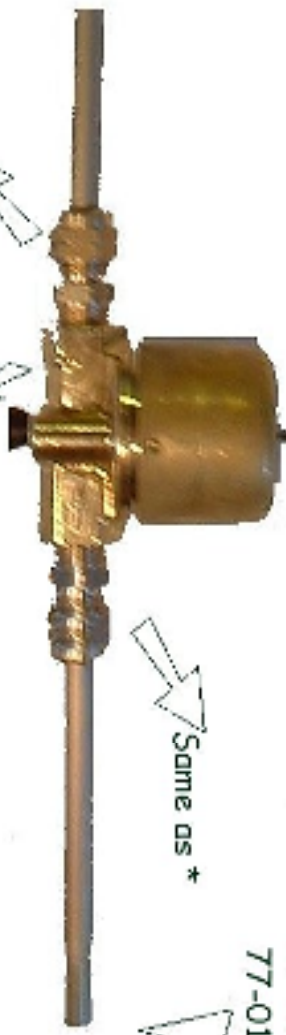

77-01-608 8mm ISOLATION VALVE
77-01-609 10mm
77-01-610 15mm

Same as *

ISOLATION VALVE
(picture to be added)

*77-01-705 1/4" BSPT X 8MM COMP STRAIGHT
*77-01-706 1/4" BSPT X 10MM COMP STRAIGHT

77-07-004/A 1.5M KBB 65dg FIREVALVE
77-07-004/C 3.0M KBB 65dg
77-07-004/B 6.0M KBB 65dg
77-07-004/D 9.0M KBB 65dg