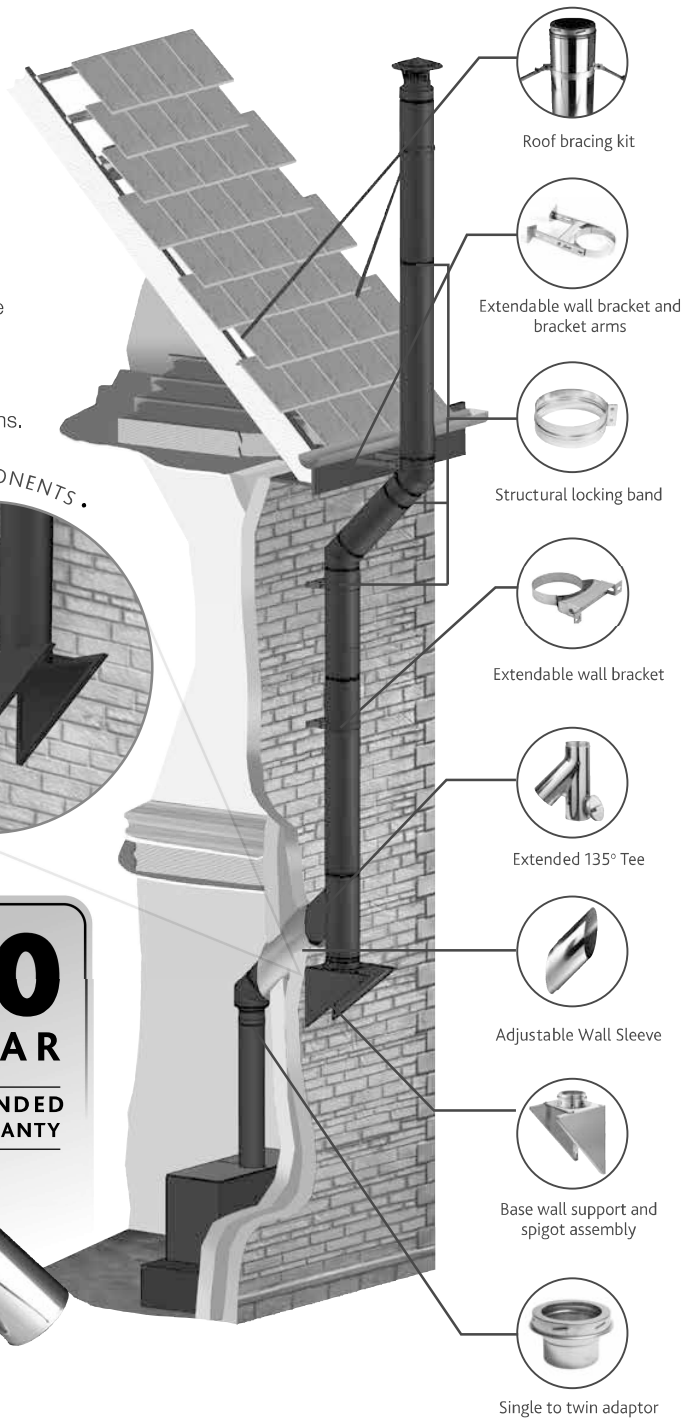

Over 450
Colours

**10
YEAR
EXTENDED
WARRANTY**

• INNOVATIVE TECHNICAL COMPONENTS •

New Vitreous Enamel Flue Pipe Range

An improved range of vitreous enamel flue pipe is now available. This updated offering provides a more seamless and modern fitting than the previous range, with an improved connection to the appliance, and a far simplified portfolio.