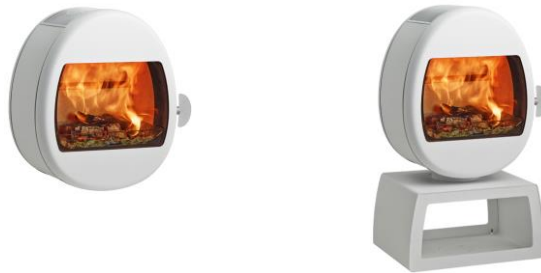

24060815	66-1 Wall in Gloss White	2499.17	2999	✓
24060817	66-4 Plinth in Gloss White	2749.17	3299	✓

Accessories

51051957	Top cover for rear outlet BP - To be ordered when fluing from rear only	45.83	55	
51049260	Top cover for rear outlet GWH - To be ordered when fluing from rear only	70.83	85	
51050731	S Shaped base for Black	520.83	625	
51051442	Black Front for S-shaped base	95.83	115	
51051884	Grey Front for S-shaped base	95.83	115	
51051885	Gloss White Front for S-shaped base	95.83	115	
51012164	Kit for outside air 100mm	82.50	99