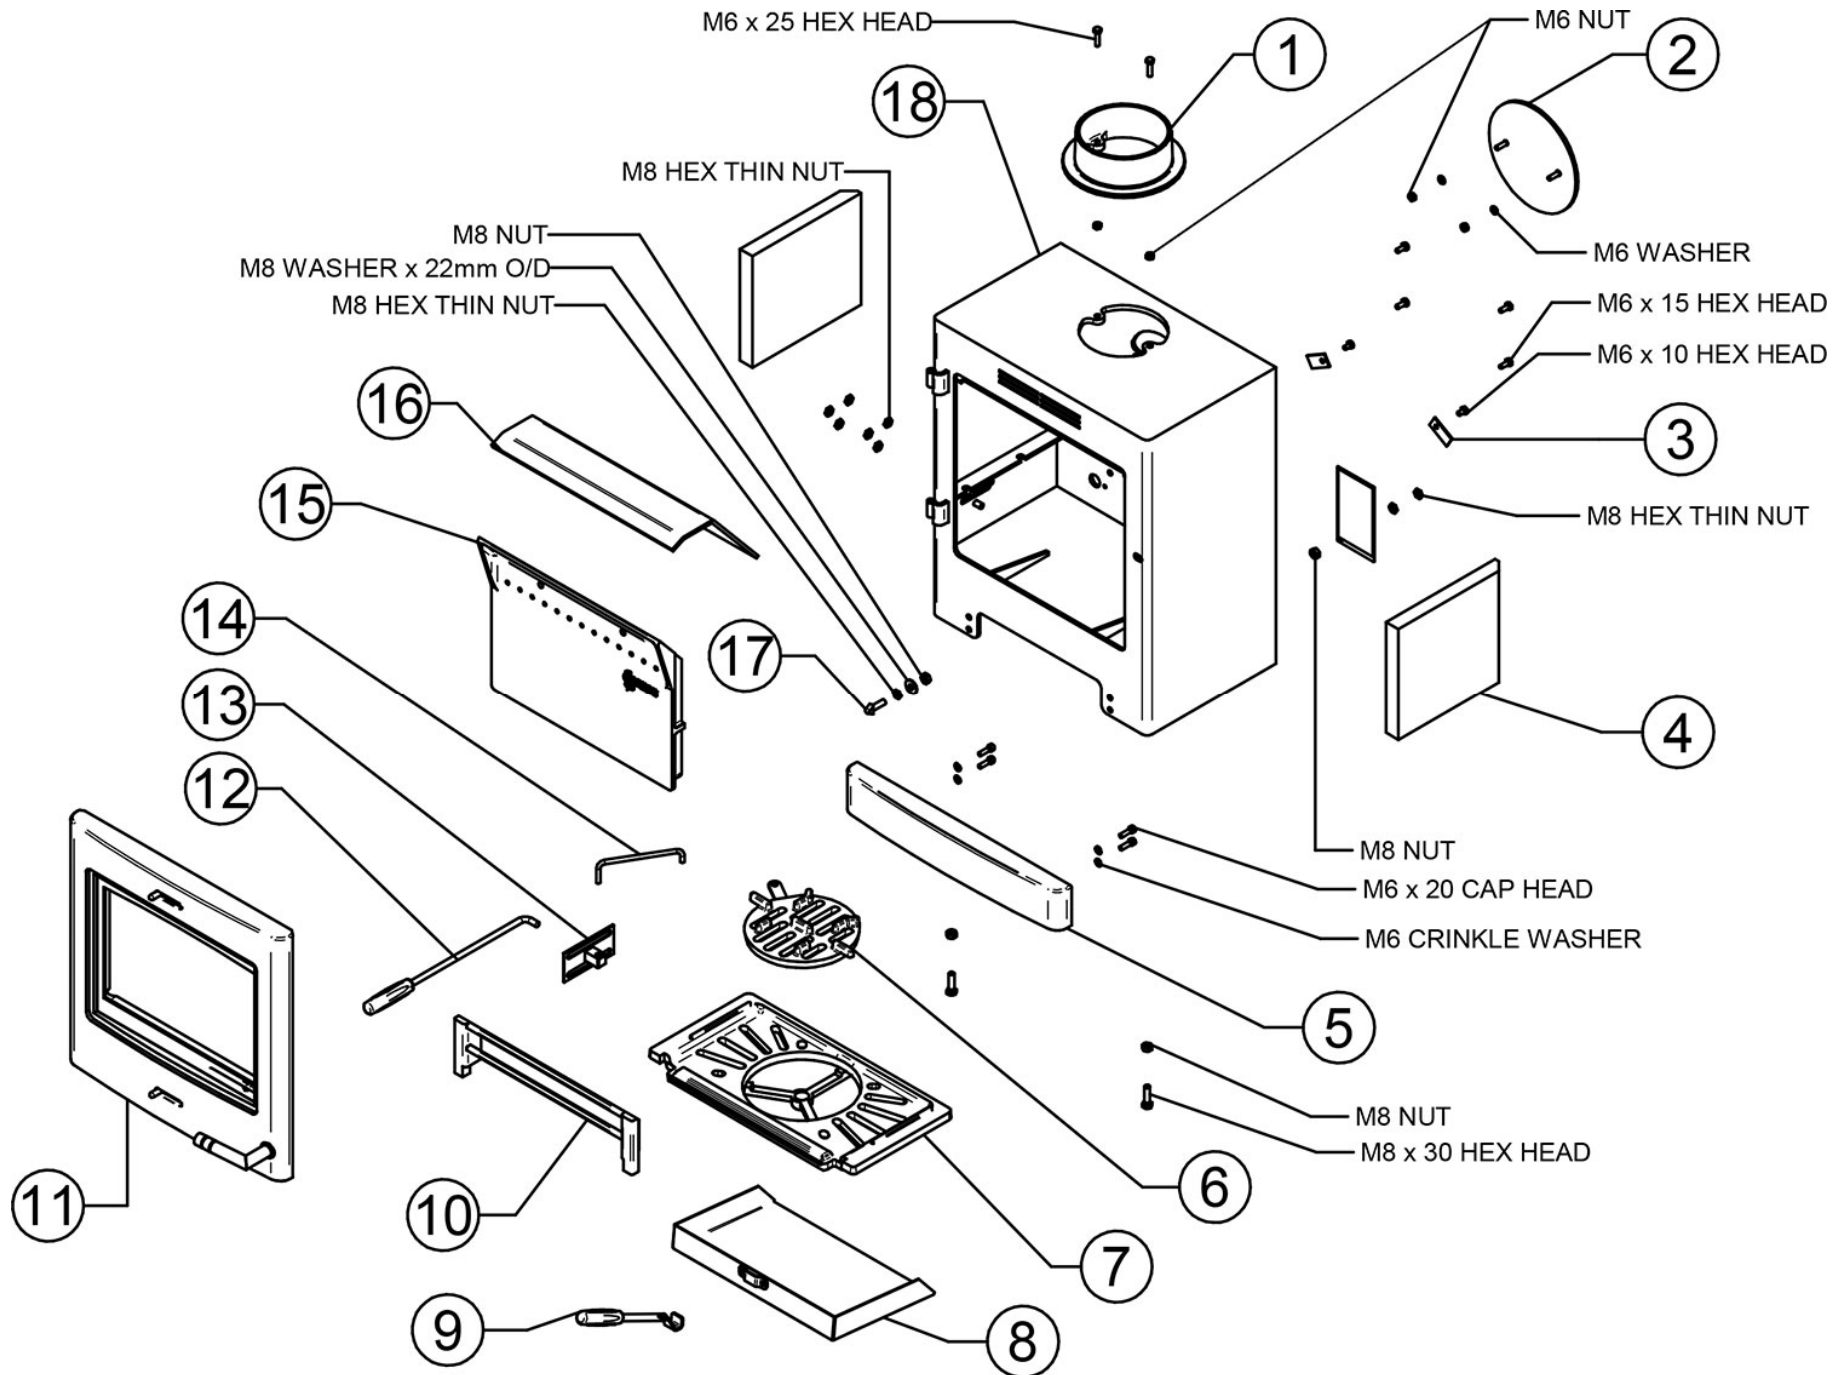

Yeoman CL8 Stove Exploded Diagram

Yeoman CL8 Stove Exploded Diagram

Ref.	Product Code		Description
1	CA7669		View 8 Mk1 6in Flue Adapter
2	SM13		Stockton 7/8/11/14 HB Boiler/View 8 Mk1 6in Blanking Plate
3	SM15		Secondary Air Cover
4	CE7813		View 8/CL8 MF Side Firebrick Dimensions: 218x270x25mm
5	CA7651		Cast Plinth Front
6	SMN37		Stockton 3/4/5/6/7/8/11 Centre Grate
7	SM64CE		Stockton/View 8 MF Main Grate

Yeoman CL8 Stove Exploded Diagram

Ref.	Product Code		Description
8	MEC8821		View 8 Mk1 MF Ashpan
9	MEC8793		Ashpan Tool
10	SM62		Stockton 8 MF Pre CE Log Guard
11	MEC8620		Door Assembly
12	MEC8788		Multifunction Tool
13	MEC8644		View 3/5/8/Vision/Vogue MF Riddling Slider
14	RA502357		View 8 MFRiddling Operating Rod

Yeoman CL8 Stove Exploded Diagram

Ref.	Product Code		Description
15	CA7631		Clean-Burn Air Duct Casting
16	SM26		Stockton/View 8 Cleanburn Chamber
17	ME600599		View Door Latch Bolt
18	N/A Carcass		Welded Carcass Assembly