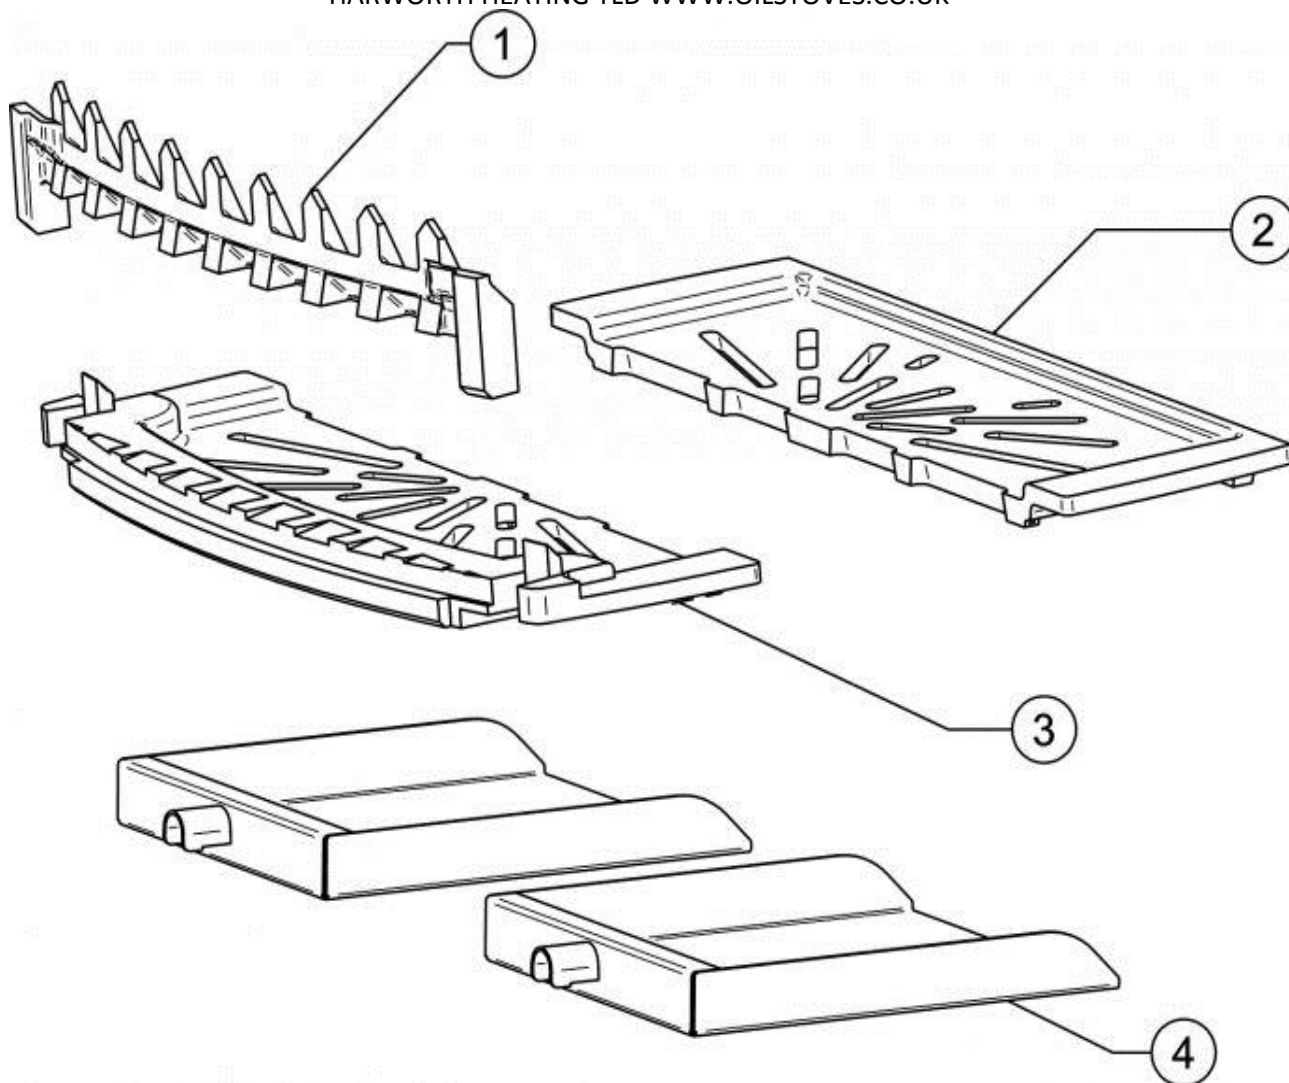

COUNTY SINGLE DOOR HIGH CANOPY WOODBURNING STOVE - MF KIT

HARWORTH HEATING TLD WWW.OILSTOVES.CO.UK

Ref.	Product Code	Description
1	CA7695	LOG GUARD - MF
2	YM-YM05070B	MAIN GRATE
3	YM-YM05070F	MAIN GRATE
4	MEC9522	ASHPAN ASSY
MISC		
5703	Ø10x25 Flange P-Seal Black - 75cm Pack	