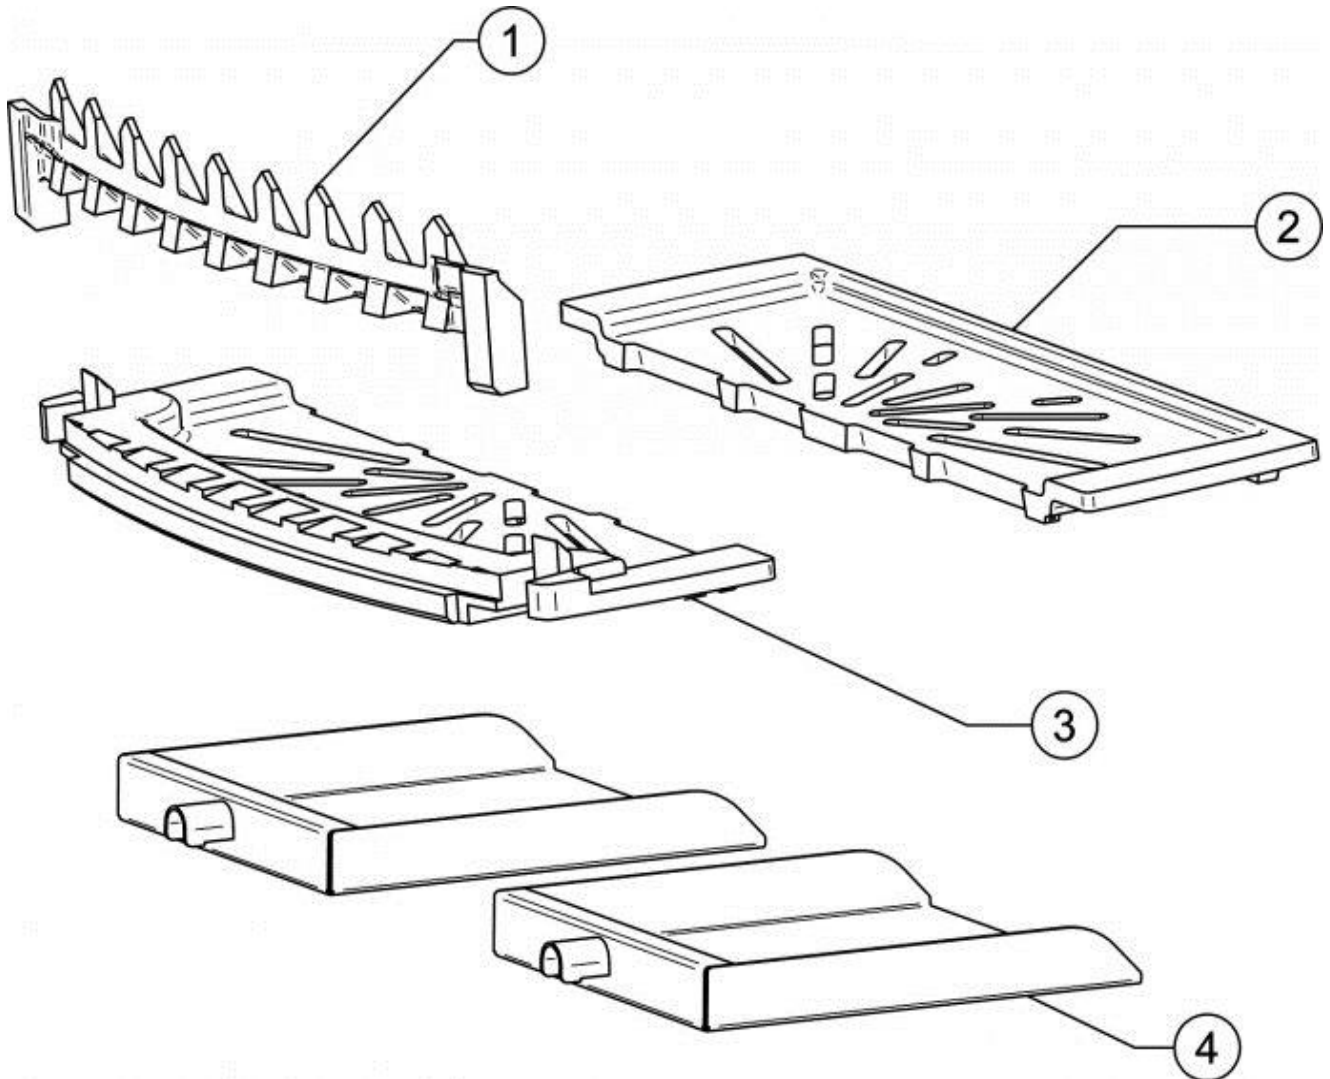

# COUNTY DOUBLE DOORS LOW CANOPY WOODBURNING STOVE - MF KIT

HARWORTH HEATING LTD WWW.OILSTOVES.CO.UK

Ref.	Product Code	Description
1	CA7695	LOG GUARD - MF
2	YM-YM05070B	MAIN GRATE
3	YM-YM05070F	MAIN GRATE
4	MEC9522	ASHPAN ASSY
MISC		
5703	Ø10x25 Flange P-Seal Black - 75cm Pack	