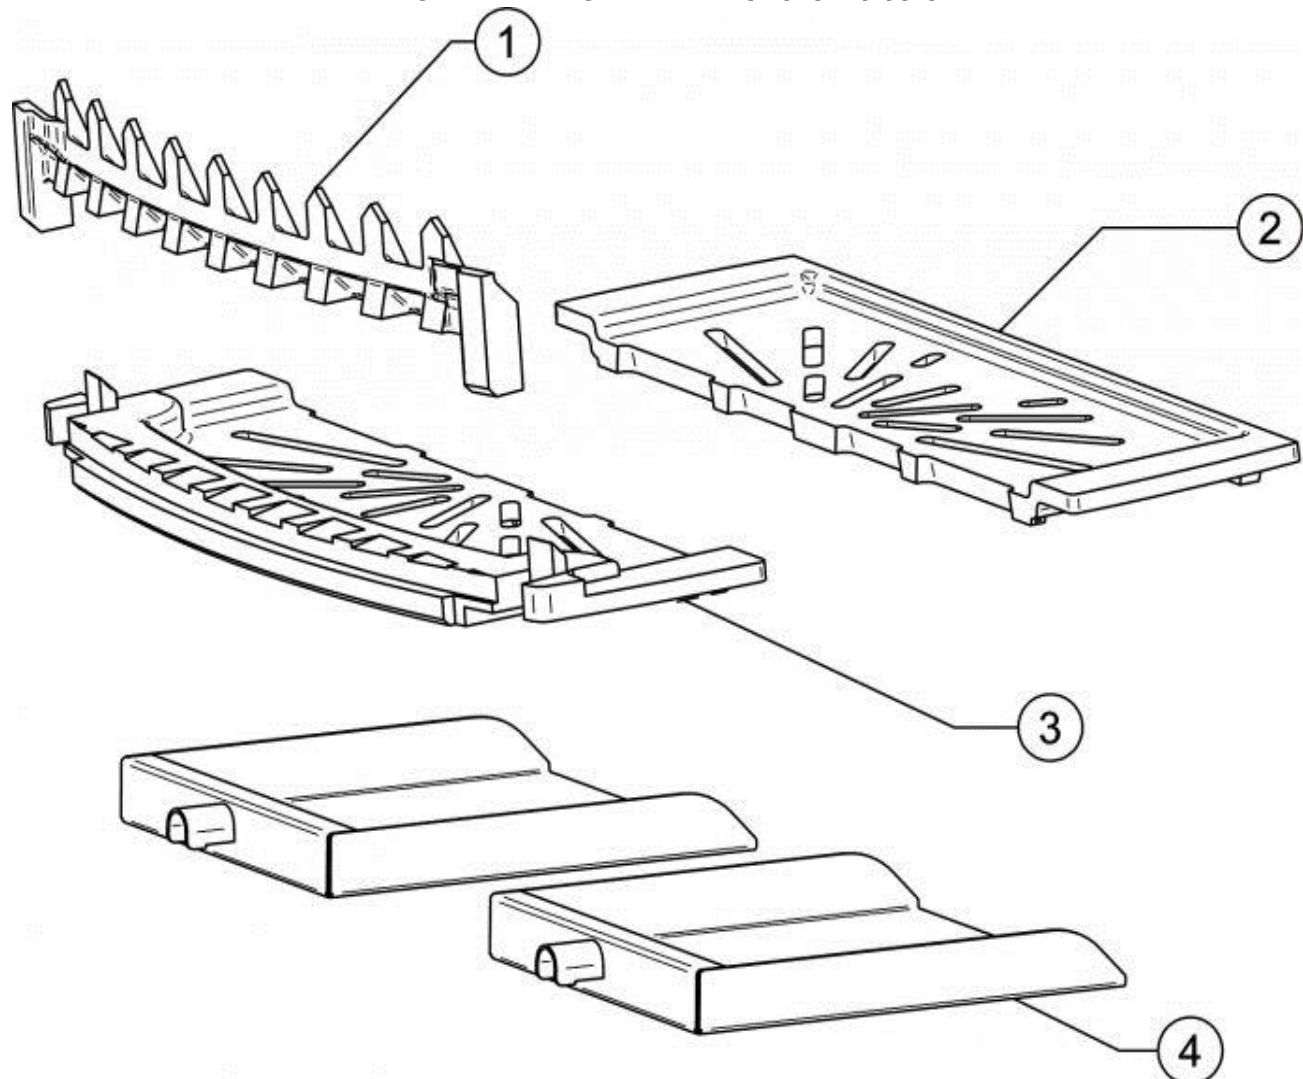

COUNTY DOUBLE DOORS HIGH CANOPY WOODBURNING STOVE - MF KIT

HARWORTH HEATING LTD WWW.OILSTOVES.CO.UK

Ref.	Product Code	Description	Price
Inc VAT			
1	CA7695	LOG GUARD - MF	
2	YM-YM05070B	MAIN GRATE	
3	YM-YM05070F	MAIN GRATE	
4	MEC9522	ASHPAN ASSY	
MISC			
5703		Ø10x25 Flange P-Seal Black - 75cm Pack	