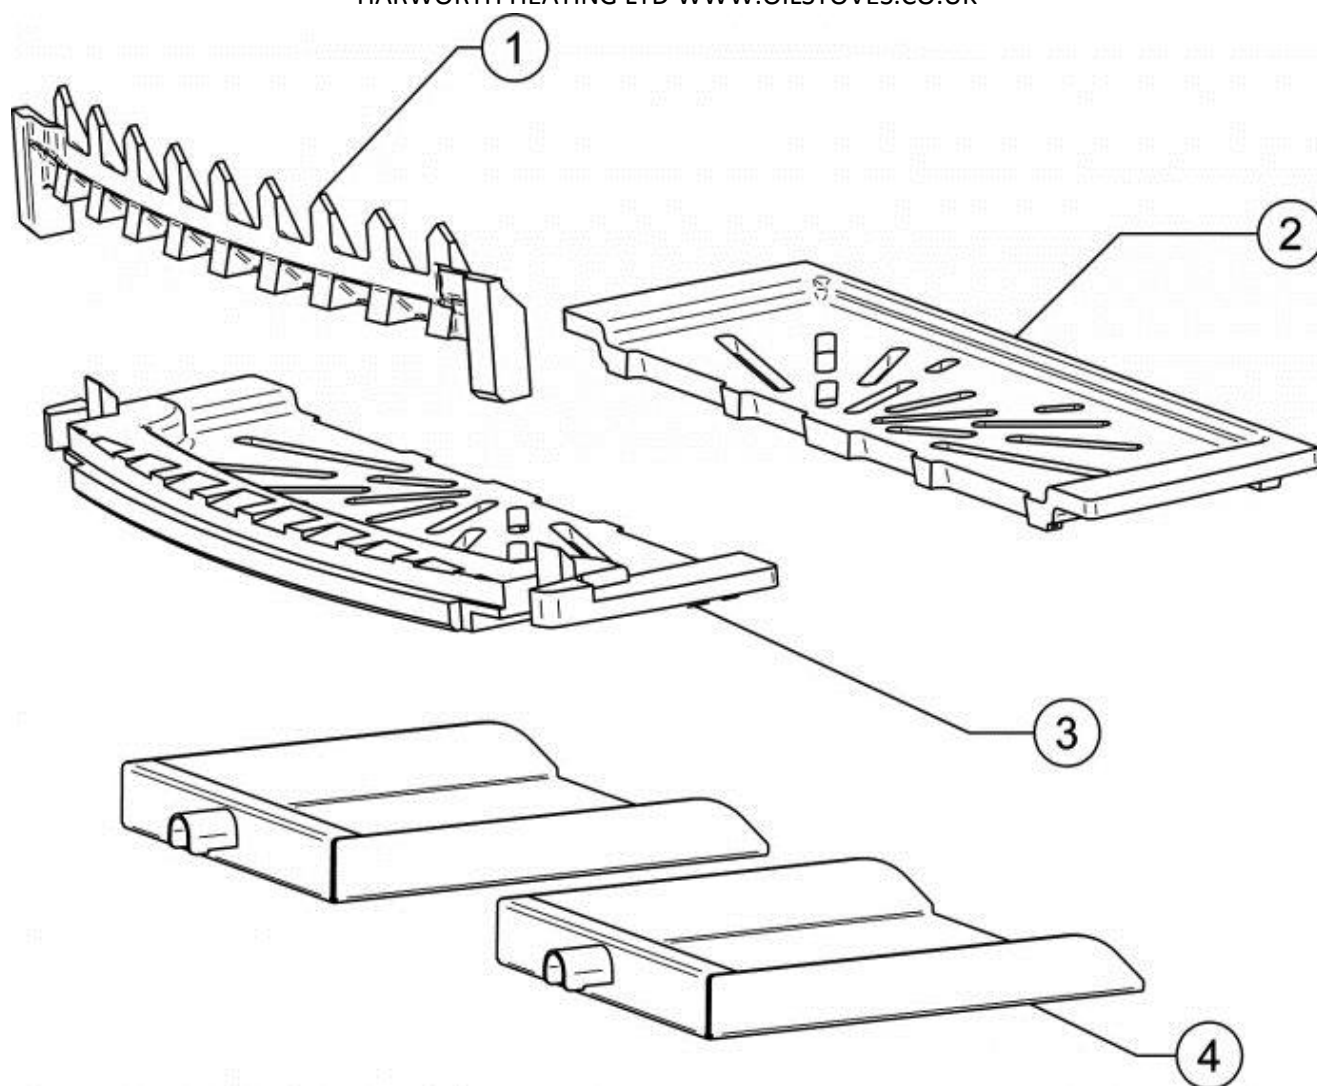

COUNTY DOUBLE DOORS FLAT TOP WOODBURNING STOVE - MF KIT

HARWORTH HEATING LTD WWW.OILSTOVES.CO.UK

Ref.	Product Code	Description
1	CA7695	LOG GUARD - MF
2	YM-YM05070B	MAIN GRATE
3	YM-YM05070F	MAIN GRATE
4	MEC9522	ASHPAN ASSY
MISC		
5703	Ø10x25 Flange P-Seal Black - 75cm Pack	