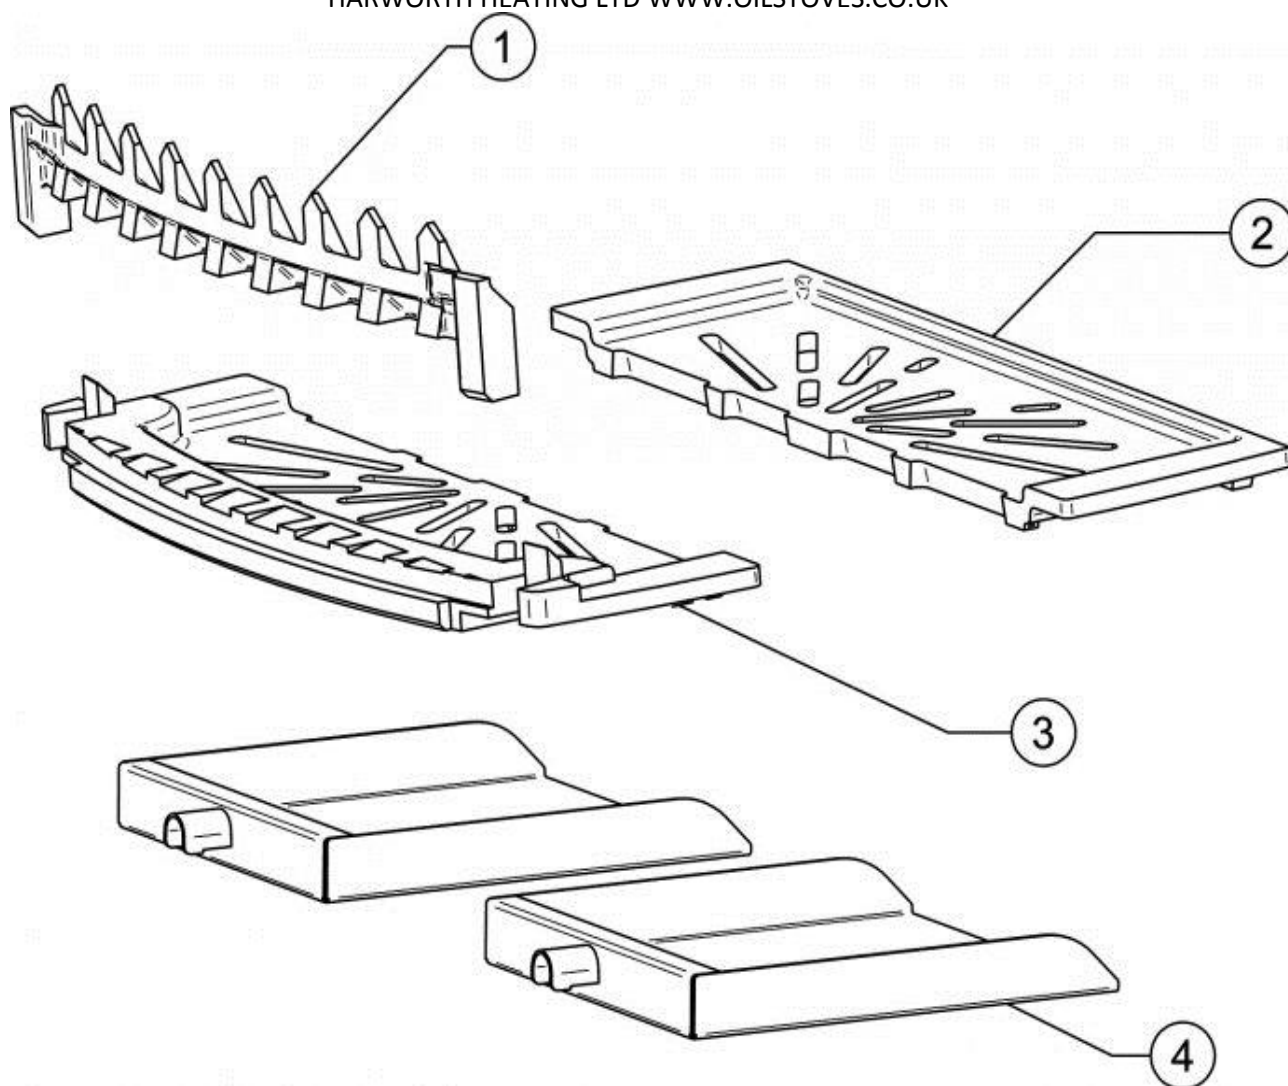

# COUNTY SINGLE DOOR FLAT TOP WOODBURNING STOVE - MF KIT

HARWORTH HEATING LTD WWW.OILSTOVES.CO.UK

Ref.	Product Code	Description
1	CA7695	LOG GUARD - MF
2	YM-YM05070B	MAIN GRATE
3	YM-YM05070F	MAIN GRATE
4	MEC9522	ASHPAN ASSY
<b>MISC</b>		
5703	Ø10x25 Flange P-Seal Black - 75cm Pack	