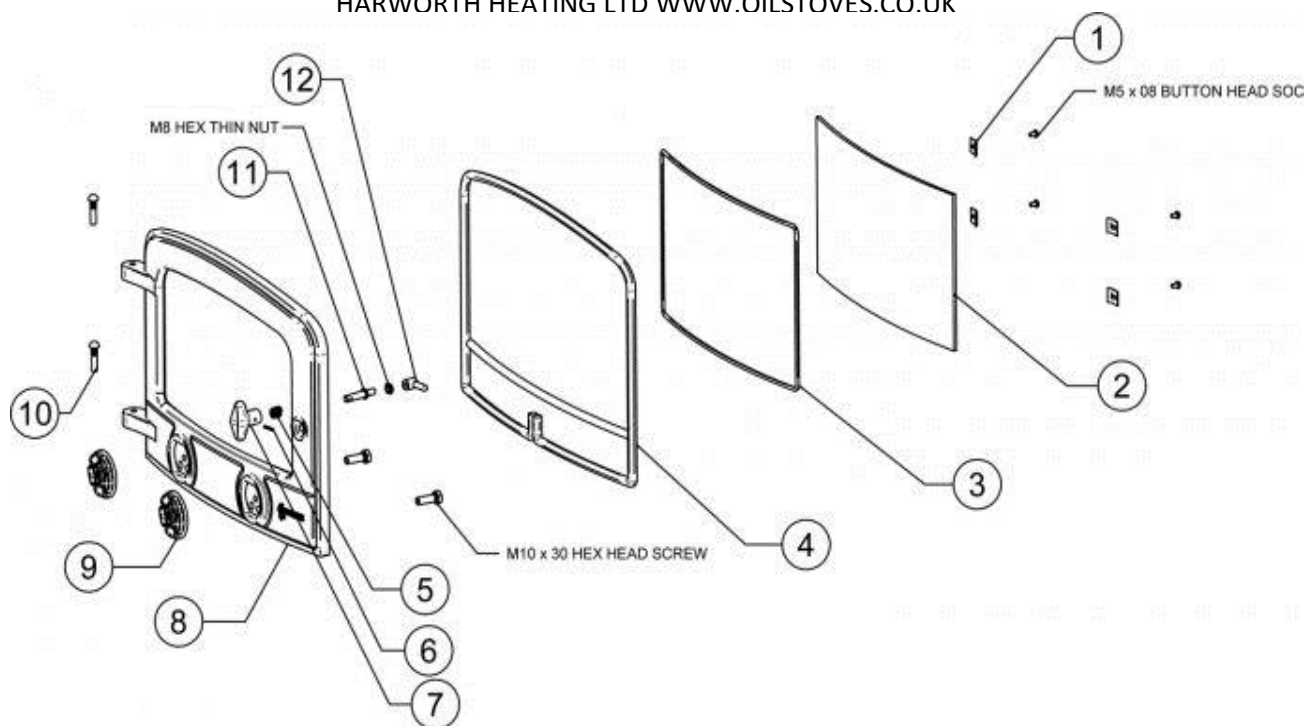

COUNTY SINGLE DOOR LOW CANOPY DOOR ASSEMBLY

HARWORTH HEATING LTD WWW.OILSTOVES.CO.UK

Ref.	Product Code	Description
1	YM-C00353	STANDARD GLASS CLIP
2	GL0254	Single Door Glass
3	4975	3mm Glass Rope Pack
4	5702	DOOR ROPE - Ø13
5	FA9017	SPRING
6	YM-F00004	Spirol Pin Ø3 x 20mm
7	CA7723	SINGLE DOOR KNOB
8	CA7726	CAST SINGLE DOOR
9	YM-YM74058	AIR SPINNER - YEOMAN DOORS
10	ME601024	HINGE PIN - KNURLED
11	ME601034	Door Spindle Shaft
12	MEC9020	DOOR SPINDLE CATCH BLOCK ASSY (MK2)