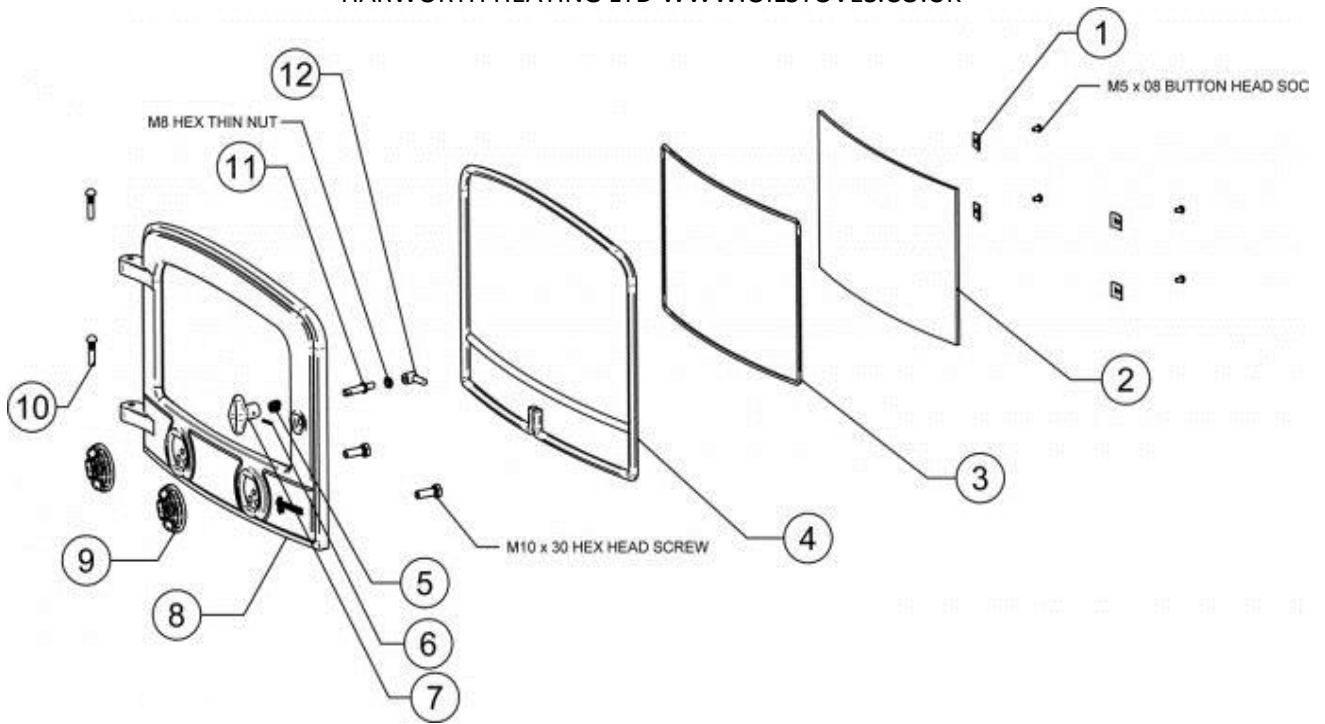

# COUNTY SINGLE DOOR HIGH CANOPY DOOR ASSEMBLY

HARWORTH HEATING LTD WWW.OILSTOVES.CO.UK

Ref.	Product Code	Description
1	YM-C00353	STANDARD GLASS CLIP
2	GL0254	Single Door Glass
3	4975	3mm Glass Rope Pack
4	5702	DOOR ROPE - Ø13
5	FA9017	SPRING
6	YM-F00004	Spirol Pin Ø3 x 20mm
7	CA7723	SINGLE DOOR KNOB
8	CA7726	CAST SINGLE DOOR
9	YM-YM74058	AIR SPINNER - YEOMAN DOORS
10	ME601024	HINGE PIN - KNURLED
11	ME601034	Door Spindle Shaft
12	MEC9020	DOOR SPINDLE CATCH BLOCK ASSY (MK2)