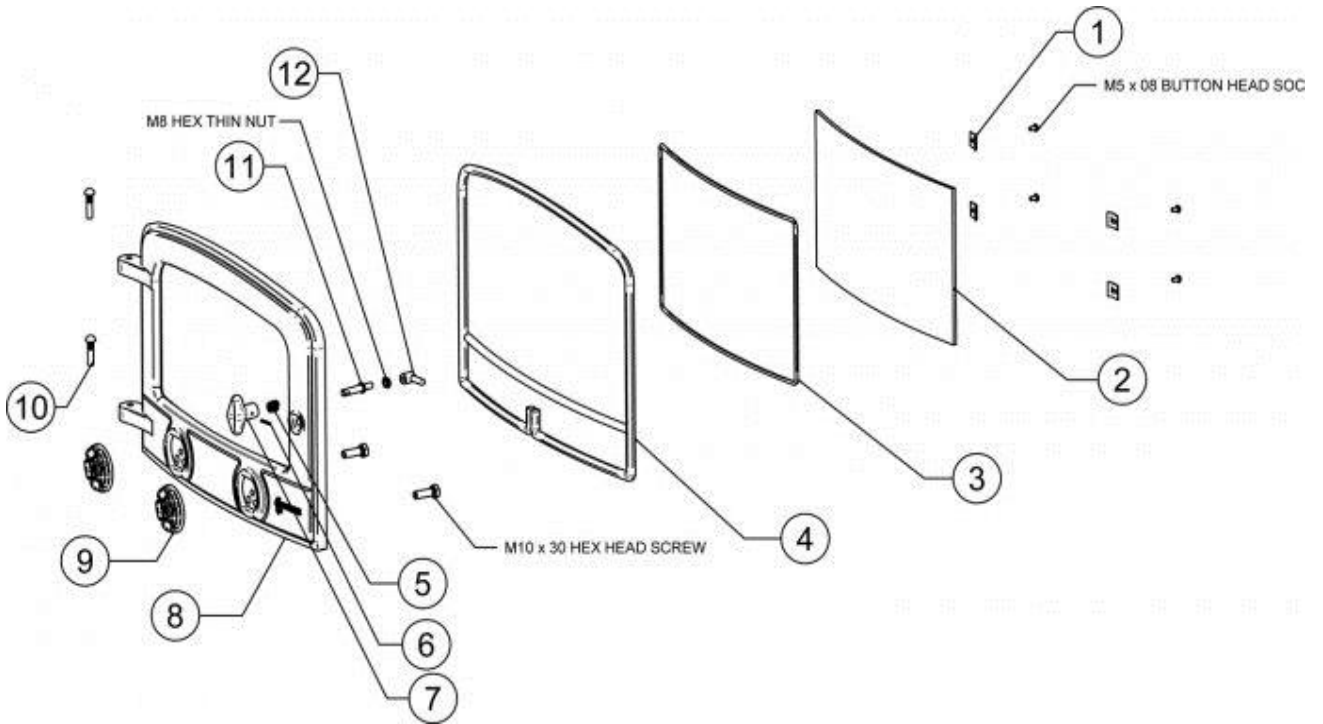

# COUNTY SINGLE DOOR FLAT TOP DOOR ASSEMBLY

HARWORTH HEATING LTD WWW.OILSTOVES.CO.UK

Ref.	Product Code	Description
1	YM-C00353	STANDARD GLASS CLIP
2	GL0254	Single Door Glass
3	4975	3mm Glass Rope Pack
4	5702	DOOR ROPE - Ø13
5	FA9017	SPRING
6	YM-F00004	Spirol Pin Ø3 x 20mm
7	CA7723	SINGLE DOOR KNOB
8	CA7726	CAST SINGLE DOOR
9	YM-YM74058	AIR SPINNER - YEOMAN DOORS
10	ME601024	HINGE PIN - KNURLED
11	ME601034	Door Spindle Shaft
12	MEC9020	DOOR SPINDLE CATCH BLOCK ASSY (MK2)