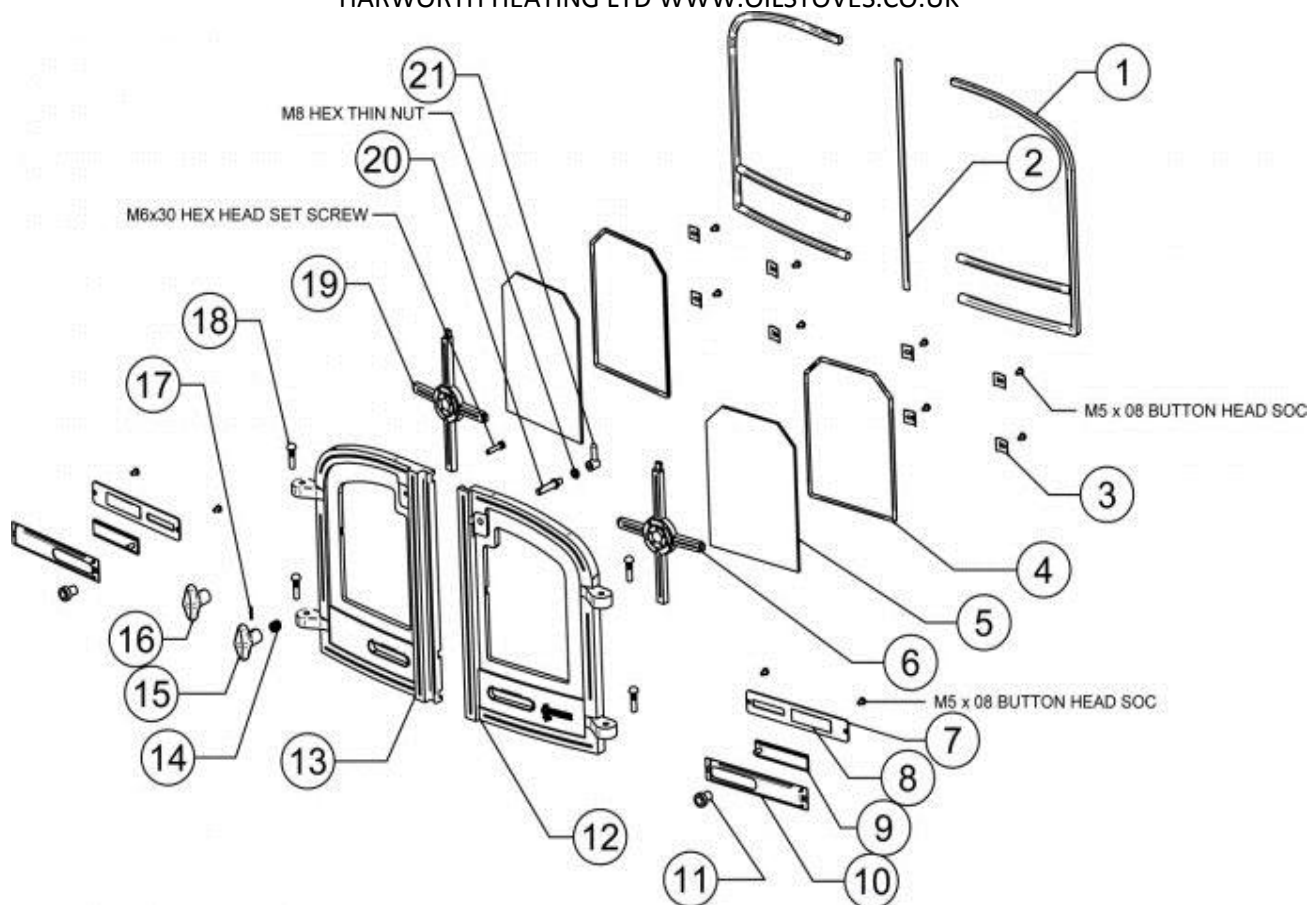

COUNTY DOUBLE DOORS LOW CANOPY DOOR ASSEMBLY

HARWORTH HEATING LTD WWW.OILSTOVES.CO.UK

Ref.	Product Code	Description
1	5702	DOOR ROPE
2	4952	DOOR SEAL ROPE
3	YM-C00353	Standard Glass Clip
4	4950	GLASS ROPE
5	GL0253	TWIN DOOR GLASS
6	YM-YM05001	RH TWIN DOOR CROSS
7	MEC9870	PRIMARY AIR SLIDER BACK PLATE ASSY
8	CE8043	PRIMARY AIR SEALING SLEEVE
9	MEC9683	PRIMARY AIR SLIDER ASSY
10	RA503156	PRIMARY AIR SLIDER INTERNAL PLATE
11	ME601147	PRIMARY AIR SLIDER KNOB
12	CA7727	RH TWIN DOOR CASTING
13	CA7728	LH TWIN DOOR CASTING
14	FA9017	SPRING
15	CA7718	RH DOOR KNOB
16	YM-C00128	ALL GAS & LH MF DOOR KNOB
17	YM-F00004	Spirol Pin Ø3 x 20mm
18	ME601024	HINGE PIN - KNURLED
19	YM-YM05101	LH TWIN DOOR CROSS
20	ME600647	DOOR SPINDLE SHAFT (MK2)
21	MEC9020	DOOR SPINDLE CATCH BLOCK ASSY (MK2)