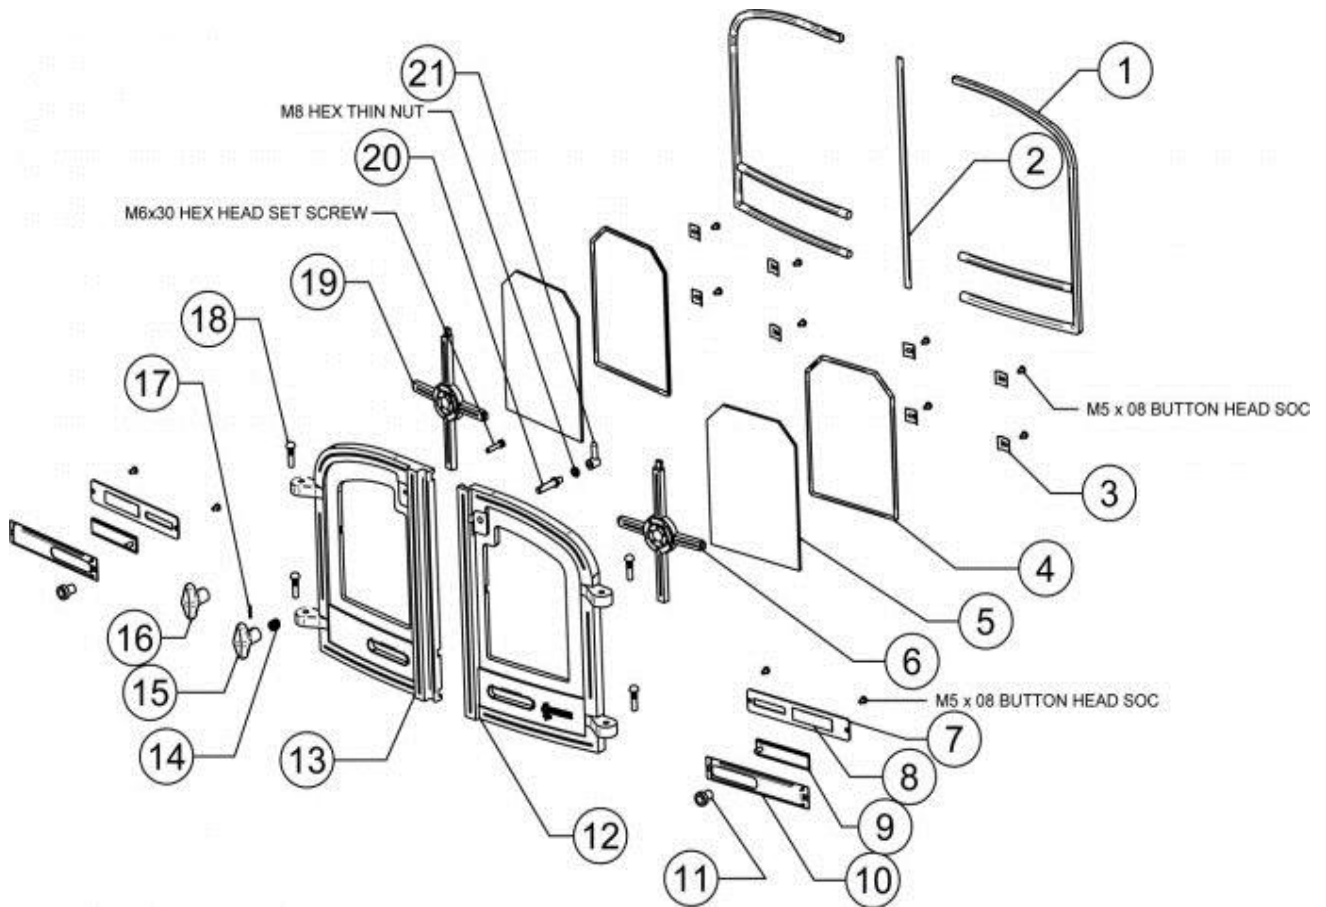

COUNTY DOUBLE DOORS HIGH CANOPY DOOR ASSEMBLY

HARWORTH HEATING LTD WWW.OILSTOVES.CO.UK

Ref.	Product Code	Description
1	5702	DOOR ROPE
2	4952	DOOR SEAL ROPE
3	YM-C00353	Standard Glass Clip
4	4950	GLASS ROPE
5	GL0253	TWIN DOOR GLASS
6	YM-YM05001	RH TWIN DOOR CROSS
7	MEC9870	PRIMARY AIR SLIDER BACK PLATE ASSY
8	CE8043	PRIMARY AIR SEALING SLEEVE
9	MEC9683	PRIMARY AIR SLIDER ASSY
10	RA503156	PRIMARY AIR SLIDER INTERNAL PLATE
11	ME601147	PRIMARY AIR SLIDER KNOB
12	CA7727	RH TWIN DOOR CASTING
13	CA7728	LH TWIN DOOR CASTING
14	FA9017	SPRING
15	CA7718	RH DOOR KNOB
16	YM-C00128	ALL GAS & LH MF DOOR KNOB
17	YM-F00004	Spirol Pin Ø3 x 20mm
18	ME601024	HINGE PIN - KNURLED
19	YM-YM05101	LH TWIN DOOR CROSS
20	ME600647	DOOR SPINDLE SHAFT (MK2)
21	MEC9020	DOOR SPINDLE CATCH BLOCK ASSY (MK2)