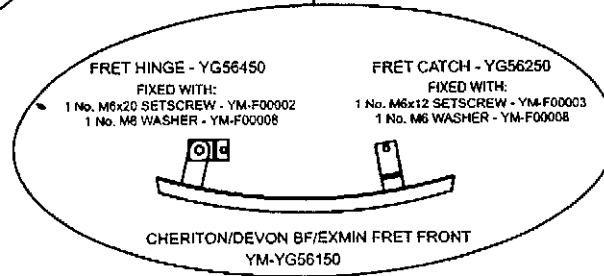

OR

**Part
No.** **Description**

EXMINSTER GAS STOVE

Burners

YM-YGXRN	Exminster NG Mertik Burner With ODS
YM-YGXRL	Exminster LPG Mertik Burner With ODS
YM-YG75131	Exminster Ceramic Matting
YM-YA75142	Exminster NG & LPG Matrix Set
YM-YA75542	Exminster Log Set
YM-YG75304	Exminster Gas Tap Mertik NG 114
YM-YG75305	Exminster Gas Tap Mertik LPG 114
YM-YG75306	Exminster Gas Tap Mertik NG (For Stoves fitted with Test Point Elbow)
YM-YG75307	Exminster Gas Tap Mertik LPG (For Stoves fitted with Test Point Elbow)
YM-YG06108	Exminster Seagas Tap NG
YM-YG06109	Exminster Seagas Tap LPG
YM-NG9043	ODS Nat Gas Pilot Assembly
YM-LPG9228	ODS LPG Pilot Assembly
YM-YA55282	FFD Pilot Assembly Natural Gas
YM-YA55982	FFD Pilot Assembly LPG
YM-YG75077	Exminster Nat Gas Injector 18/400
YM-YG14177	Exminster LPG Injector 18/160
YM-YG14182	Exmin Interrupted Thermocouple
YM-YA76461	Exminster 100 Degree TT Assembly
YM-YA14082	Electrode
YM-GC0090	Mertik Ignition lead

Rope Seal Packs

YM-E05214	Single Door rope seal pack
YM-E05114	Double Door rope seal pack, 4 sided
YM-E05014	Double Door rope seal pack, 5 sided

Glass

GL0241	Single Door Glass 384x237x974R
GL0240	4 Sided Glass 222x168mm
GL0048	5 Sided Glass 211x142 (Old)
YM-C00353	Standard Glass Clip
YM-F00001	Door Glass Screws - M5x8 Machine Screw