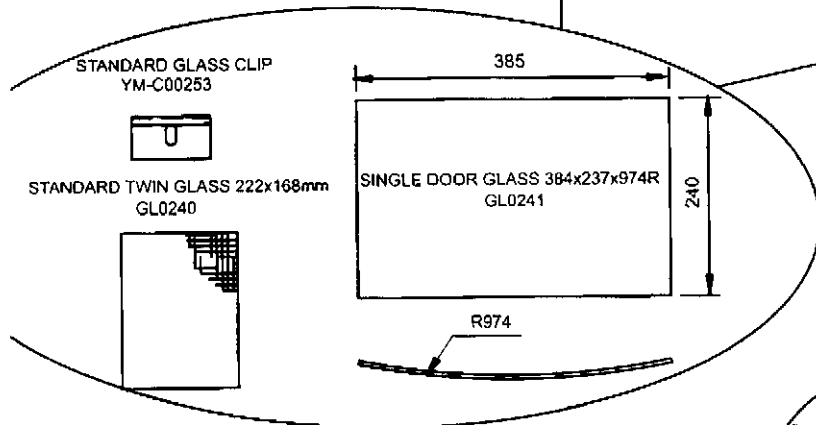

OR

**Part
No.** **Description**

EXMINSTER GAS STOVE

Burners

YM-YGXRN	Exminster NG Mertik Burner With ODS
YM-YGXRL	Exminster LPG Mertik Burner With ODS
YM-YG75131	Exminster Ceramic Matting
YM-YA75142	Exminster NG & LPG Matrix Set
YM-YA75542	Exminster Log Set
YM-YG75304	Exminster Gas Tap Mertik NG 114
YM-YG75305	Exminster Gas Tap Mertik LPG 114
YM-YG75306	Exminster Gas Tap Mertik NG (For Stoves fitted with Test Point Elbow)
YM-YG75307	Exminster Gas Tap Mertik LPG (For Stoves fitted with Test Point Elbow)
YM-YG06108	Exminster Seagas Tap NG
YM-YG06109	Exminster Seagas Tap LPG
YM-NG9043	ODS Nat Gas Pilot Assembly
YM-LPG9228	ODS LPG Pilot Assembly
YM-YA55282	FFD Pilot Assembly Natural Gas
YM-YA55982	FFD Pilot Assembly LPG
YM-YG75077	Exminster Nat Gas Injector 18/400
YM-YG14177	Exminster LPG Injector 18/160
YM-YG14182	Exmin Interrupted Thermocouple
YM-YA76461	Exminster 100 Degree TT Assembly
YM-YA14082	Electrode
YM-GC0090	Mertik Ignition lead

Rope Seal Packs

YM-E05214	Single Door rope seal pack
YM-E05114	Double Door rope seal pack, 4 sided
YM-E05014	Double Door rope seal pack, 5 sided

Glass

GL0241	Single Door Glass 384x237x974R
GL0240	4 Sided Glass 222x168mm
GL0048	5 Sided Glass 211x142 (Old)
YM-C00353	Standard Glass Clip
YM-F00001	Door Glass Screws - M5x8 Machine Screw