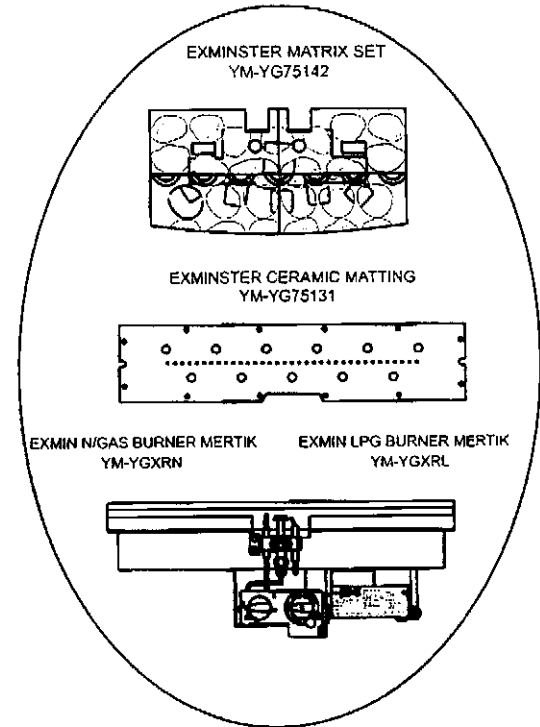

OR

**Part
No.** **Description**

EXMINSTER GAS STOVE

Burners

YM-YGXRN	Exminster NG Mertik Burner With ODS
YM-YGXRL	Exminster LPG Mertik Burner With ODS
YM-YG75131	Exminster Ceramic Matting
YM-YA75142	Exminster NG & LPG Matrix Set
YM-YA75542	Exminster Log Set
YM-YG75304	Exminster Gas Tap Mertik NG 114
YM-YG75305	Exminster Gas Tap Mertik LPG 114
YM-YG75306	Exminster Gas Tap Mertik NG (For Stoves fitted with Test Point Elbow)
YM-YG75307	Exminster Gas Tap Mertik LPG (For Stoves fitted with Test Point Elbow)
YM-YG06108	Exminster Seagas Tap NG
YM-YG06109	Exminster Seagas Tap LPG
YM-NG9043	ODS Nat Gas Pilot Assembly
YM-LPG9228	ODS LPG Pilot Assembly
YM-YA55282	FFD Pilot Assembly Natural Gas
YM-YA55982	FFD Pilot Assembly LPG
YM-YG75077	Exminster Nat Gas Injector 18/400
YM-YG14177	Exminster LPG Injector 18/160
YM-YG14182	Exmin Interrupted Thermocouple
YM-YA76461	Exminster 100 Degree TT Assembly
YM-YA14082	Electrode
YM-GC0090	Mertik Ignition lead

Flue

YM-YAEXRFK	Exminster 5 Flue Kit
------------	----------------------

Doors

YM-A9904	Brass Door Knob - All Gas & LH MF 2 Door
YM-C00128	Black Door Knob - All Gas & LH MF 2 Door
YM-F00106	Door Hinge Pin 5/16
YM-F00004	Roll Pin 1/8 x 3/4

Rope Seal Packs

YM-E05214	Single Door rope seal pack
YM-E05114	Double Door rope seal pack, 4 sided
YM-E05014	Double Door rope seal pack, 5 sided

Glass

GL0241	Single Door Glass 384x237x974R
GL0240	4 Sided Glass 222x168mm
GL0048	5 Sided Glass 211x142 (Old)
YM-C00353	Standard Glass Clip
YM-F00001	Door Glass Screws - M5x8 Machine Screw