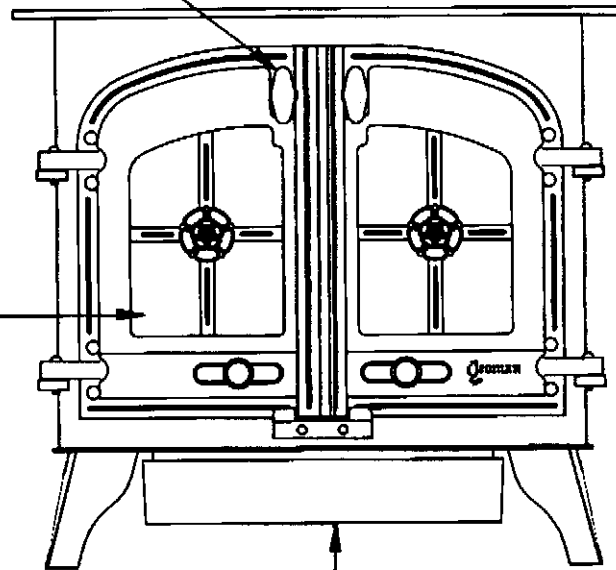

BLACK DOOR KNOB - ALL GAS & LH 2 DR WOOD
YM-C00128

FIXED WITH:
1 No. TWIN DOOR CATCH BOLT - YM-YA75628
2 No. M6x20 PENNY WASHER - YM-F00046
2 No. M6 HEX NUTS - YM-F00007

STANDARD GLASS CLIP
YM-C00353

STANDARD GLASS 222x168mm
GL0240