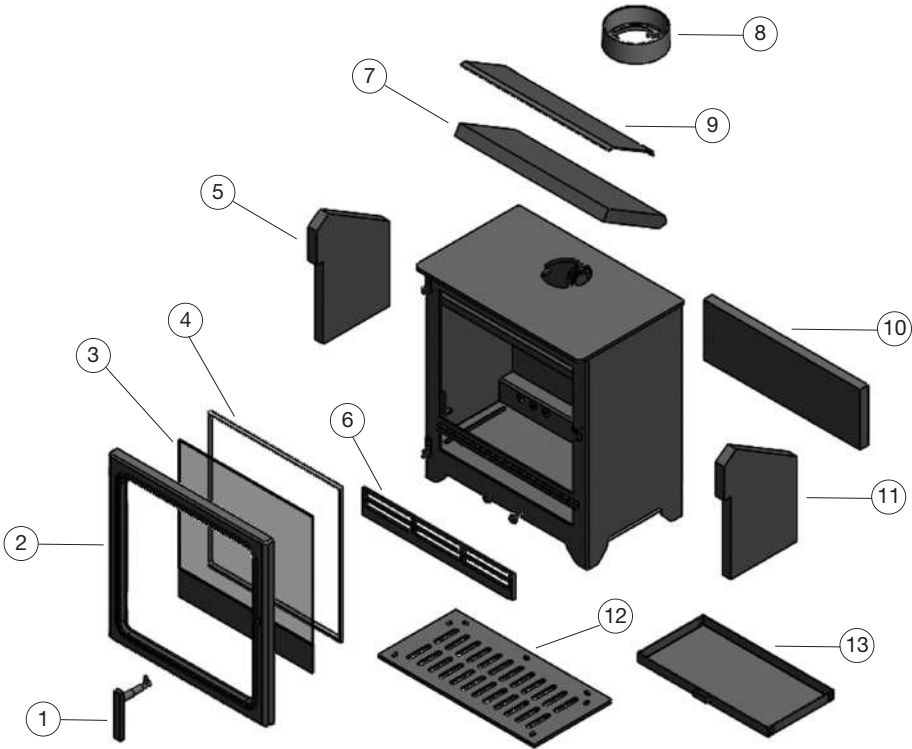

## Parts Information WP5 PLUS

Diagram No.	Part No.	Description
1	WP5P06M4	Handle
2	WP5P06M2	Cast Iron Door
3	WP5P06M3	Door Glass
4	ACRDG1-10	Door Gasket 2m
5	WP5P06M1B	Left hand side panel vermiculite
6	WP5P06M11	Fuel retainer
7	WP5P06M1A	Lower vermiculite baffle
8	WP5P06M5	Cast iron flue collar (125mm)
9	WP5P06M10	Upper steel baffle
10	WP5P06M1C	Rear vermiculite panel
11	WP5P06M1B	Right hand side panel vermiculite
12	WP5P06M7	Cast iron grate
13	WP5P06M8	Ashpan