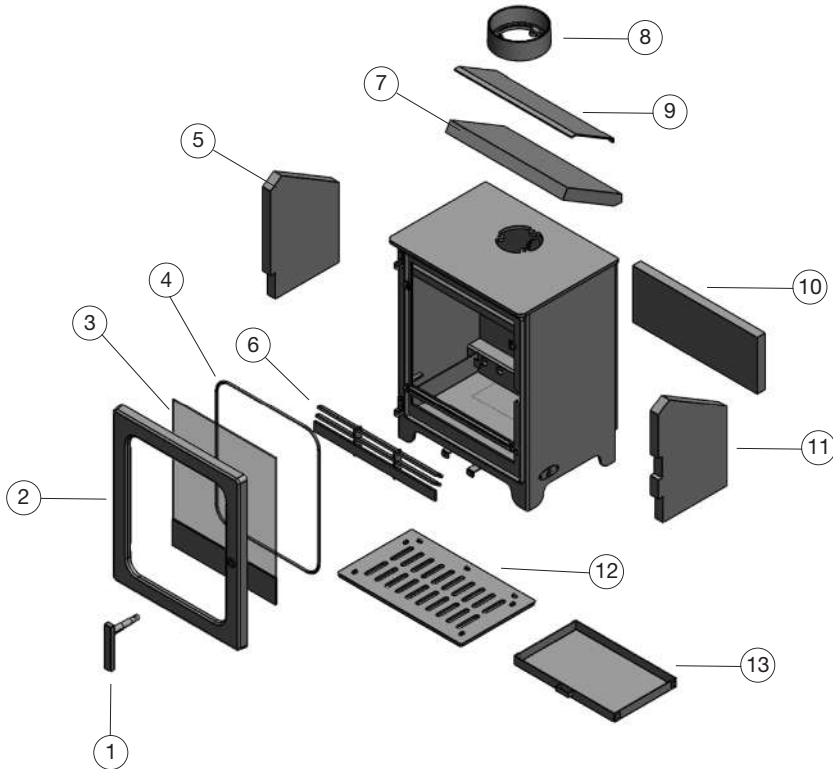

Parts Information WP5

Diagram No.	Part No.	Description
1	WPA106S4	Handle
2	WPA106S2	Cast iron door
3	WPA106S3	Door Glass
4	ACRDG1-10	Door Gasket 2M
5	WPA106S1B	Left hand side panel vermiculite
6	WPA106S11	Fuel retainer
7	WPA106S1A	Lower vermiculite baffle
8	WPA106S10	Upper steel baffle
9	WPA106S5	Cast iron flue collar(125mm)
10	WPA106S1C	Rear panel vermiculite
11	WPA106S1B	Right hand side panel vermiculite
12	WPA106S7	Cast iron grate
13	WPA106S8	Ashpan