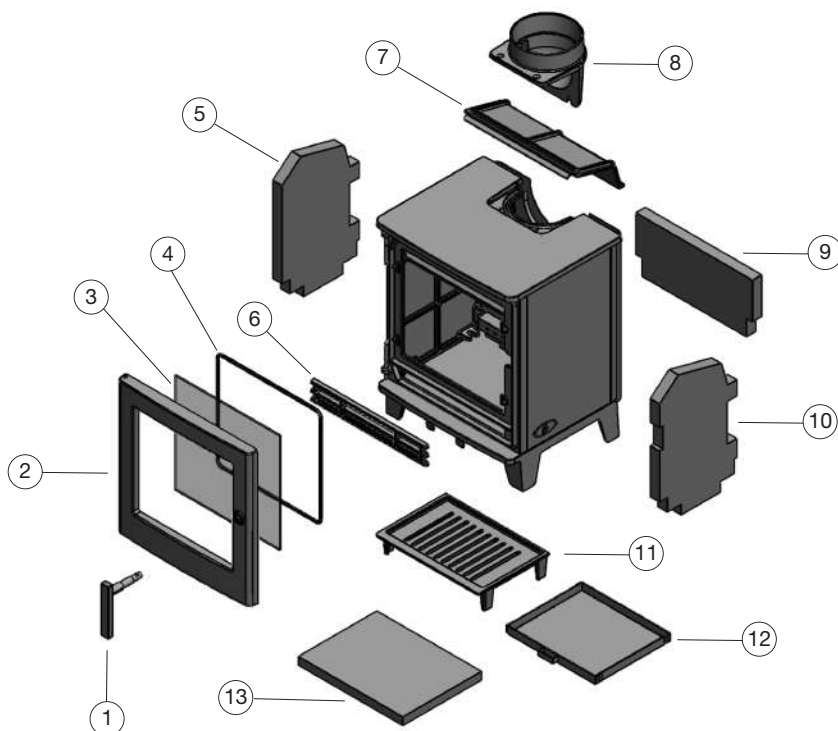

Parts Information WP4 & WP4LS

Diagram No.	Part No.	Description
1	WPA106S4	Handle
2	WPA226S14	Cast iron door
3	WPA226S15	Door Glass
4	ACRDG1-10	Door Gasket 2M
5	WPA226S1	Left hand side panel vermiculite
6	WPA22613	Fuel retainer
7	WPA226S11	Cast iron baffle
8	WPA226S7	Cast iron flue collar(125mm)
9	WPA226S2	Rear panel vermiculite
10	WPA226S1	Right hand side panel vermiculite
11	WPA226S10	Cast iron grate
12	WPA226S4	Ashpan
13	WPA226S3	Bottom panel vermiculite