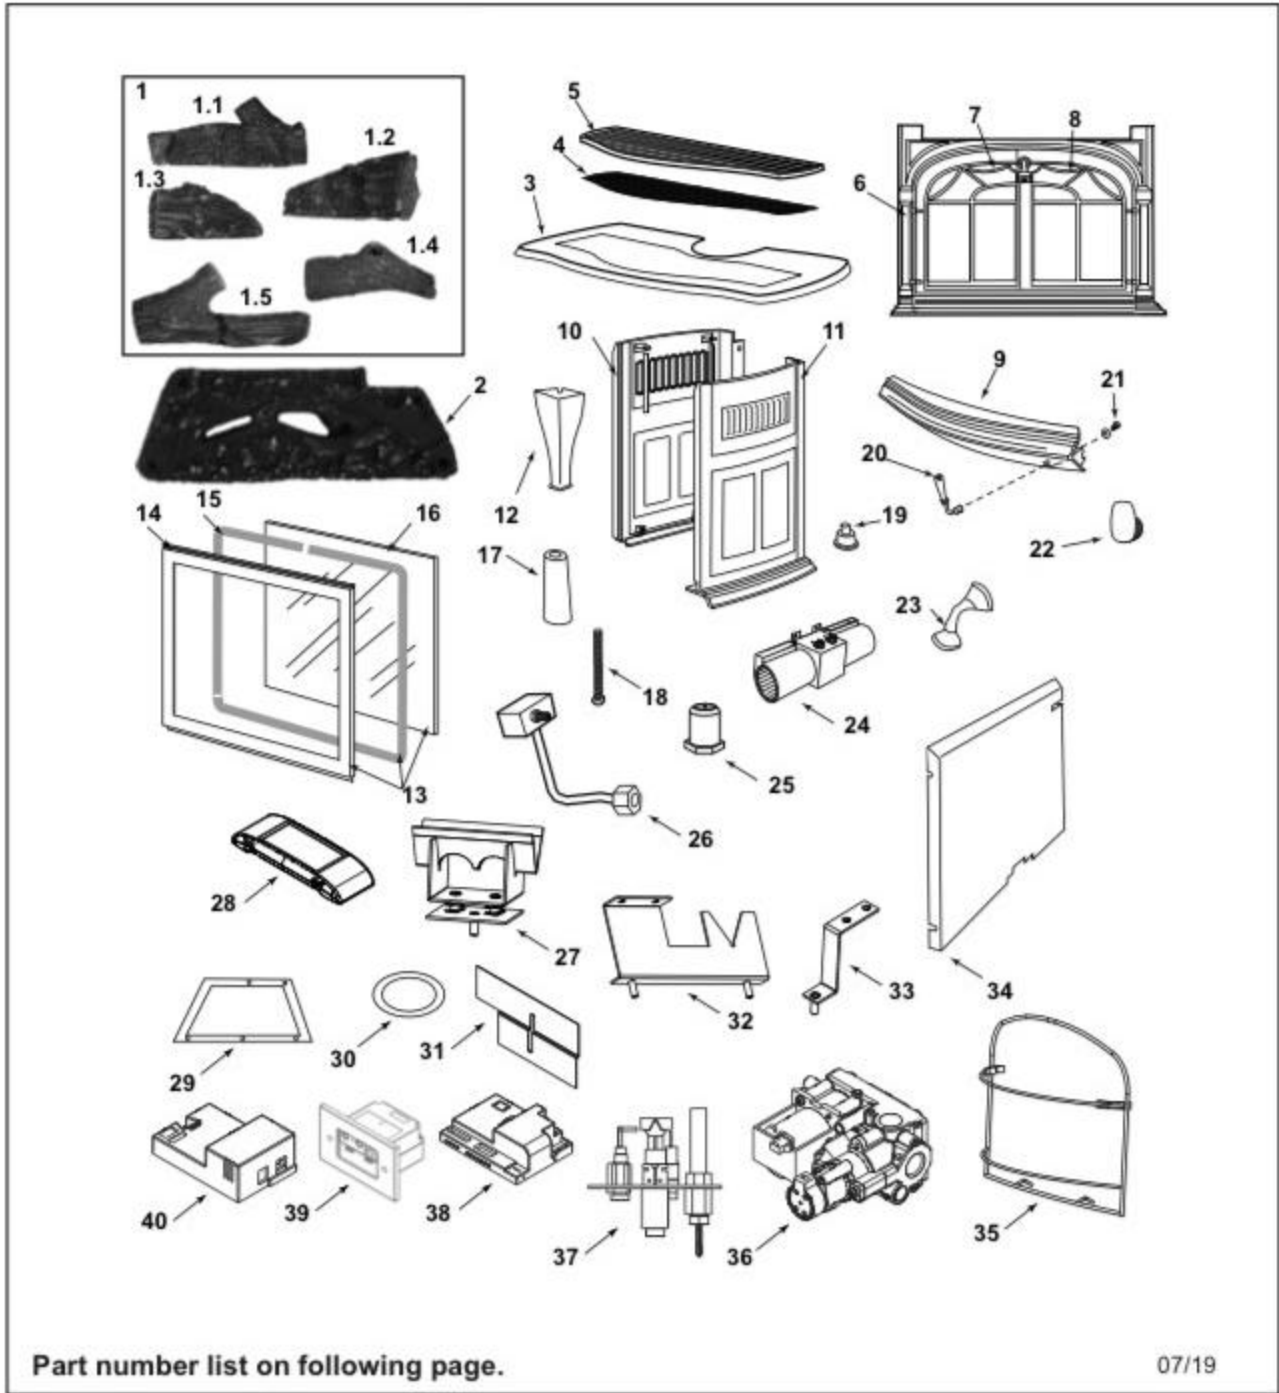

Direct Vent Gas Heater
With Signature Command System
Last Serial #HF1740470

Beginning Manufacturing Date: NA
Ending Manufacturing Date: March 2019

RADVTSCCB (Classic Black)	RADVTSCBM (Majolica Brown)
RADVTSCBD (Bordeaux)	RADVTSCBS (Biscuit)

Part number list on following page.