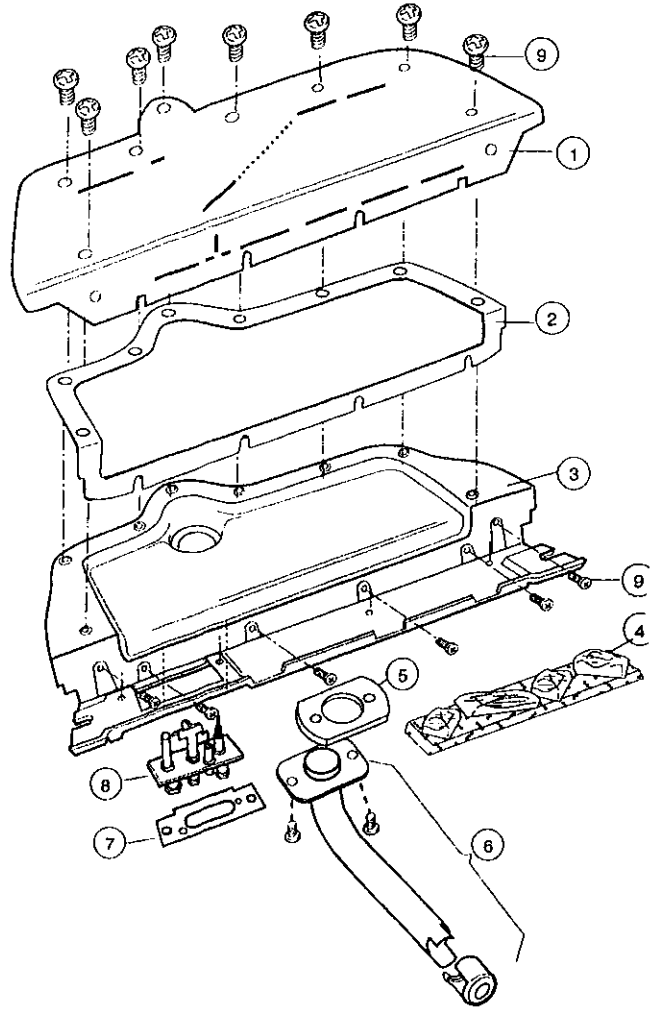

Item/Model Number	Part Number
Burner Parts	
1. BURNER TOP	1408876
2. BURNER TOP GASKET	1203684
3. BURNER BASE	1301077
4. EMBER STRIP	1408773
5. J-TUBE GASKET	1203683
6. J-TUBE W/ SHUTTER	1601596
7. PILOT GASKET	1203685
8. PILOT ORIFICE (NG)	1601557
PILOT ORIFICE (LP)	1601324
9. BOLT - 1/4"-20 X 3/8" STAINLESS STEEL	1201053
10. PILOT ASSEMBLY	1601587
BURNER ASSEMBLY (ITEMS 1-6, 9)	5002950

Other Parts	
INJECTOR (LP)	1601315
INJECTOR (NG)	1601313
VALVE (LP)	1601750
VALVE (NG)	1601752
VALVE BRACKET	1408779
VALVE COVER	1408846
PIEZO IGNITOR	1601304
PILOT TUBE	1601593
INJECTOR TUBE FERRULE	1201908
INJECTOR TUBE COMPRESSION NUT	1201910
MAIN BURNER TUBE	1601594
LEG LEVELERS (1/4"-20 X 1")	1201745
FLUE RESTRICTOR PLATE (NOT USED IN ALL INSTALLATIONS)	1408849
GAS LOG SET	5002933
HEAT EXCHANGER DOOR TABS	1601488
THREADED STUDS (HOLD TOP TO BODY) (1/4"-20 X 1-1/4")	1204212
NG BURNER CONVERSION KIT	0005092
LP BURNER CONVERSION KIT	0005093
PILOT TUBE WITH FITTINGS	0005917
COMPRESSION ELBOW	1601307
GAS VALVE COVERPLATE	1408792
RESET SWITCH ASSEMBLY	5002999
SWITCH BOX	1408791
THERMOPILE	1601311
THERMOCOUPLE	1601589
WIRE TIE	1201503
1/32 SS CONTROL CABLE (16" CPSC LABEL TO SHROUD)	1204867
3/8 PLUG (UNUSED HOLE IN SWITCH BOX)	1600561
ON/OFF SWITCH	1601597

Fan Kit #5081	
FINGERGUARD	1601566
BLOWER	1601574
POWER CORD	1601482
STRAIN RELIEF WIRE 3/8" CLAMP (2 USED)	1204751
JUNCTION BOX	1408787
BLOWER BRACKET	1408789

Radiance DV30 cont.

Item/Model Number	Part Number
RHEOSTAT ASSEMBLY	5002999
SNAPSTAT	1601599
~~RHEOSTAT~~	NA
SUBSTITUTE:	1601599
PUSH NUT	1203309
PUSH ON KNOB	1604477
8-32 HEX NUT (2 USED)	1203277
#10 X 1/2 PHILLIPS PAN HEAD SMS (6 USED)	1202099
1/4-20 X 3/8 PHILLIPS PAN HEAD (2 USED)	1200999
8-32 X 3/4 SLOTTED ROUND HEAD (2 USED)	1201099
8 X 3/4 PHILLIPS PAN HD SMS (1 USED)	1202099
1/4 STAR EXT WASHER (1 USED)	1202499
#10 PLN EXT TOOTHLOCK WASHER (1 USED)	1202499

Hardware

1/4-20 X 3/8 HEX HEAD CAP SCREW (2-HEAT SHIELD TO TOP, 4-HEAT EXCHANGER DOORS TO HEAT EXCHANGER TOP, 2-CENTER OF HEAT EXCHANGER DOORS, HARNESS BRACKET TO BOTTOM)	1201399
1/4-20 X 1/2 PH RD HD (6-REAR SHROUD TO ENDS, 2- LATTICE, 2-FETTLE)	1200899