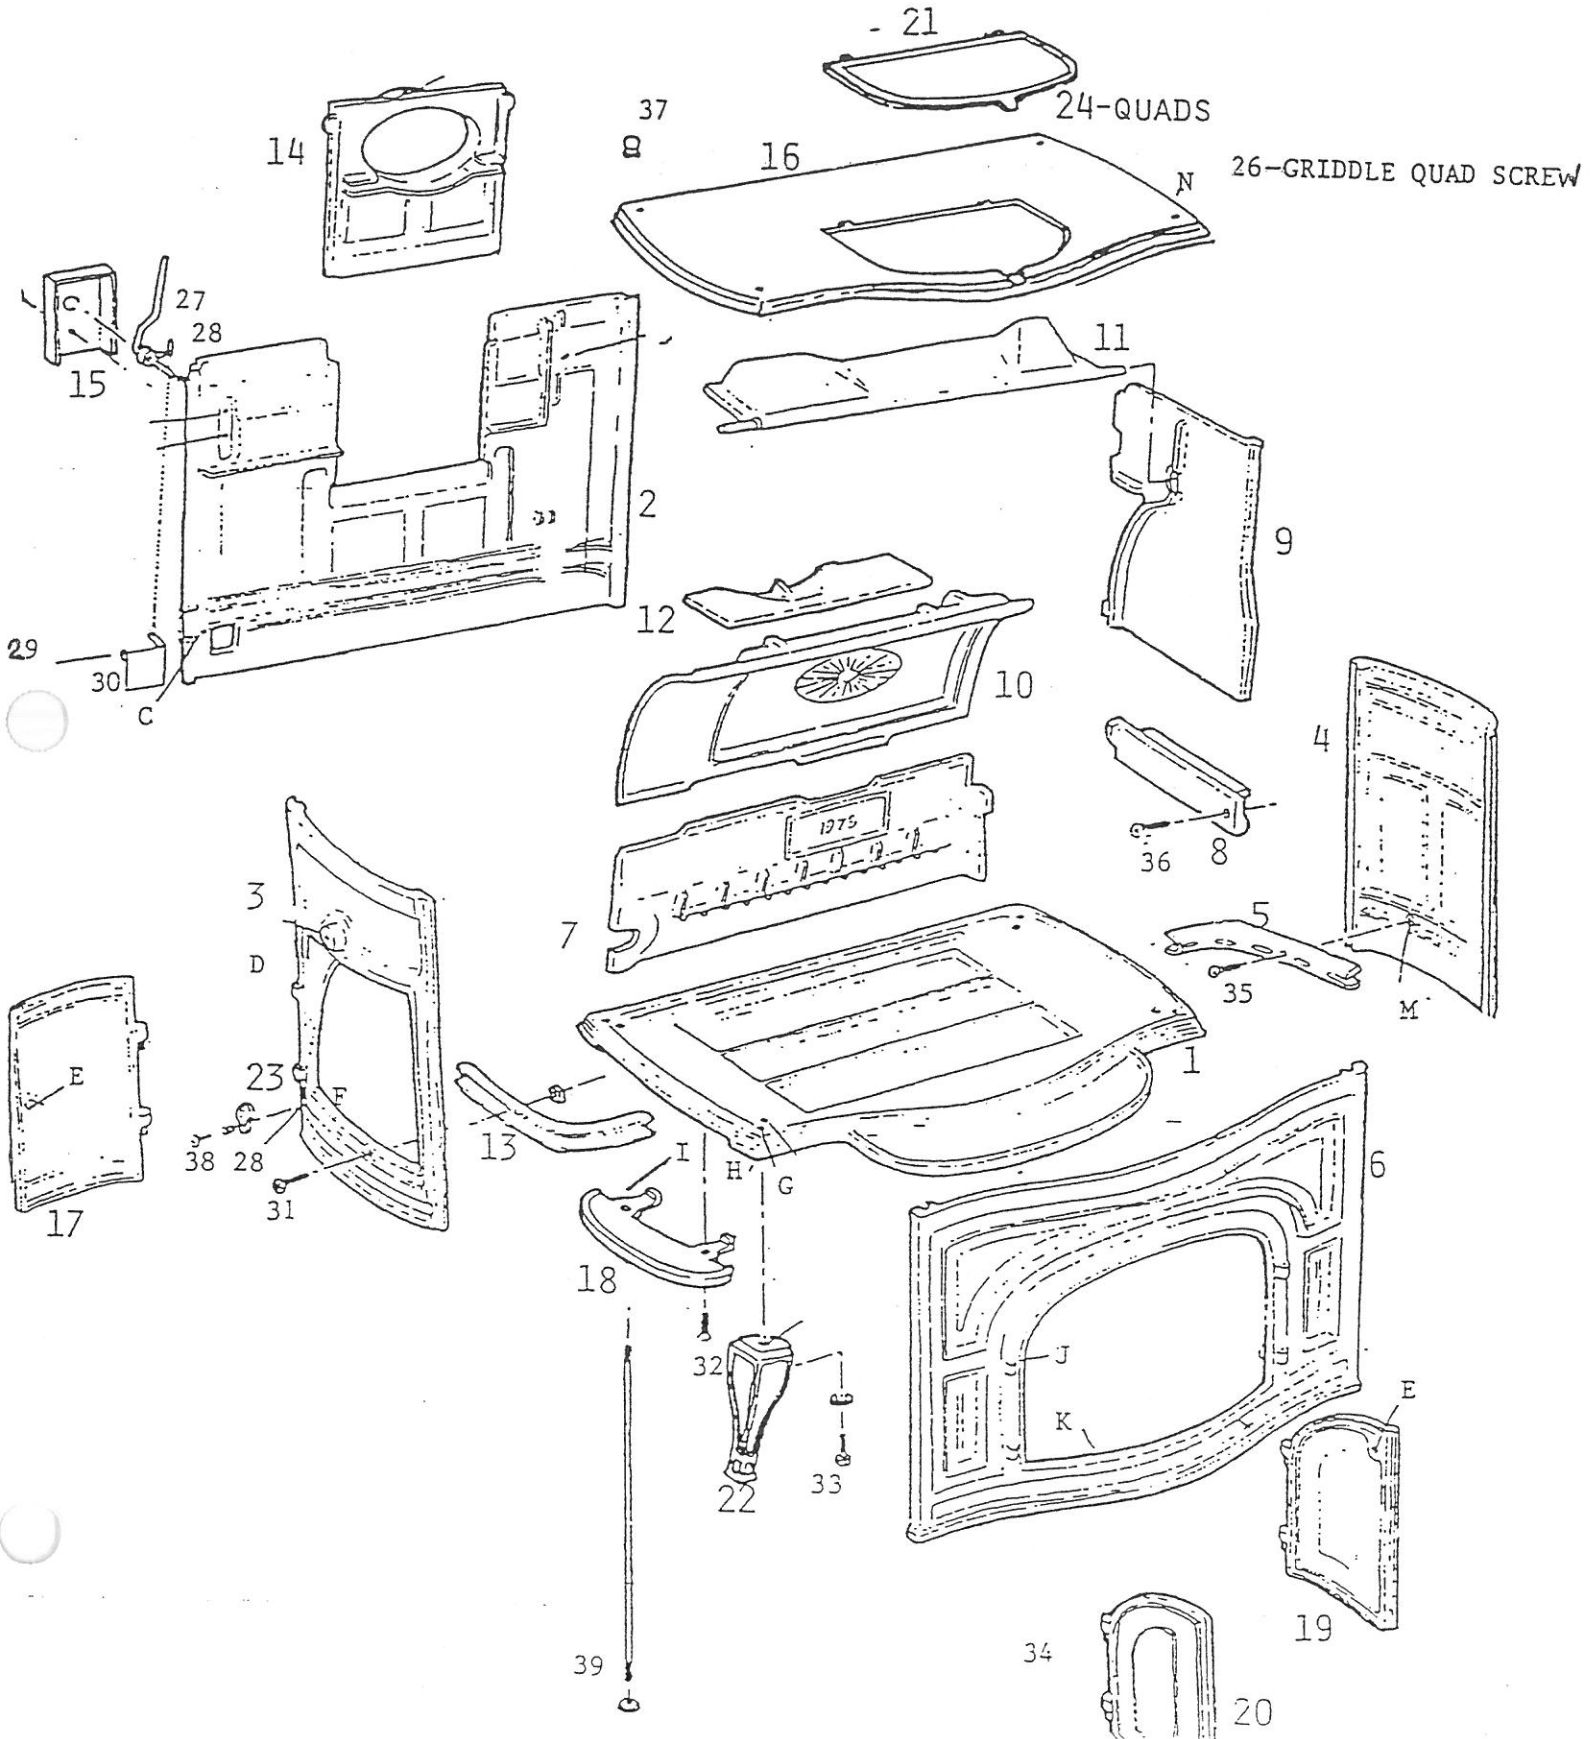

# Defiant

**MODEL #'S**                      **0019 & 0028 DEFIANT III**

**FEATURES:**                      *MANUFACTURED 1/30/85 THROUGH 4/8/88*  
*HAS TOP LOADING GRIDDLE, WRAP AROUND*  
*FRONT & HAS TWO PIECE FIREBACK*

DIAGRAM #	ITEM #	PART DESCRIPTION
1	1303148	BOTTOM
2	NA	BACK
3	NA	LEFT END WITH DOOR
	NA	LEFT END ONLY
4	NA	RIGHT END
5	1303162	AIRTUBE
6	NA	FRONT AND DOORS ASSEMBLED
7	1303092	LOWER FIREBACK
8	1303100	LOWER BAFFLE
9	1303108	UPPER BAFFLE
10	1303078	UPPER FIREBACK
11	5000323	DAMPER WITH PIN WELDED
12	NA	SMOKE SHELF
13	1303162	AIRTUBE
14	NA	REAR EXIT INSERT
	NA	TOP EXIT INSERT
15	NA	THERMOSTAT COVER
16	NA	REAR EXIT TOP
	NA	TOP EXIT TOP
17	1303000	LOAD DOOR
18	NA	SIDE ASH LIP
19	1303008	RIGHT DOOR
20	1303016	LEFT DOOR
21	1300797	GRIDDLE
22	1303225	LEG (1 ONLY)
	5000360	LEGS (SET OF 4)
23	1300671	SECONDARY AIR CONTROL COVER
24	0004444	QUADRANT
25	1201010	10 - 24 X 1 1/2 TRS HD PH
26	1201338	QUAD SCREW
27	0004327	THERMOSTAT COIL ASSEMBLY
	1201960	THERM BALL CHAIN (PER FT)