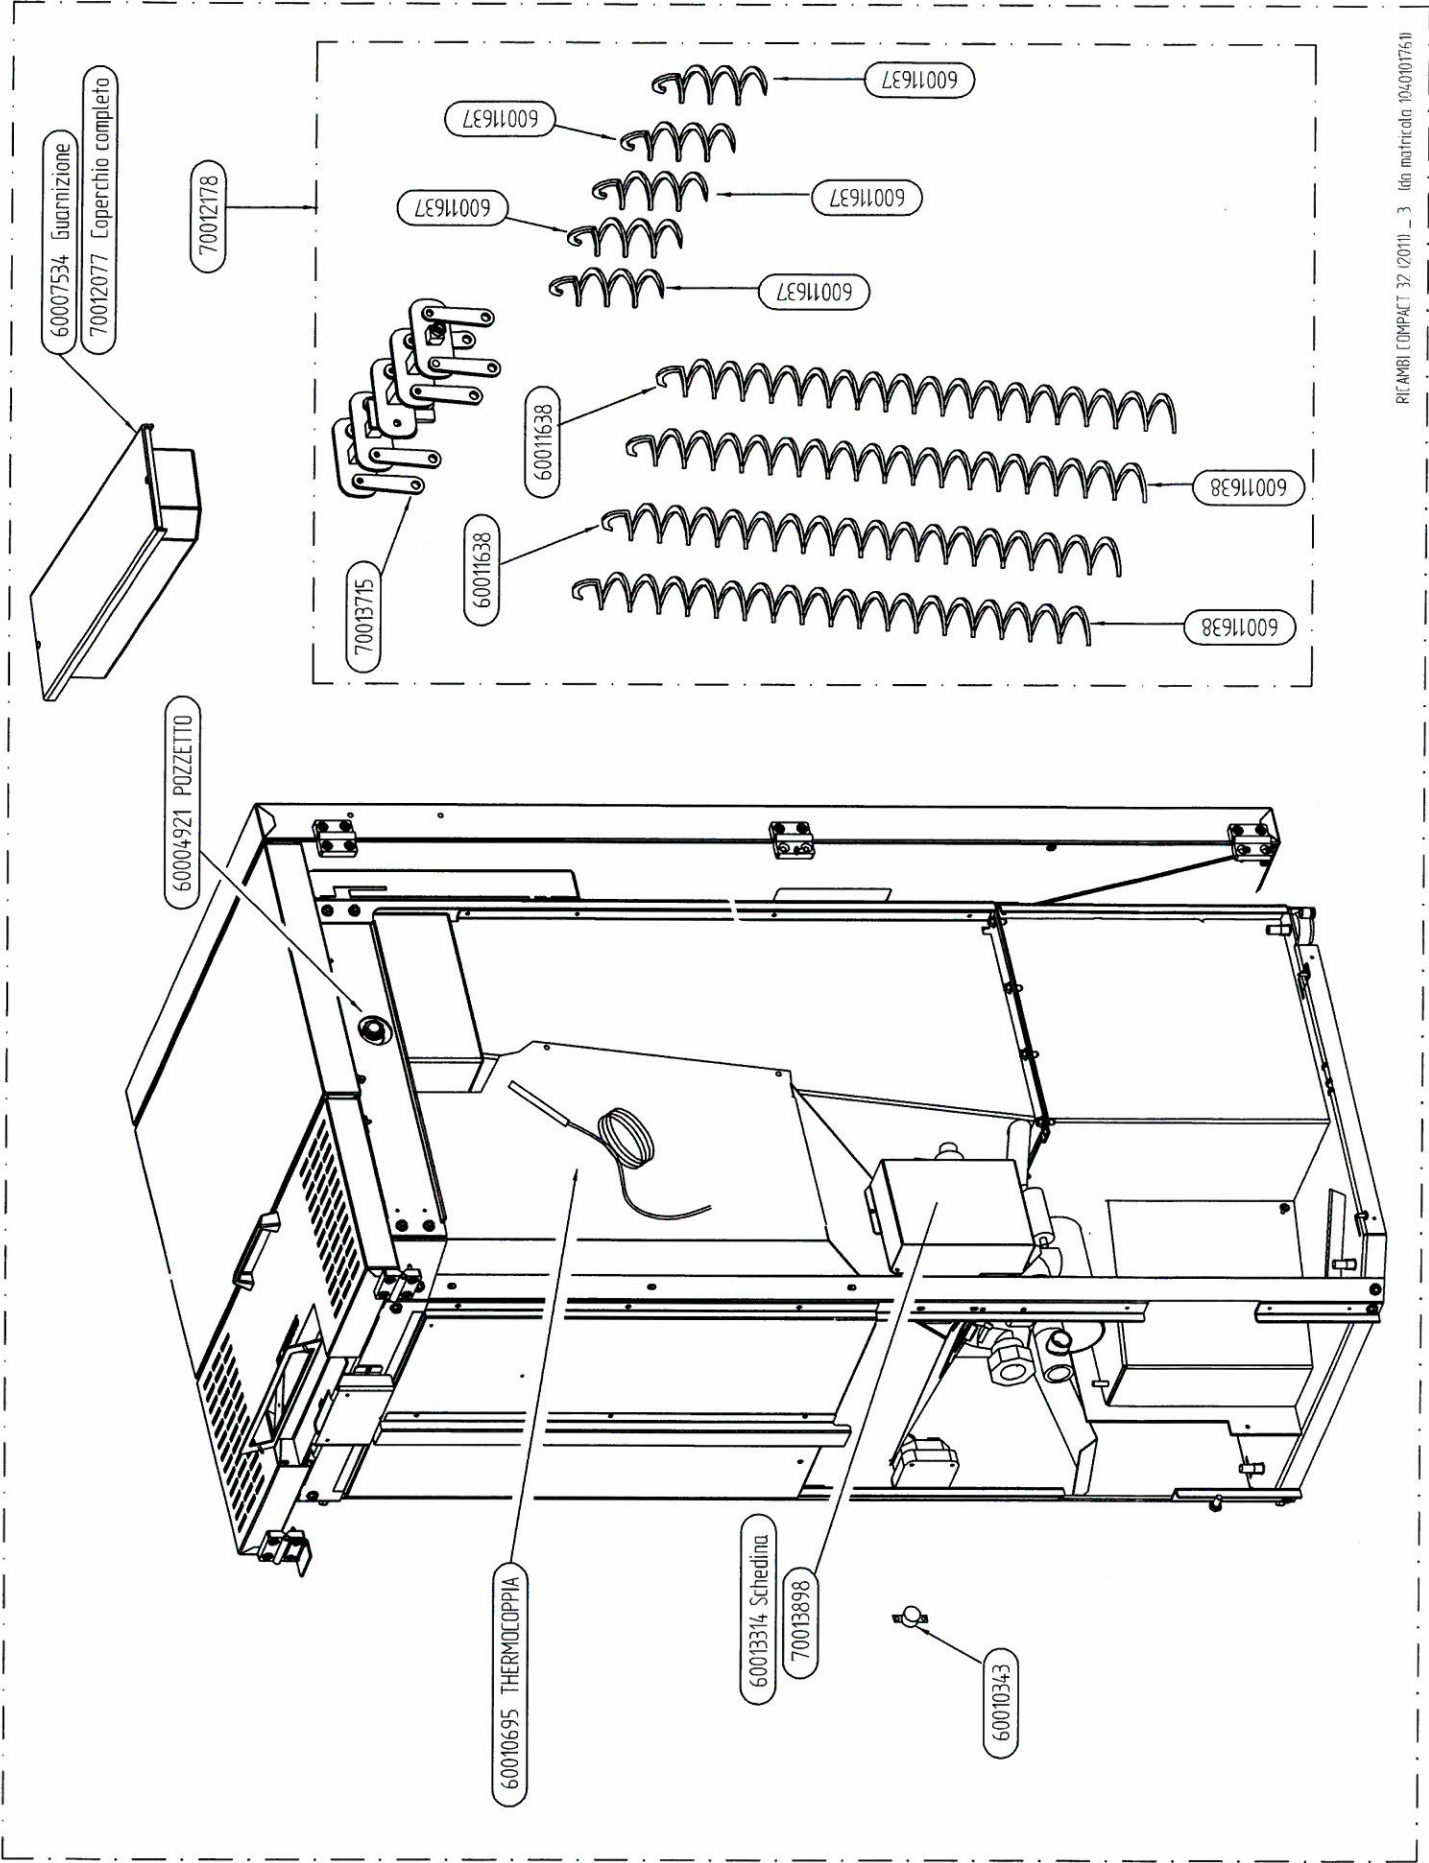

60010518 Lavo alimentazione

NEW VERSION WITH
STAINLESS STEEL RODS
code 70014028

OLD VERSION WITHOUT
STAINLESS STEEL RODS
code 80011651