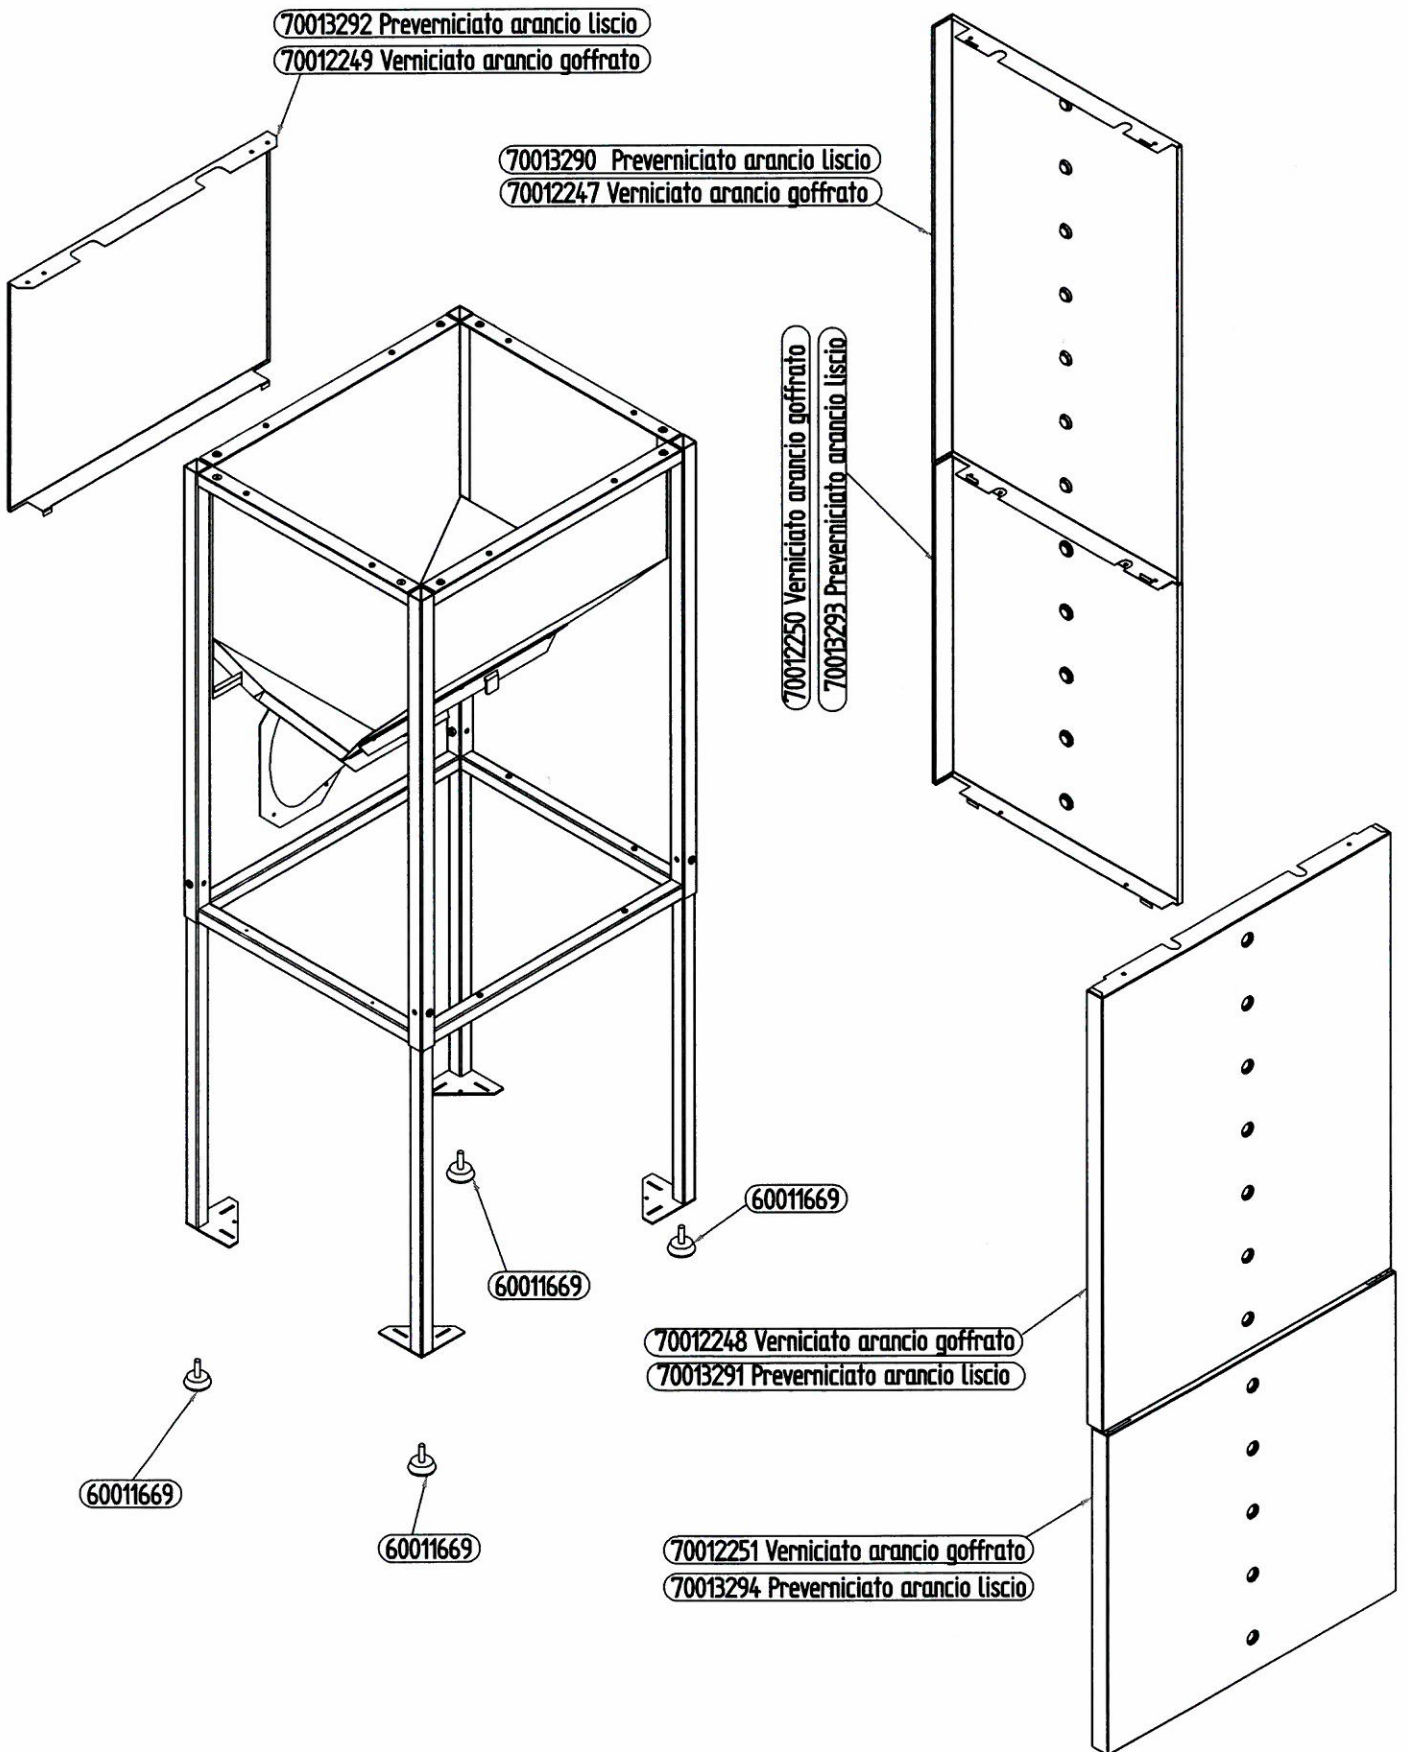

60010518 Lavo alimentazione

NEW VERSION WITH
STAINLESS STEEL RODS
code 70014028

OLD VERSION WITHOUT
STAINLESS STEEL RODS
code 80011651