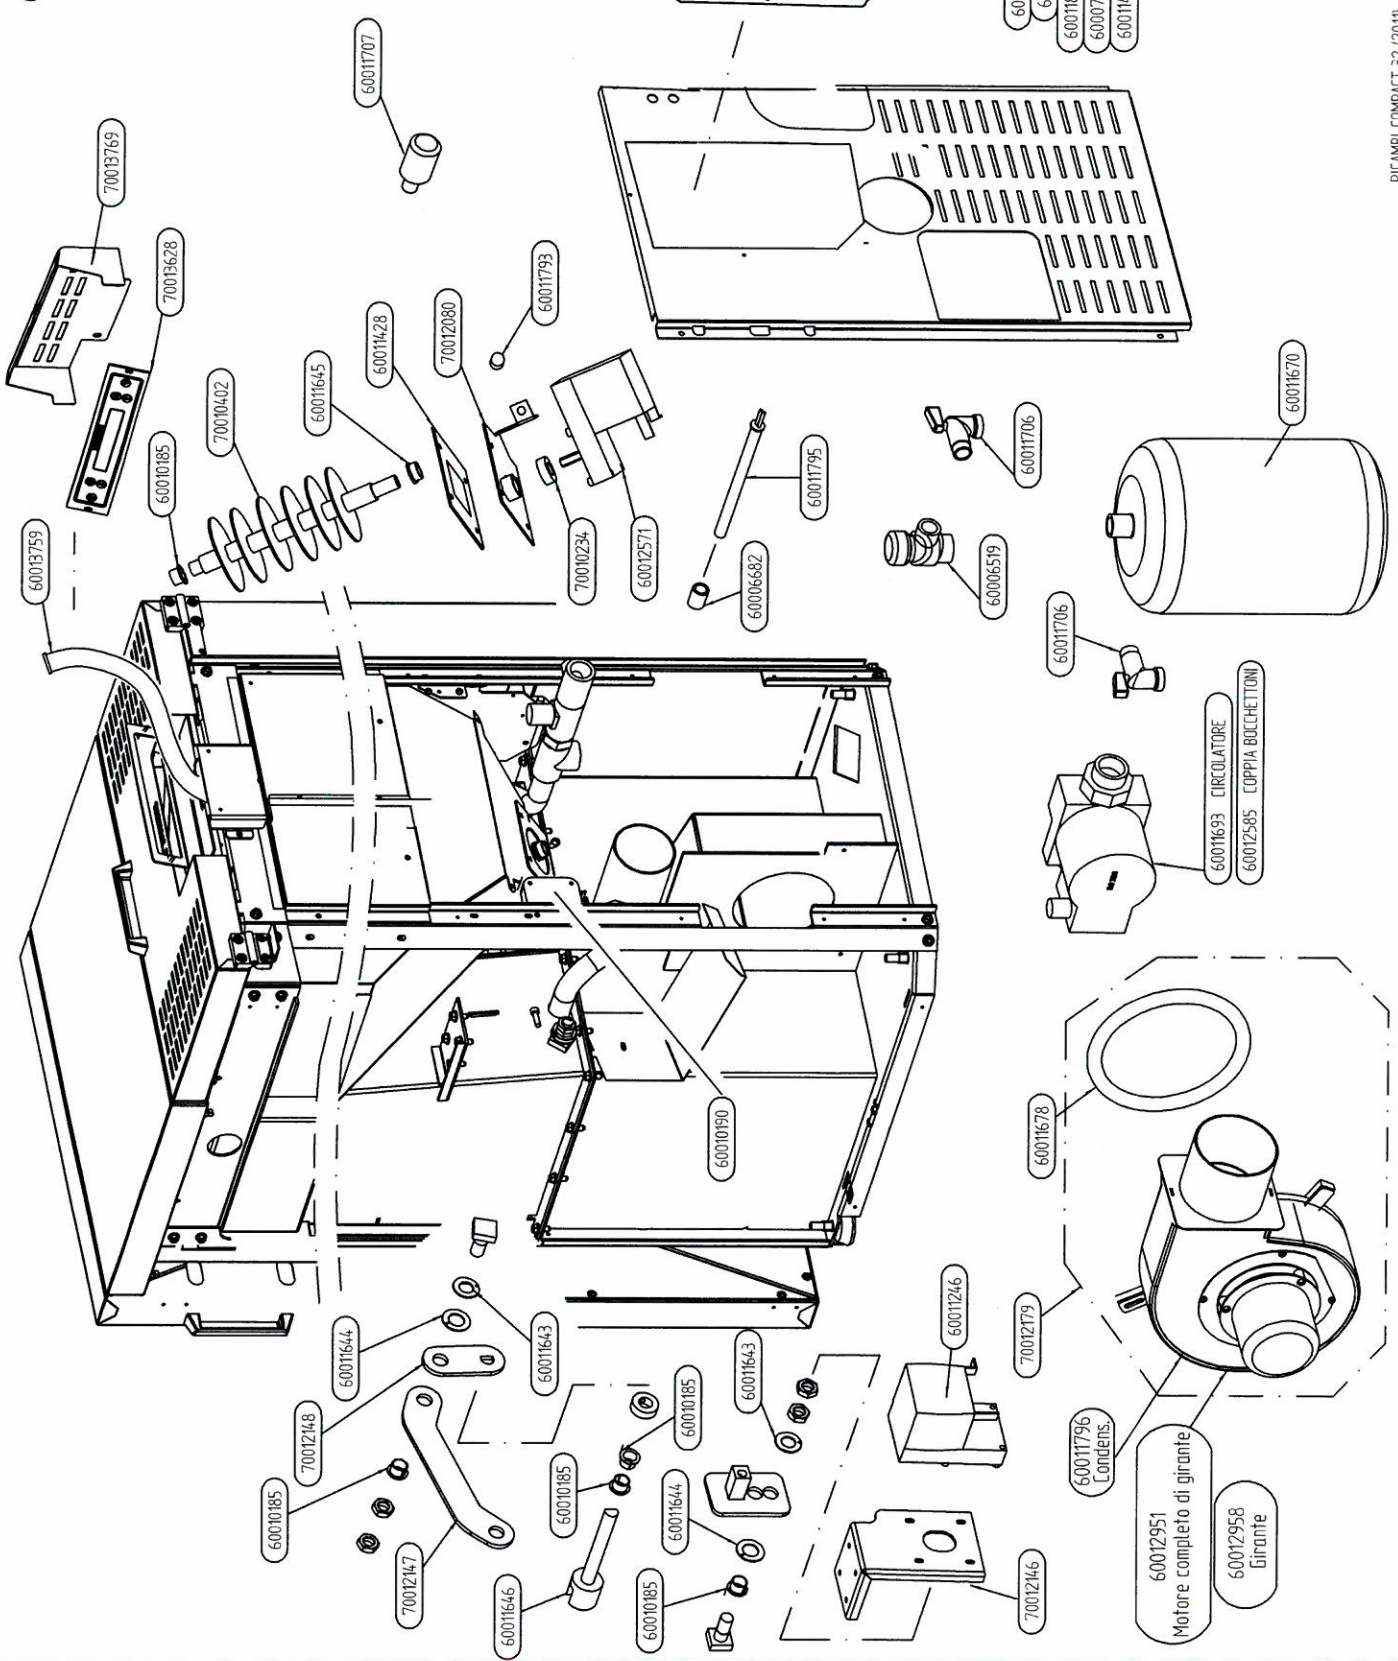

60010518 Lavo alimentazione

NEW VERSION WITH
STAINLESS STEEL RODS
code 70014028

OLD VERSION WITHOUT
STAINLESS STEEL RODS
code 80011651