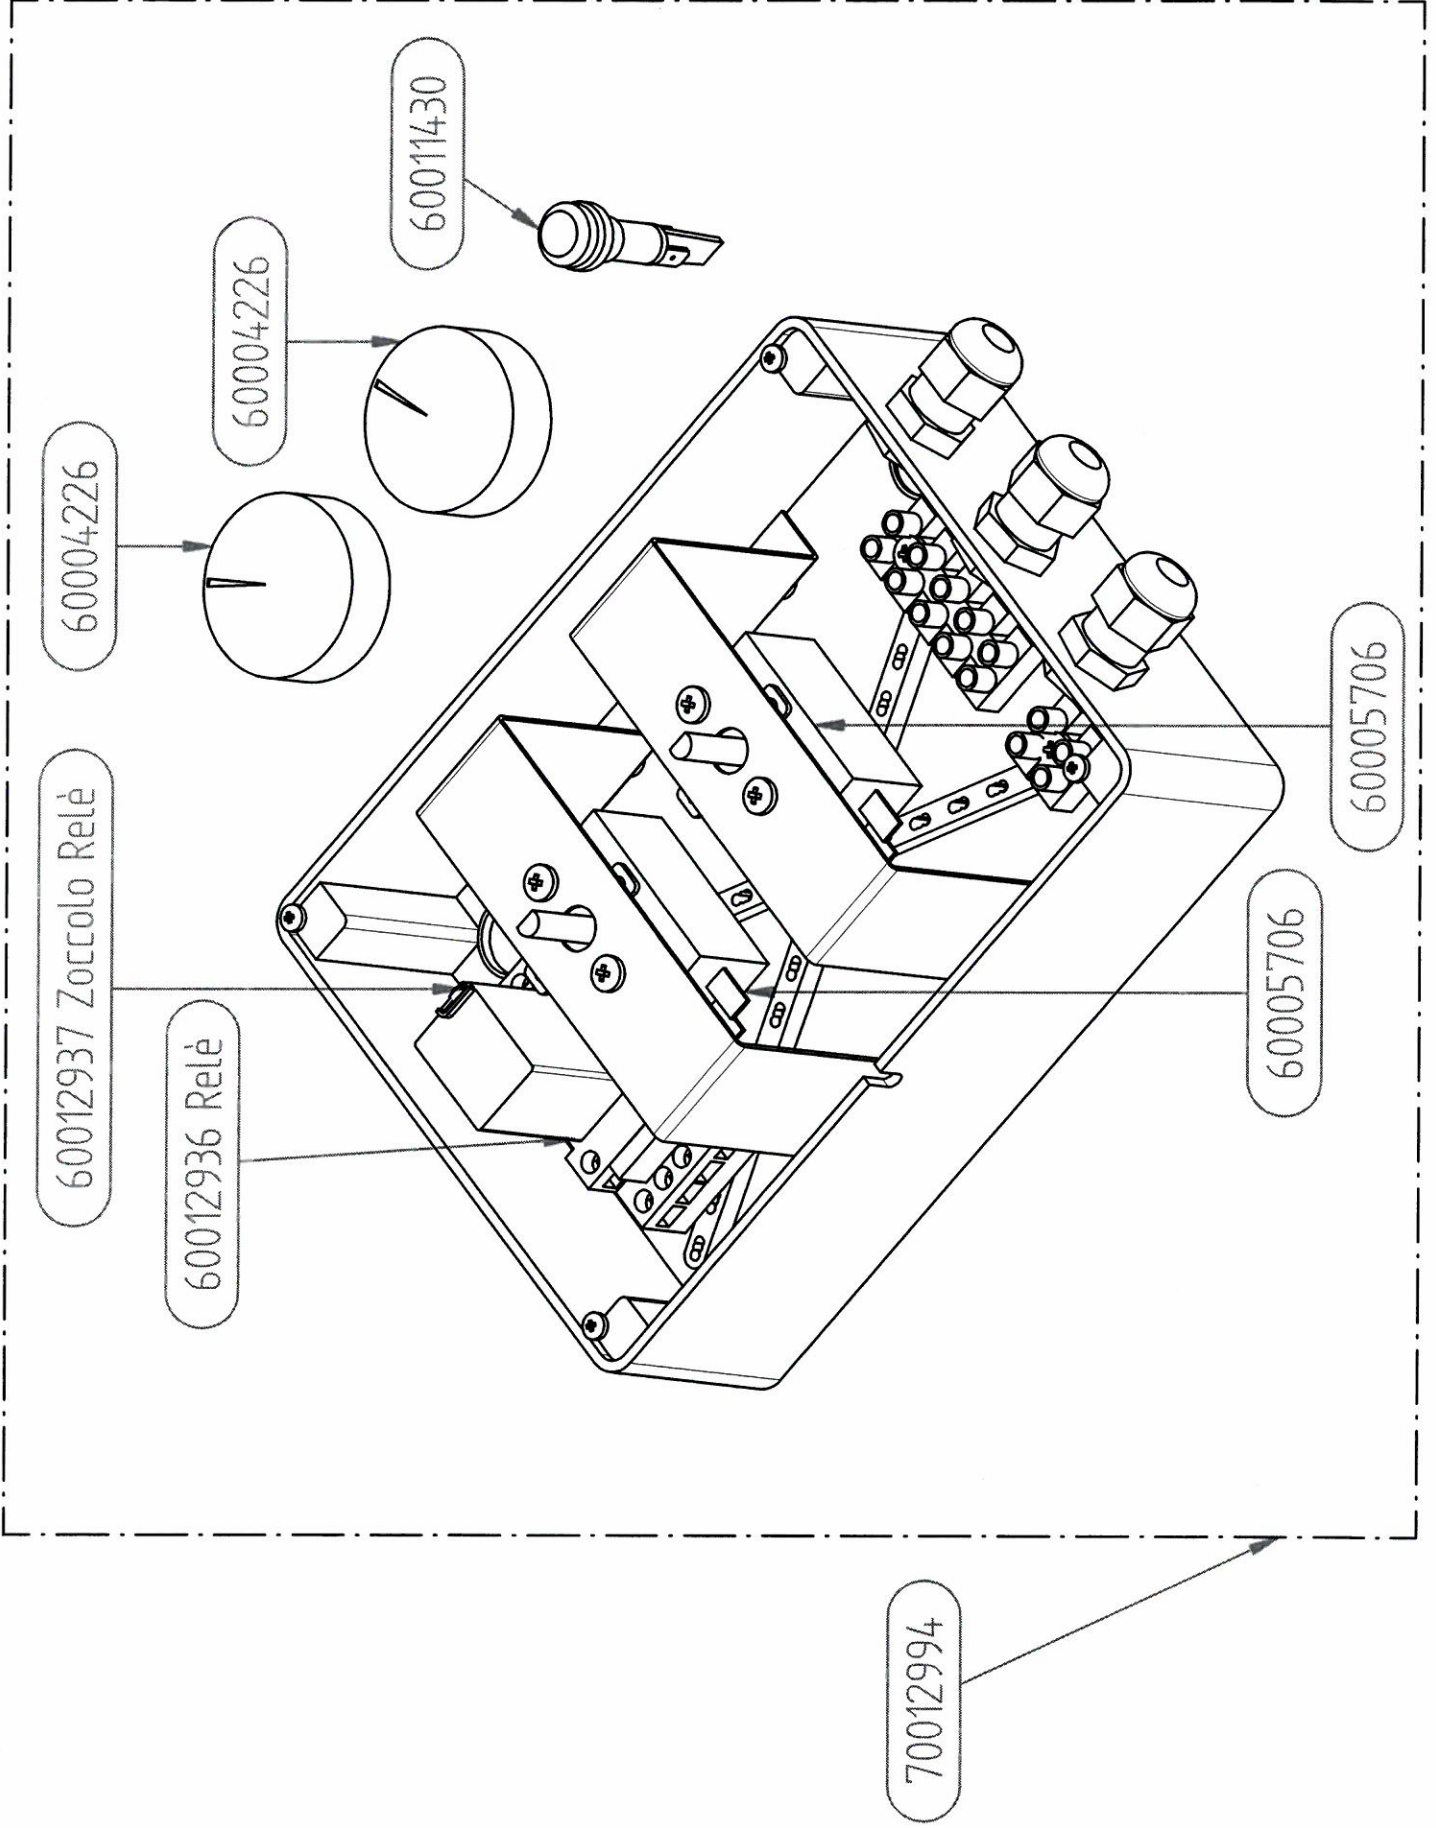

60010518 Lavo alimentazione

NEW VERSION WITH
STAINLESS STEEL RODS
code 70014028

OLD VERSION WITHOUT
STAINLESS STEEL RODS
code 80011651