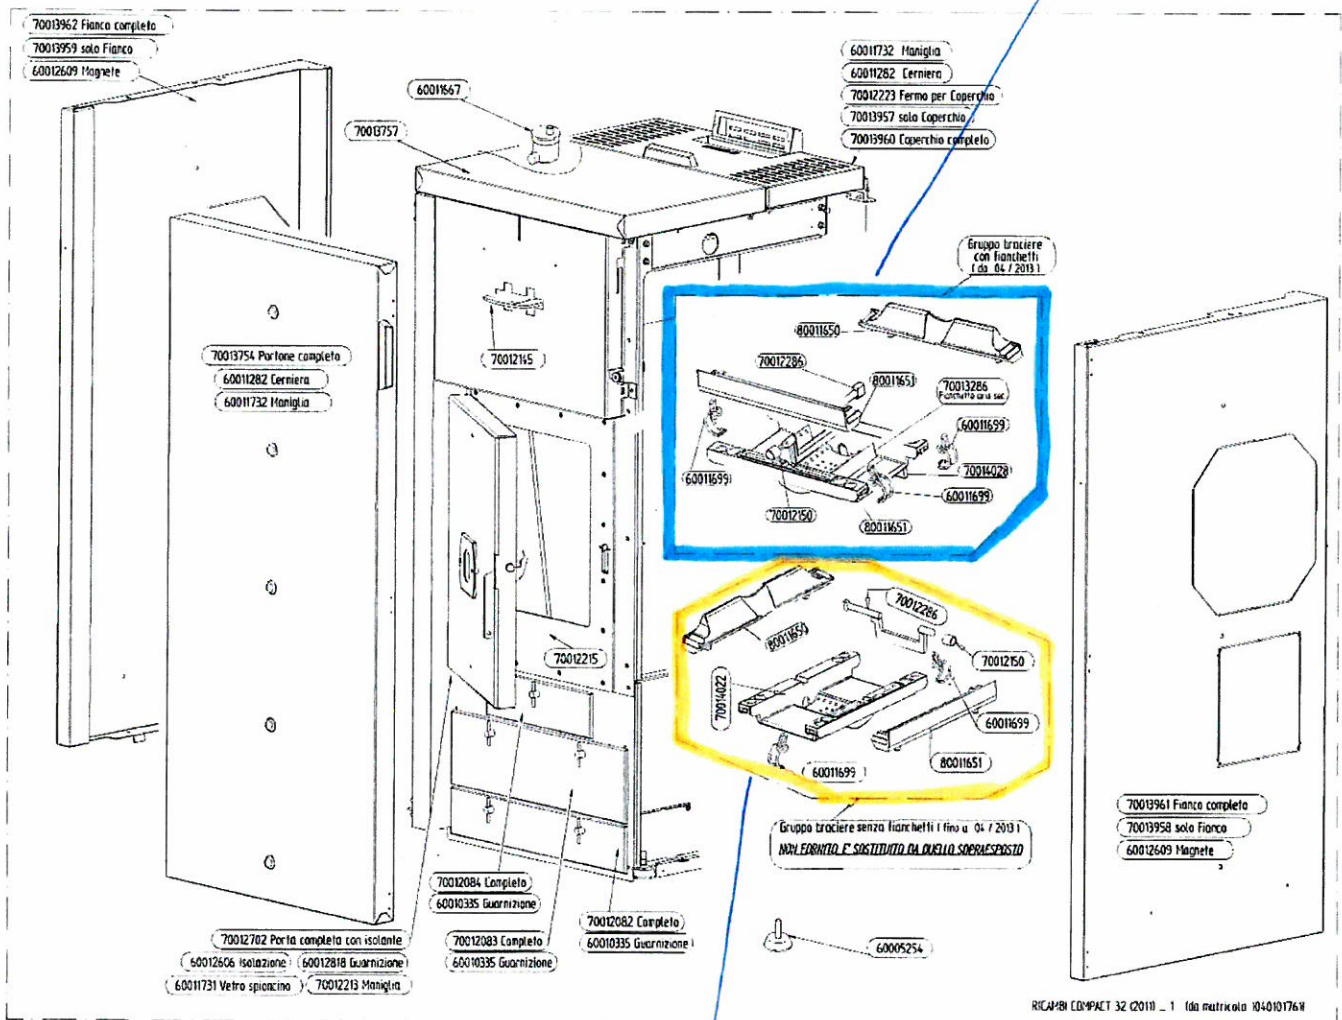

60010518 Lavo alimentazione

NEW VERSION WITH
STAINLESS STEEL RODS
code 70014028

OLD VERSION WITHOUT
STAINLESS STEEL RODS
code 80011651