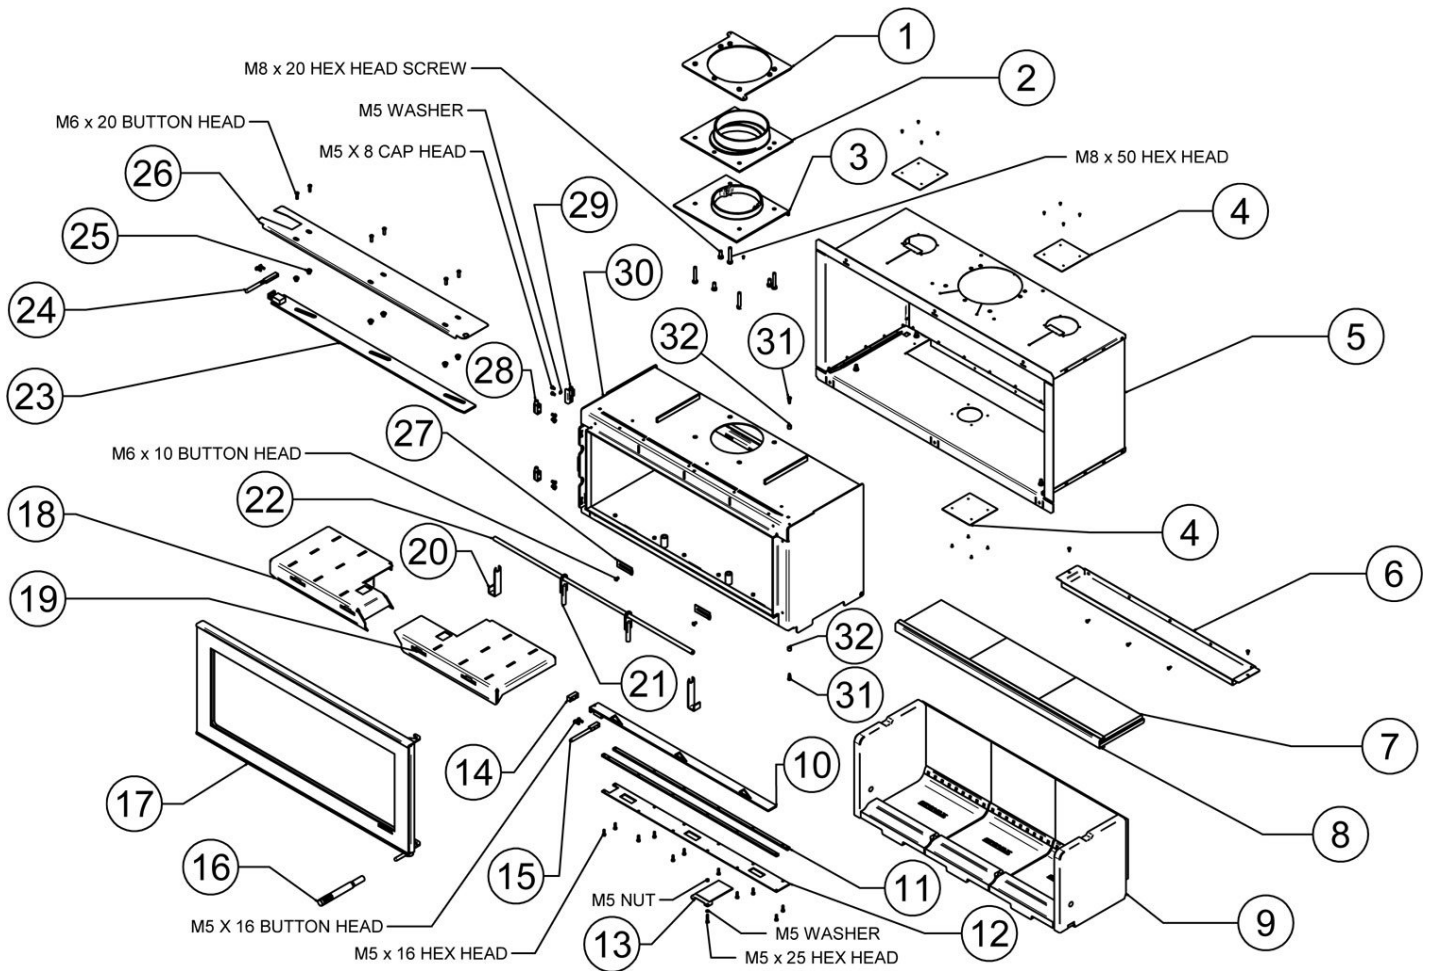

Studio 2 (MK1.5)

1 **RVS-
MEC10126**  Studio 500/2/3
Mk1.5 Flue
Clamping Plate

2 **RVS-
CA7512**  Studio Upper Flue
Collar

3	<u>RVS-CA7767</u>		Studio Mk.1.5 Lower Flue Collar	
4	<u>RVS-ME7376</u>		Studio Cover Plate	
5	<u>N/A Carcass</u>		Welded Carcass Assembly	This part is not serviceable and cannot be ordered as a spare.
6	<u>RVS-RA502008</u>		Studio 2/3 Fan Blanking Infill	
7	<u>RVS-CE7468</u>		Studio 2 Baffle Firebrick	
8	<u>RVS-RA503452</u>		Studio 2 Mk 1.5 Baffle Brick Support	
9	<u>RVS-MEC10271</u>		Studio 2 Mk1.5 Firebrick Assembly	
10	<u>RVS-MEC10110</u>		Studio 2 Mk 1.5 Primary Air Slider	
11	<u>RVS-ME601357</u>		Studio 2 Mk 1.5 Primary Air Slider Runner	
12	<u>RVS-ME601358</u>		Studio 2 Mk 1.5 Primary Air Slider Cover Plate	
13	<u>RVS-RA502194</u>		Data Plate Mount	
14	<u>RVS-ME601499</u>		Studio 1/2 Mk1.5 Primary Air Slider Stop	
15	<u>RVS-ME601351</u>		Studio 1/2 Mk1.5 Primary Air Slider Handle	
16	<u>RVS-ME600213</u>		Studio Door Handle Tool	
17	<u>RVS-MEC10103</u>		Studio 2 Mk 1.5 Complete Door Assembly	

32

RVS-
ME601277

Studio 500/2
Mk.1.5 Door Catch
Roller

Drawing: PR10178-1

Do you have the correct appliance?

Before ordering your parts please ensure you have selected the correct appliance. To properly identify your appliance you will need to know your serial number and/or model number.