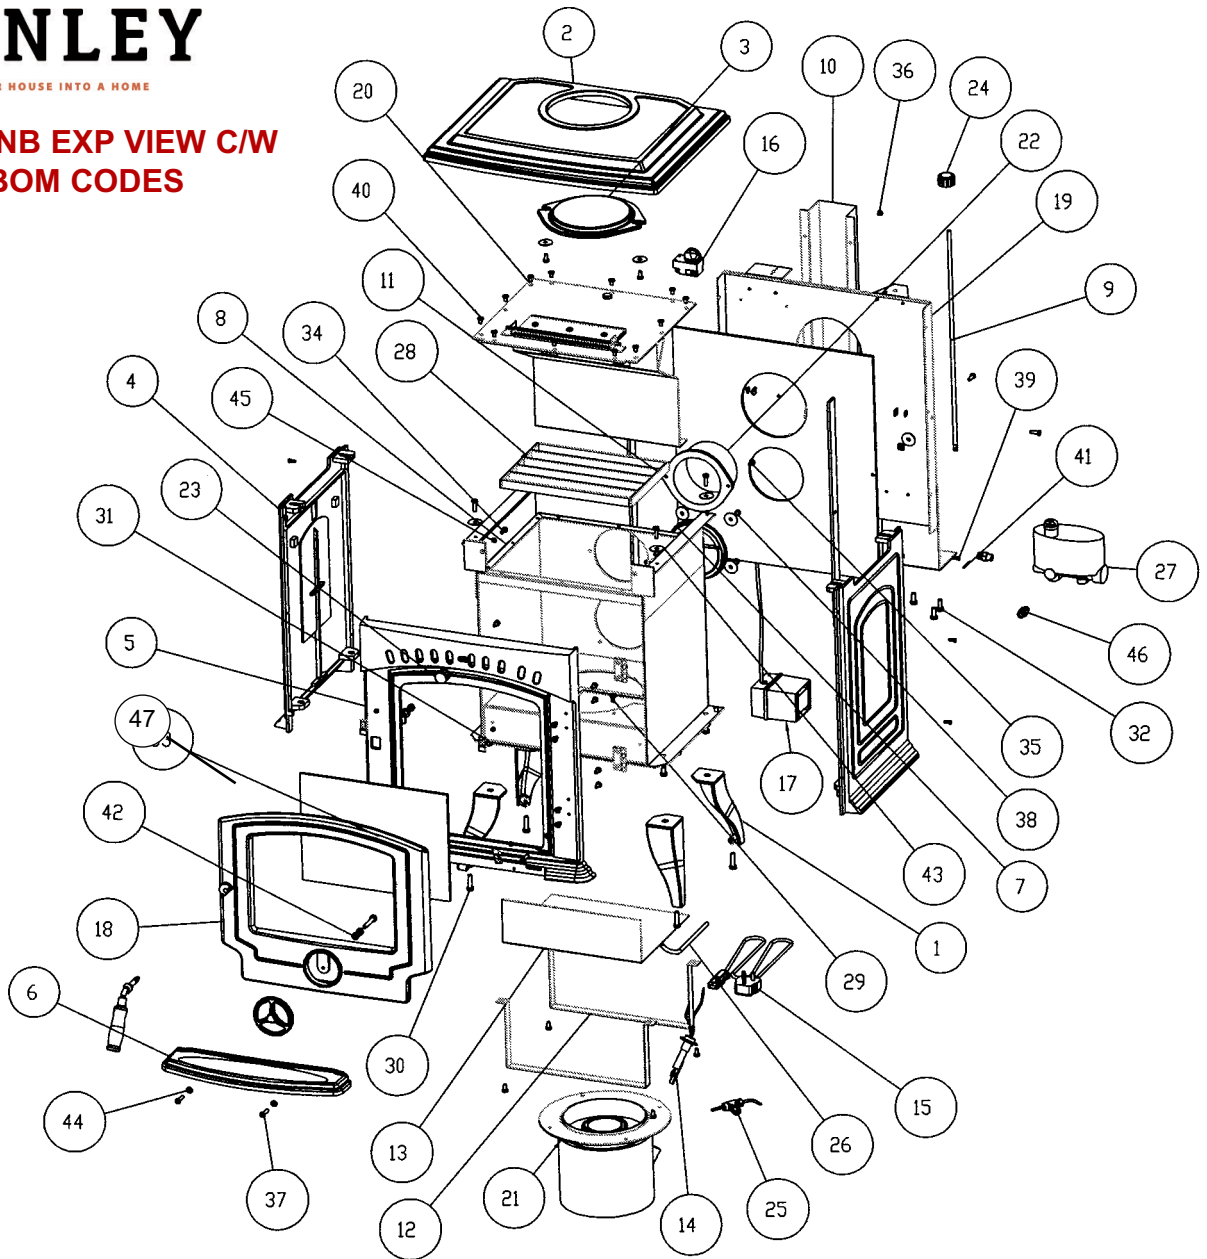

TARA OIL NB EXP VIEW C/W PARTS & BOM CODES

- | | |
|--|---|
| 1. LEG - B00077AXX | 24. CONTROL KNOB - U00086AXX |
| 2. HOB - B00209AXX | 25. SCRUBBER - V00473AXX |
| 3. HOB BLANKING PLATE - B00210AXX | 26. PIPE DIA 8mm - V00476AXX |
| 4. SIDE PANEL - B00211BXX | 27. OIL VALVE - V00481AXX |
| 5. FRONT PANEL - B00257GXX | 28. 1/4" x 7/8" HEX HD - Consumable |
| 6. ASHTRAY FRONT - B00259AXX | 29. 1/4" X 1/2" HEX HD - Consumable |
| 7. 5" DRAUGHT REGULATOR - F00553AXX | 30. M8 X 30 HEX HD - Consumable |
| 8. COMBUSTION CHAMBER - F00596CXX | 31. M8 X 14 HEX HD - Consumable |
| 9. VALVE CONTROL ROD - F00603BXX | 32. M8 X 20 HEX HD - Consumable |
| 10. CABLE PROTECTION COVER - F00593BXX | 33. SCREW CSK Z/P 1/4" X 1/2" - Consumable |
| 11. 10" CERAMIC SUPPORT FRAME - H00156AXX | 34. SCREW CSK S/C 1/4" X 3/4" - Consumable |
| 12. BOTTOM HEAT SHIELD BRACKET - F00667AXX | 35. SCREW CSK Z/P 1/4" X 1/2" - Consumable |
| 13. BOTTOM HEAT SHIELD - F00668AXX | 36. SELF TAPPER BRONZE NO.10 X 1/2' - Consumable |
| 14. IGNITION PROBE C/W LEADS - G00206AXX | 37. SCREW RD HD 1/4" X 1" - Consumable |
| 15. MAINS LEAD - G00207AXX | 38. SCREW CSK Z/P 1/4" X 1/2" - Consumable |
| 16. COUNTER TIMER WITH KNOB - G00208AXX | 39. SCREW RD HD 3/16" X 1/2" - Consumable |
| 17. TRANSFORMER BOX - G00209BXX | 40. SCREW RD HD 1/4" X 3/8" - Consumable |
| 18. DOOR ASSEMBLY - L00123AEN | 41. SPLIT PIN 1/8" X 1" - Consumable |
| 19. HEAT SHIELD ASSEMBLY - L00278HXX | 42. NUT HEX M8 - Consumable |
| 20. FLUE BAFFLE ASSEMBLY - F00693AXX | 43. WASHER FLAT MUDGUARD 30 X 8 X 12 - Consumable |
| 21. 8" BURNER POT C/W SUP PORT PLATE - L00317BXX | 44. WASHER FLAT 1/4" - Consumable |
| 22. FLUE OUTLET 125mm dia - Q00660AXX | 45. WASHER SHAKEPROOF EXTERNAL 1/4" - Consumable |
| 23. AIR WASH KNOB - U00077AXX | 46. FITTING STRAIGHT 1/4" BSP X 8 mm - W00906AXX |
| | 47. DOOR GLASS - T00009AXX |