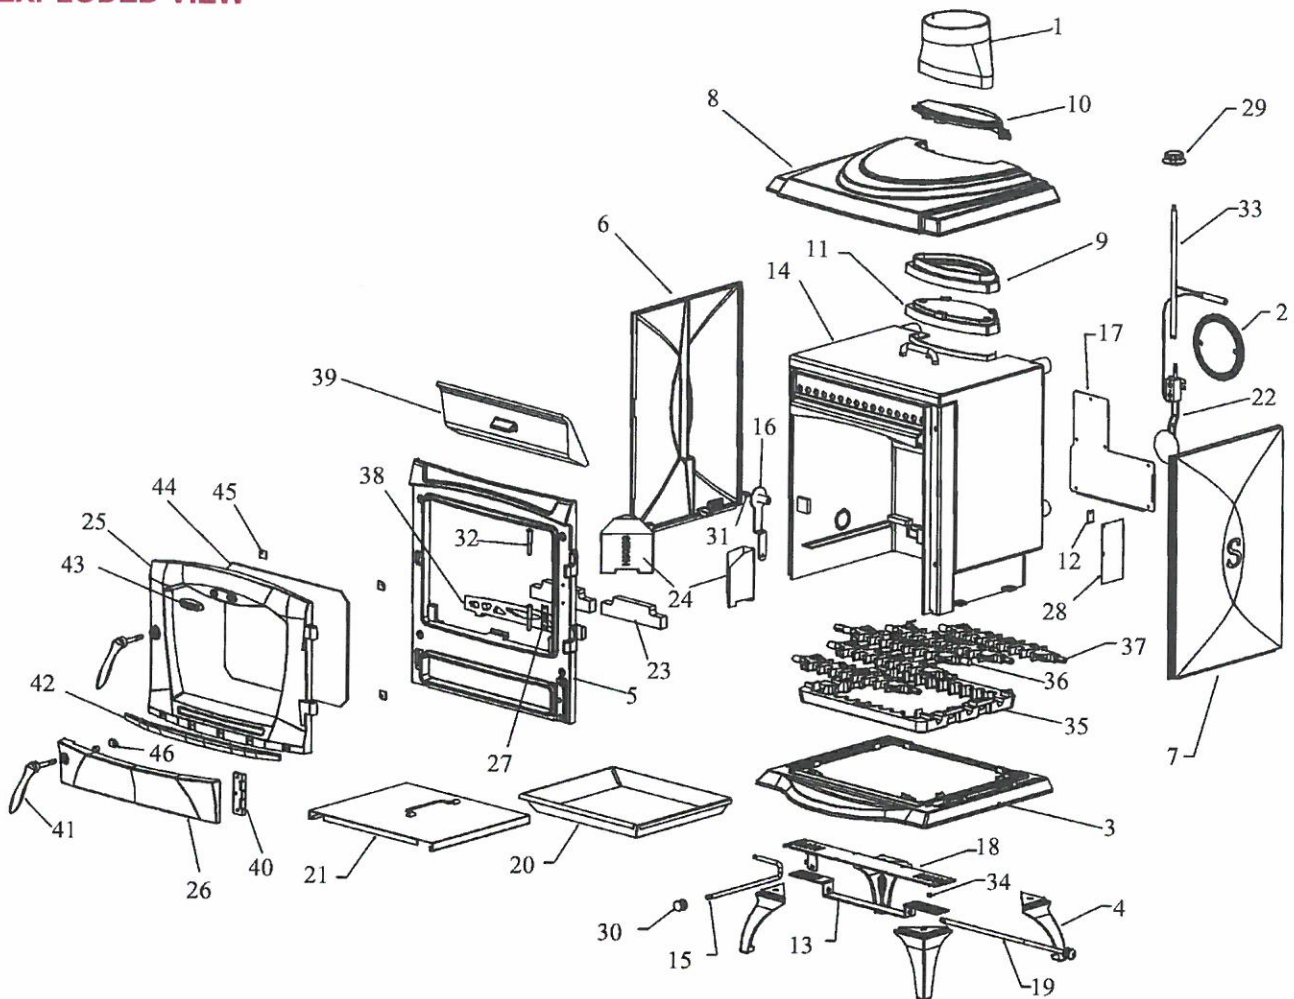

EXPLODED VIEW

- | | |
|---|---|
| 1. Top Flue Outlet - B00053AZZ | 26. Ash Door - B00603AXX |
| 2. Flue Blanking Plate - B00064AZZ | 27. Serial Number Plate - N00234BXX |
| 3. Base - B00594AZZ | 28. Data Plaque - N00493AXX |
| 4. Stove Leg - B00595AZZ | 29. Air Control Knob - U00006AXX |
| 5. Front - B00596AZZ | 30. Air Wash Knob - U00077AXX |
| 6. Left Hand Side - B00598AZZ | 31. Compression Spring - V00087AXX |
| 7. Right Hand Side - B00597AZZ | 32. Hinge Pin (Cam Action) - V00937AXX |
| 8. Hob - B00599AZZ | 33. Thermostat Control Rod - V00938AXX |
| 9. Top Flue Connection Plate - B00600AZZ | 34. Spacer - V00956AXX |
| 10. Hob Filler Piece - B00601AZZ | 35. Firebar Frame - Z00039AXX |
| 11. Top Flue Blanking Plate - B00609AZZ | 36. Firebar Driver - Z00040AXX |
| 12. Rating Plate Bracket - F00879BXX | 37. Firebar Driven - Z00041AXX |
| 13. Damper Plate - F00910AXX | 38. Fire Fence - Z00042AXX |
| 14. Boiler - F01008AXX | 39. Flue Cleaning Door - Z00045AXX |
| 15. Riddling Rod - F01015AXX | 40. Hinge - U00193AXX |
| 16. Riddling Link Bar - F01016AXX | 41. Door Handle - U00191AXX |
| 17. OSA Box Cover - F01017AXX | 42. Front Strip - V00932AXX |
| 18. Cover Plate - F01018AXX | 43. Badge - V00912AXX |
| 19. Damper Rod - F01019AXX | 44. Glass - T00100AXX |
| 20. Ashpan - F01023AXX | 45. Glass Clip - F00003AXX |
| 21. Ashpan Cover - F01024AXX | 46. Door Latch - V00985AXX |
| 22. QWX Thermostat - G00479AXX | |
| 23. Front Brick - H00209AXX | |
| 24. Back Corner Brick - H00213AXX | |
| 25. Fire Door - B00602AXX | |