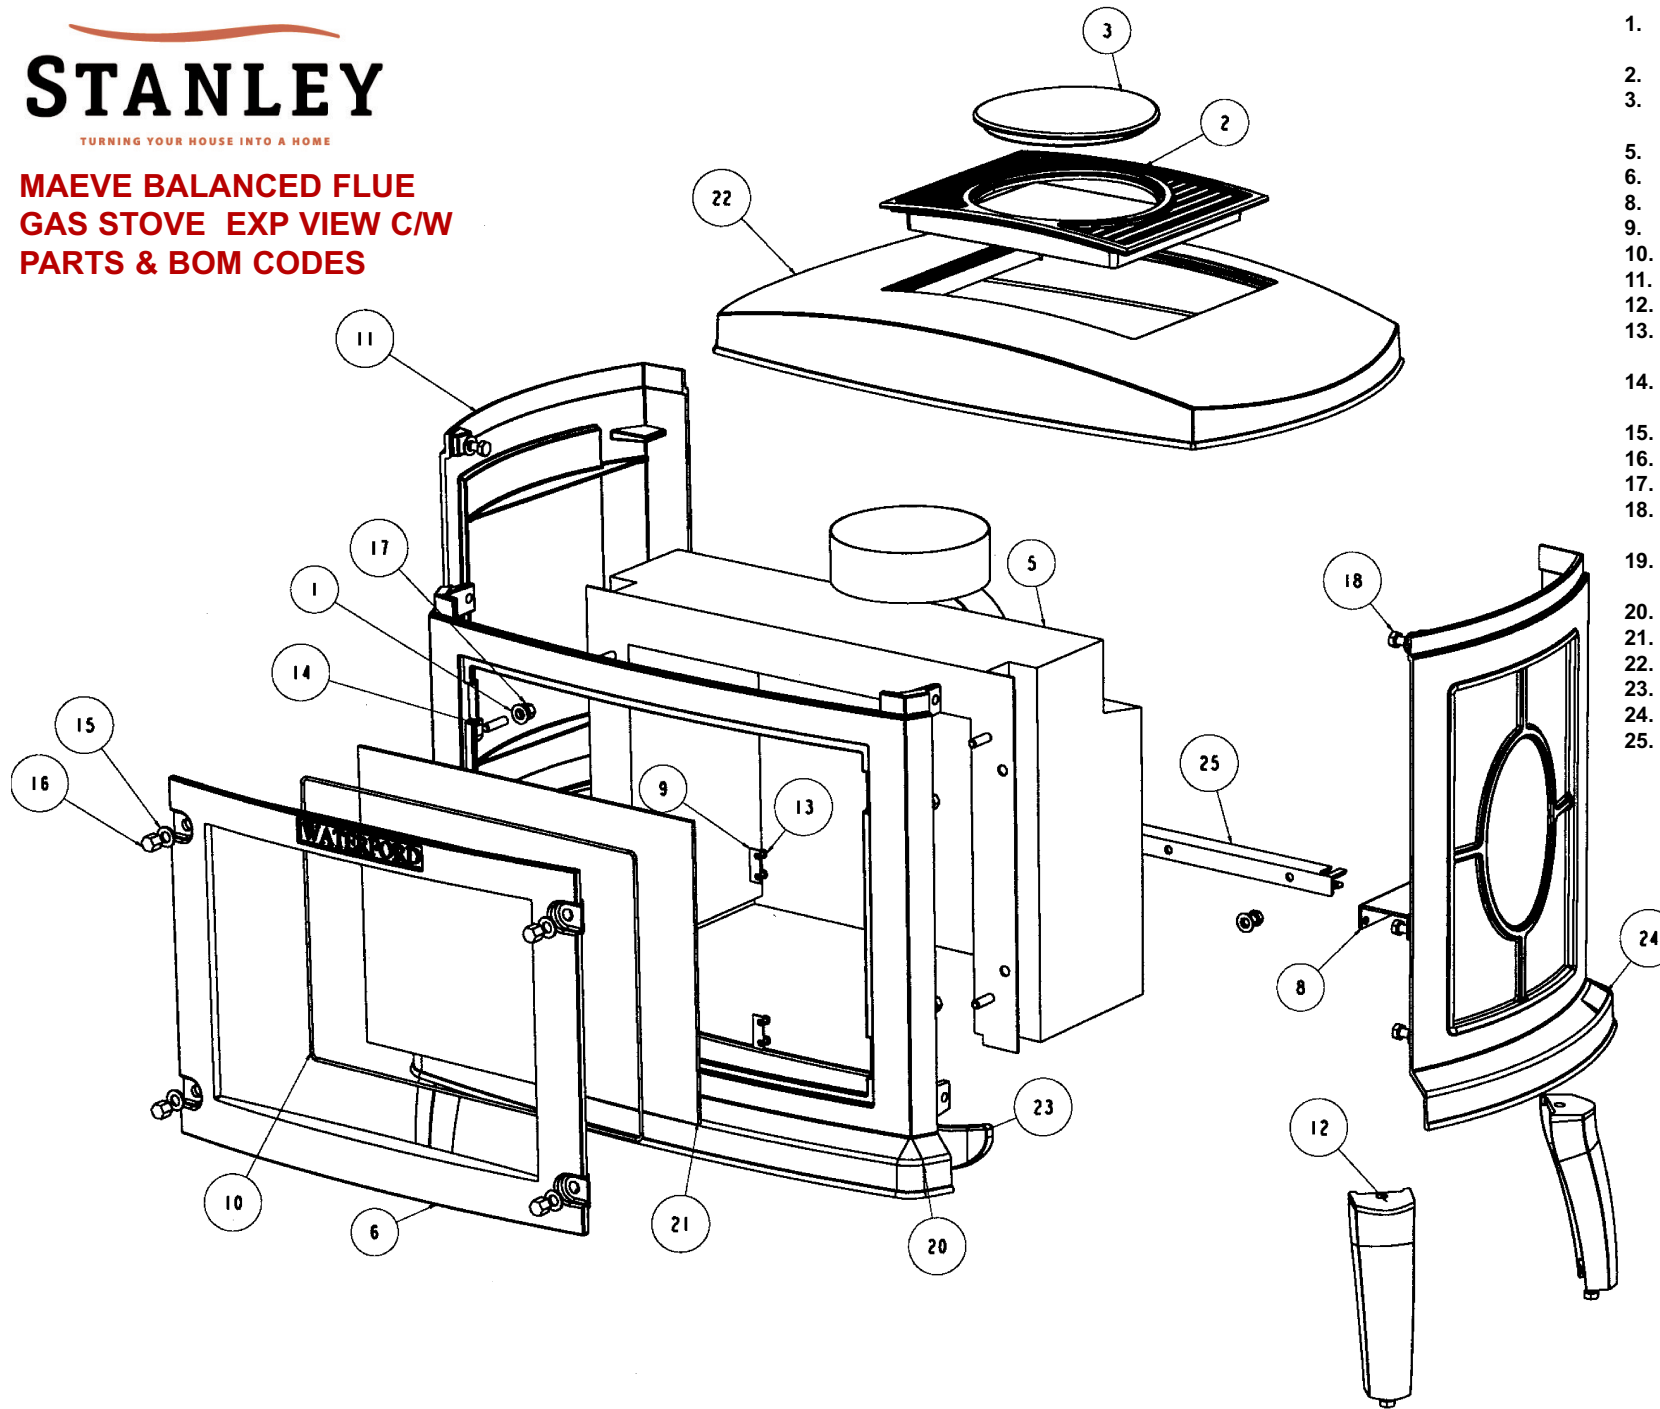

STANLEY

TURNING YOUR HOUSE INTO A HOME

MAEVE BALANCED FLUE GAS STOVE EXP VIEW C/W PARTS & BOM CODES

1. 10mm I.D 19mm O.D Standard Washer - **Consumable**
2. Balanced Flue Outlet - **B00400AXX**
3. Balanced Flue Blanking Plate - **B00401AXX**
5. Burner - **D00013AXX**
6. Front Door No Grill - **B00397AXX**
8. Gas Valve Bracket - **V00343AXX**
9. Glass Clip - **F00342AXX**
10. Glass Rope - **Consumable**
11. Left Hand Side - **B00392AXX**
12. Leg - **B00394AXX**
13. M4 x 6mm RD Head Slotted Screw - **Consumable**
14. M8 x 30mm Socket Hd Stud - **Consumable**
15. M8 Brass Washer - **Consumable**
16. M8 Cap Nut - **Consumable**
17. M8 MS Nut - **Consumable**
18. M8 x 12mm Hex Head Bolt - **Consumable**
19. M8 x 30mm Hex Head Bolt - **Consumable**
20. Med. Front Casting - **B00402CXX**
21. Med. Glass - **T00014AXX**
22. Med. Hob - **B00393AXX**
23. Med. Skirt - **B00398AXX**
24. Righthand Side - **B00403AXX**
25. Bracing Bar - **V00344AXX**