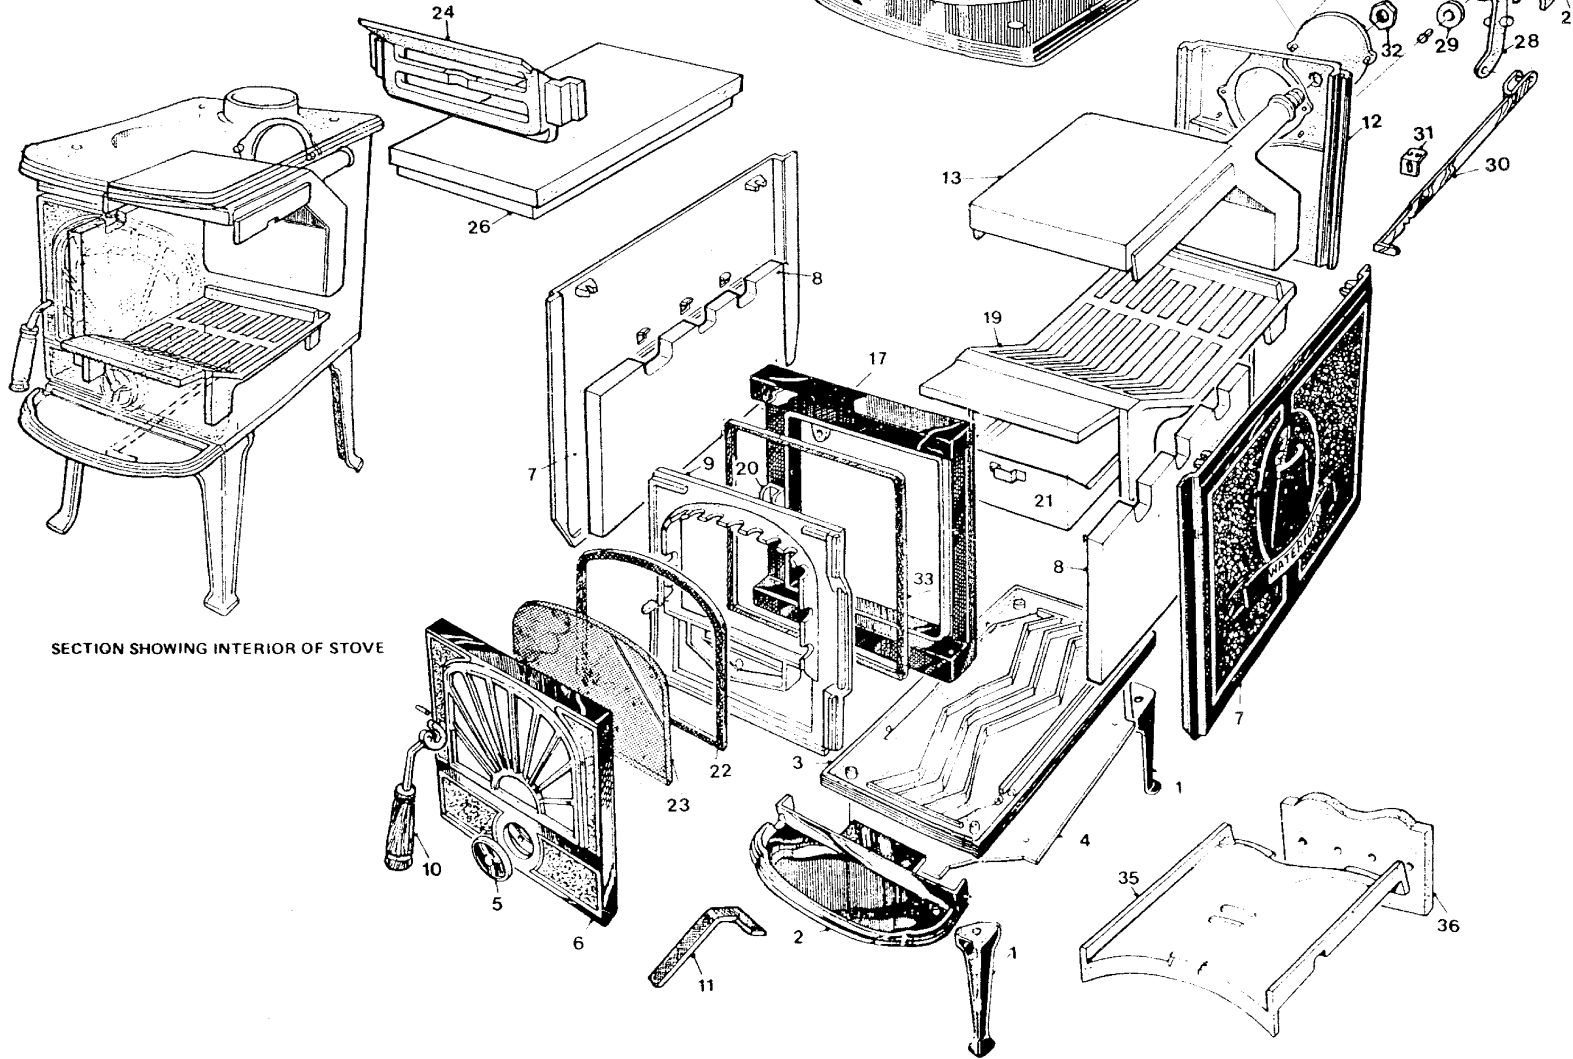

## FIONN SOLID FUEL HPBINB EXP VIEW C/W PARTS & BOM CODES

SECTION SHOWING INTERIOR OF STOVE

1. Leg - B00013AXX
2. Ash Tray - B00038AXX
3. Base - Q00568AXX
4. Base Baffle - F00009AXX
5. Spin Valve - B00032AXX
6. Fire Door - B00034AXX
7. Side - B00249AXX
8. Fionn S#Side Brick - H00150AXX
9. Inside Fire Door - Q00009AXX
10. Door Latch - U00005AXX
11. Ash Pan Lifting Tool - F00042AXX
12. Back Panel - B00035AXX
13. Boiler (Indirect Cylinder) - F00087AXX
14. Hob - B00029AXX
15. Fionn Flue Spigot - B00020AXX
16. Hotplate - Q00019AXX
17. Front Frame - B00015BXX
18. Back Sealing Plate - B00019AXX
19. Fionn SF Grate - Q00023AXX
20. Door Catch - V00011AXX
21. Fionn Ash Pan - F00013AXX
22. Window Insulation - Consumable
23. Fionn Glass - T00002AXX
24. Fire Fence (Wood Burning) - Q00015BXX
25. Back Baffle - Q00033AXX
26. Hearth Plate (Wood Burning) - Q00022AXX
27. Back Air Valve Housing - B00018AXX
28. Back Air Valve - Q00567AXX
29. Seal to Air Valve - Consumable
30. Connecting Rod to Back Air Valve - V00018AXX
31. Guide Bracket to Back Air Valve - V00017AXX
32. Nut to Boiler - W00910AXX
33. Door Sealing Rope - Consumable
35. Fionn NB SF Top Baffle - Q00034BXX
36. Back Baffle (Non-Boiler) - Q00051AXX