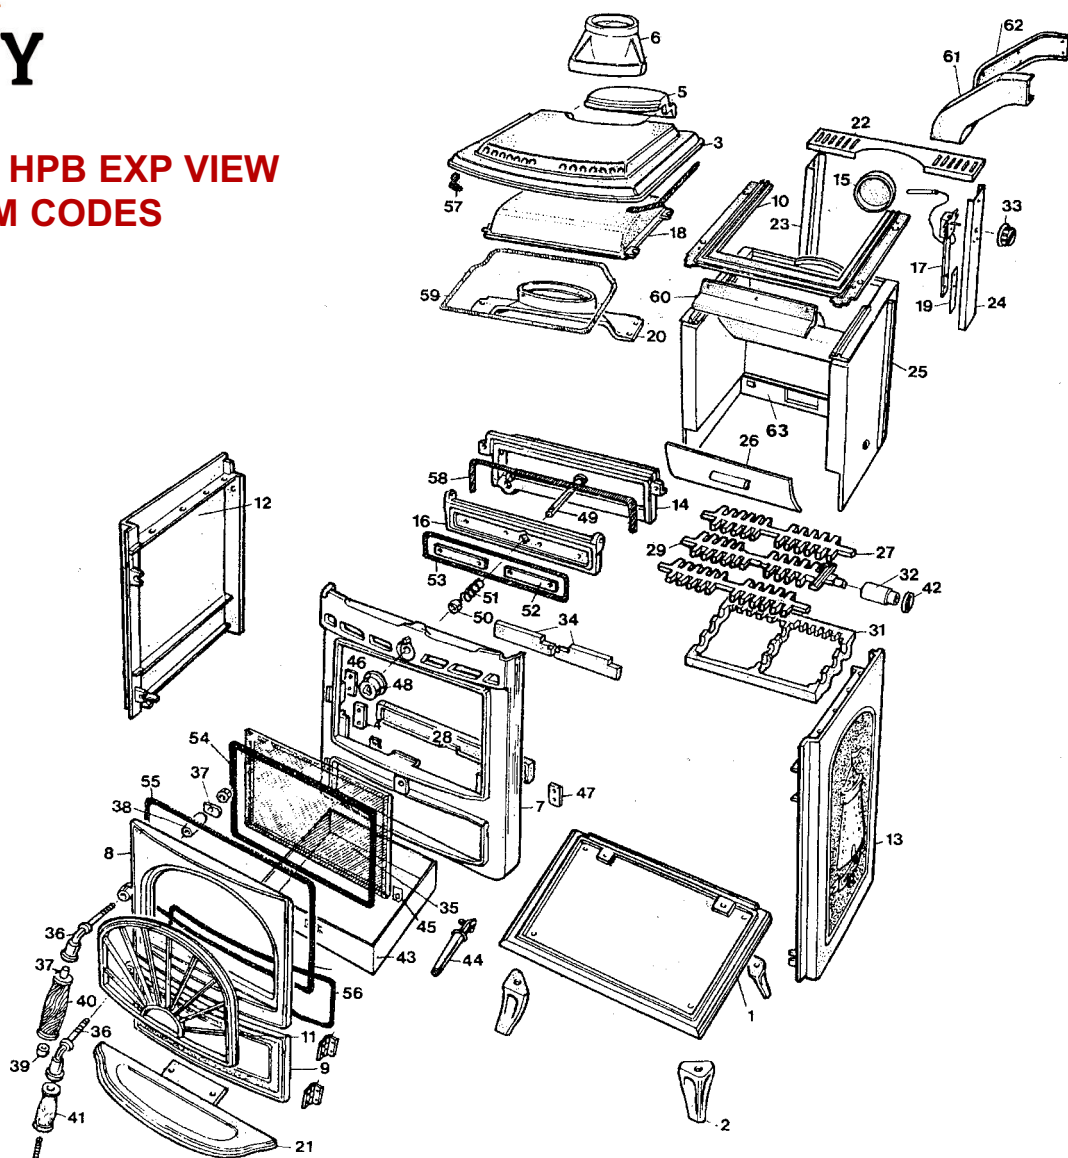

ERIN SOLID FUEL HPB EXP VIEW C/W PARTS & BOM CODES

- | | | |
|---|--|---|
| 1. Base - B00079BXX | 31. Erin Fire Bar Frame - Z00030AXX | 57. Hob Gasket - Consumable |
| 2. Leg - B00054AXX | 32. Erin HPB Fire Bar Sleeve (SML) - Q00046AXX | 58. Primary Air Box Gasket - Consumable |
| 3. Hob - B00057BXX | 33. Thermostat Knob - U00006AXX (BLK) / U00124AXX (BRN) | 59. Top Cover Gaskets - Consumable |
| 4. Guide Plate to Front - Q00048AXX | 34. Erin HPB LH Front Brick - H00010AXX
Erin HPB RH Front Brick - H00011AXX | 60. Smoke Deflector - Q00027AXX |
| 5. Top Cover Plate - B00055AXX | 35. Erin Glass - T00003AXX | 61. Back Air Duct - B00082AXX |
| 6. Top Flue Spigot - B00053AXX | 36. Door Handle Shaft - V00022BXX | 62. Back Air Duct Cover - B00083AXX |
| 7. Front Frame - B00069BXX | 37. Door Latch - V00023AXX | 63. Boiler Rest - Q00040BXX |
| 8. Fire Door - B00059AXX | 38. Spacer to Shaft - V00039AXX | 64. Boiler Rest Support |
| 9. Ash Pit Door - B00060AXX | 39. Spacer - V00039AXX / V00489AXX / V00490AXX | 65. Rocker Bar Clamp |
| 10. Top Frame to Boiler - Q00026BXX | 40. Door Handle Long - U00009AXX | |
| 11. Door Grill Panel - B00058AXX | 41. Door Handle Short - U00008AXX | |
| 12. Left Hand Side Panel - B00066AXX | 42. Washer to Sleeve - P00003AXX | |
| 13. Right Hand Side Panel - B00065AXX | 43. Ash Pan - F00018AXX | |
| 14. Primary Box - Q00028AXX | 44. Erin HPB Operating Tool - V00020AXX | |
| 15. Back Flue Cover Plate - B00064AXX | 45. Small Glass Clip - F00003AXX | |
| 16. Primary Air Shutter - Q00029AXX | 46. Top Cover Plate to Door Frame - F00023AXX | |
| 17. Thermostat - G00001AXX | 47. Bottom Cover Plate to Door Frame - F00024AXX | |
| 18. Secondary Combustion Box Cover - Q00024AXX | 48. Primary Air Control Knob - B00063AXX | |
| 19. Plate to Thermostat with Gasket - F00021BXX | 49. Shaft - V00027AXX | |
| 20. Top Flue Connection Plate - B00068AXX | 50. Spacer - V00033AXX | |
| 21. Ash Shelf - B00056AXX | 51. Spring - Consumable | |
| 22. Erin Top Back Panel - F00014AXX | 52. Clamp Plate to Gasket - F00022AXX | |
| 23. Side Panel Left Hand - F00037DXX | 53. Primary Air Gasket - Consumable | |
| 24. Thermostat Cover Plate - F00017DXX | 54. Door Glass Gasket - Consumable | |
| 25. Boiler - F00090EXX | 55. Fire Door Gasket - Consumable | |
| 26. Erin Boiler Cleaning Plate - Z00004BXX | 56. Ash Pit Door Gasket - Consumable | |
| 27. Erin Outside Fire Bar - Z00027AXX | | |
| 28. Fire Fence - Z00003AXX | | |
| 29. Erin Middle Fire Bar - Z00028AXX | | |
| 30. Erin Fire Bar Cross Plate - Z00028AXX | | |