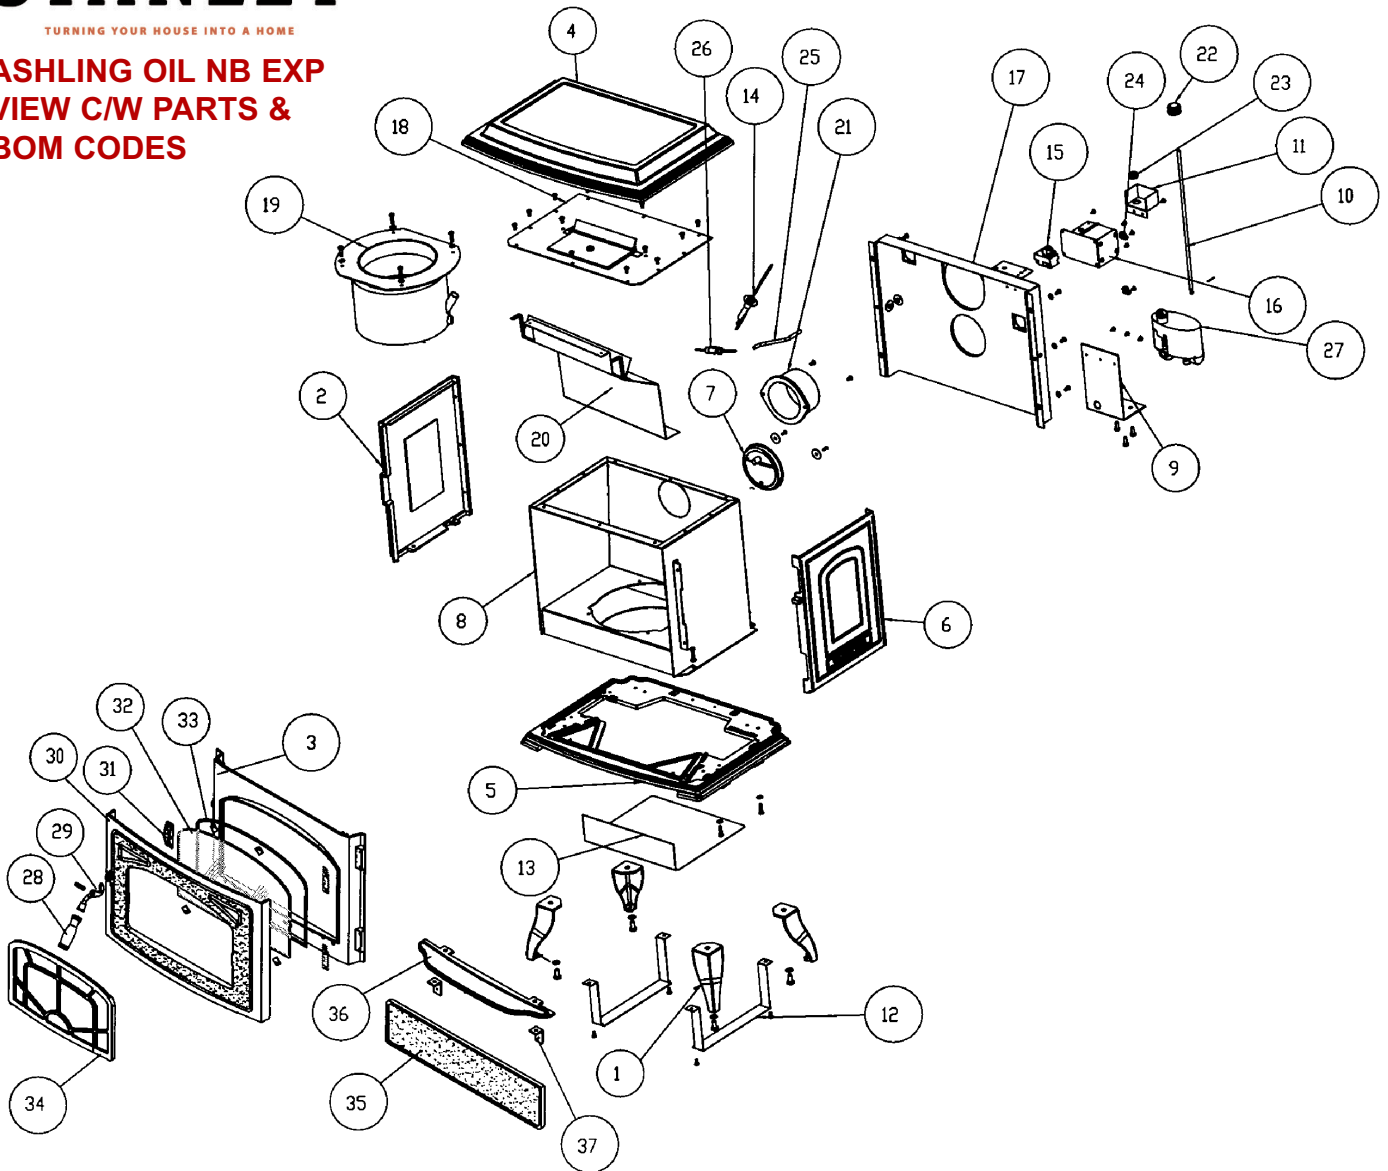

## ASHLING OIL NB EXP VIEW C/W PARTS & BOM CODES

- |  |                                      |
|--|--------------------------------------|
| 1. LEG (SHORT) - B00077AXX                       | 25. ANNEALED COPPER PIPE- V00472BXX  |
| 2. LH SIDE PANEL - B00122BXX                     | 26. SCRUBBER - V00473AXX             |
| 3. FRONT - B00299CXX                             | 27. OIL VALVE - V00475AXX            |
| 4. HOB - B00303BXX                               | 28. TIMBER HANDLE - U00009AXX        |
| 5. BASE - B00304CXX                              | 29. DOOR LATCH - V00055AXX           |
| 6. RH PANEL - B00499BXX                          | 30. FRONT DOOR - B00110BXX           |
| 7. 5" DRAFT REGULATOR - F00553AXX                | 31. DOOR CATCH - V00048AXX           |
| 8. COMBUSTION CHAMBER - F00554DXX                | 32. DOOR GLASS - T00005AXX           |
| 9. VALVE SUPPORT BRACKET - F00590BXX             | 33. GLASS RETAINING CLIP - L00344AXX |
| 10. VALVE CONTROL ROD - F00592BXX                | 34. DOOR GRILL - B00111BXX           |
| 11. CABLE PROTECTION BOX - F00593BXX             | 35. SUMP COVER - B00305AXX           |
| 12. HEAT-SHIELD BRACKET - F00665AXX              | 36. FRONT ASHTRAY - B00114AXX        |
| 13. HEAT-SHIELD - F00666BXX                      | 37. SUMP COVER BRACKET - F00273AXX   |
| 14. IGNITION PROBE C/W LEADS - G00206AXX         |                                      |
| 15. IGNITION SWITCH - G00273AXX                  |                                      |
| 16. TRANSFORMER C/W BRACKET - G00209AXX          |                                      |
| 17. HEAT SHIELD ASSEMBLY - L00272FXX             |                                      |
| 18. COMBUSTION CHAMBER ROOF ASSEMBLY - L00282AXX |                                      |
| 19. BURN POT ASSEMBLY - L00318CXX                |                                      |
| 20. BAFFLE ASSEMBLY - F00683AXX                  |                                      |
| 21. FLUE OUTLET 125 DIA. - Q00660AXX             |                                      |
| 22. CONTROL KNOB - U00086AXX                     |                                      |
| 23. GROMMET - V00100AXX                          |                                      |
| 24. P CLIPS (RS 543-361) - V00111AXX             |                                      |