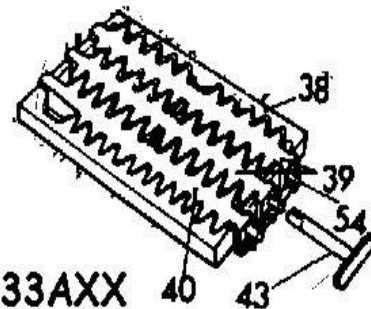

79. Hot Plate Cover Rope - **J00016AXX**
80. Stay to Hob - **V00096AXX**
81. 10mm Hob Fixing Screw - **W00920AXX**
82. Cap to Stay Nut - **W00923AXX**
83. Towel Rail - **V00088AXX**
84. Cover Plate to Front - Long - **F00084AXX**
85. Cover Plate to Front - Short - **F00083AXX**
86. Thermostat Holder - **F00076AXX**
88. Fire Door Spin Valve - **B00032AXX**
89. Thermostat Protection Mesh - **Consumable**
90. Fire Door Warming Plate - **N00088DXX**
91. Thermostat Holder Rod & Hinge - **U00130AXX**
92. Port Hole Knob - **U00031AXX**

Item 38
Grate Bar Frame
STAN-Q00149AXX

Item 39 (require 2 off)
Standard Bar
STAN-Q00148AXX

Item 40
Special Bar
STAN-Q00233AXX

Item 43
Riddling Tool
STAN-F00063AXX

Item 54
Bar Fire Link
STAN-F00097AXX