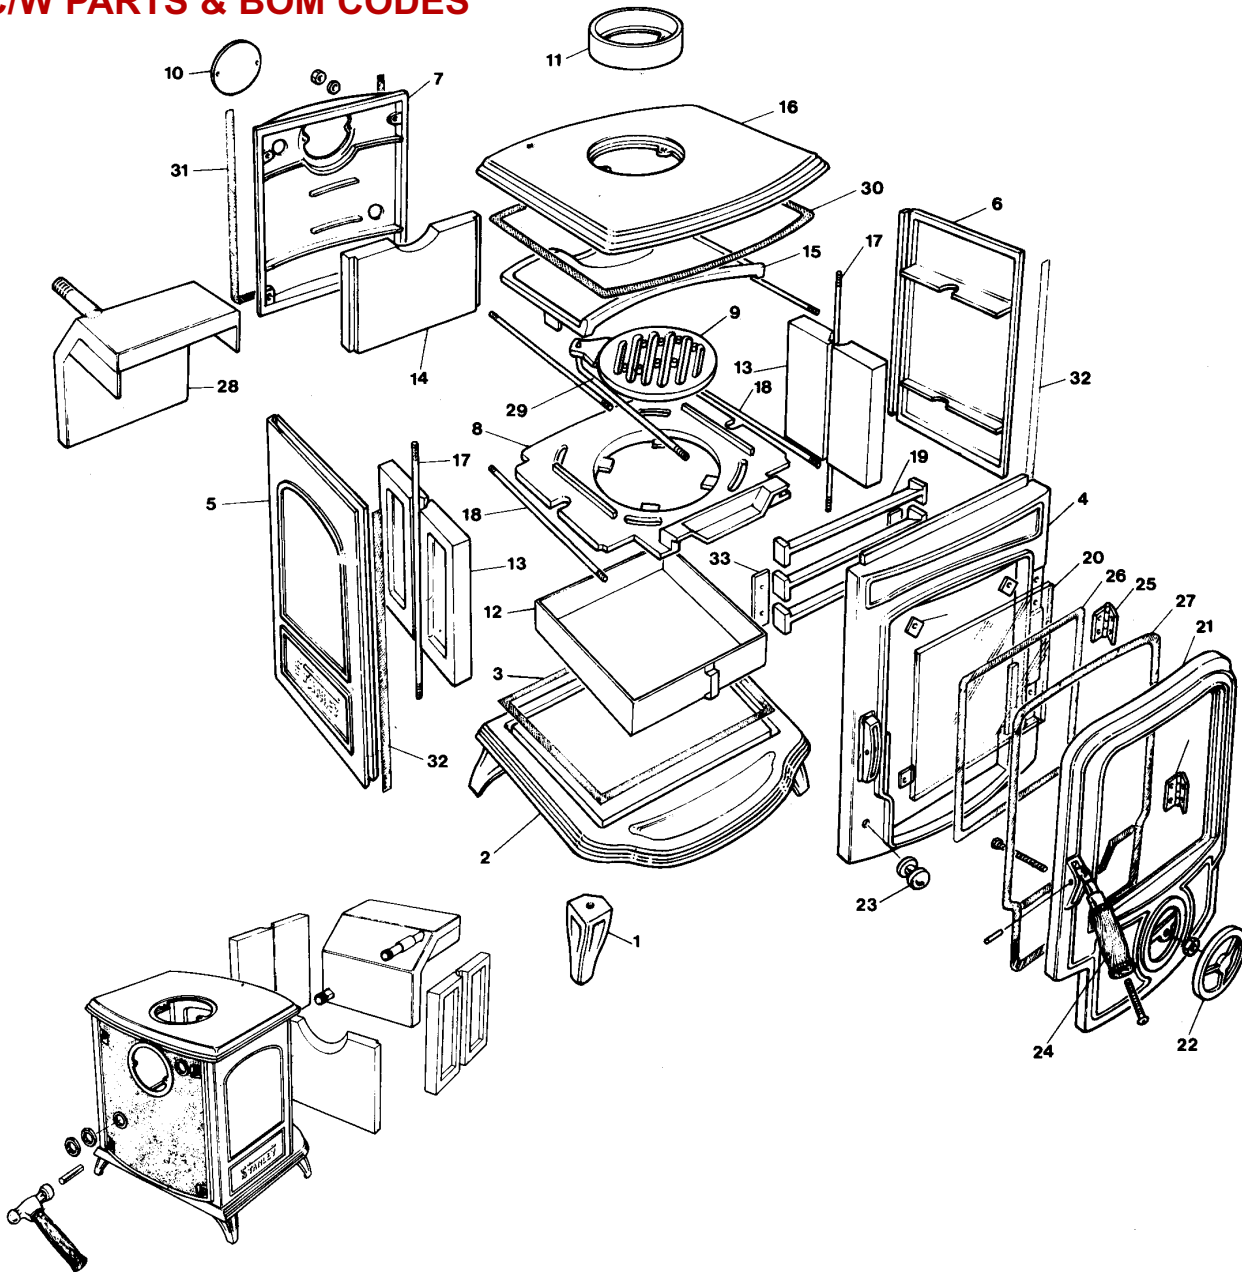

OISIN SOLID FUEL EXP VIEW C/W PARTS & BOM CODES

- | | |
|--|---|
| 1. Legs - B00511AXX (LONG) / B00001AXX (SHORT) | 18. Short Tie Bolts - V00053AXX |
| 2. Base - B00002AXX | 19. Fire Fence Bars - Q00005AXX |
| 3. Base Sealing Tape - Consumable | 20. Door Glass - T00001AXX |
| 4. Front - B00003AXX | 21. Door - B00010BXX |
| 5. Left Hand Side - B00004BXX | 22. Spin Valve - B00012AXX |
| 6. Right Hand Side - B00005BXX | 23. Grate Shaker Control Knob - U00001AXX |
| 7. Back Plate - Q00576BXX | 24. Door Handle - U00009AXX |
| 8. Grate Base Plate - Q00001BXX | 25. Door Hinges - U00010AXX |
| 9. Grate - Z00025BXX | 26. Door Glass Sealing Tape - Consumable |
| 10. Outlet Blank - B00006AXX | 27. Door Sealing Rope - Consumable |
| 11. Flue Spigot - B00007AXX | 28. Optional Boiler - F00015AXX |
| 12. Oisin Ashpan - F00001AXX | 29. Grate Shaker Connecting Rod - V00001AXX |
| 13. Oisin Side Bricks - H00001AXX | 30. Hob Sealing Rope - Consumable |
| 14. Oisin Back Brick - H00002AXX | 31. Back Plate Sealing Rope - Consumable |
| 15. Oisin Top Baffle - Q00003XX | 32. Side Plate Sealing Rope - Consumable |
| 16. Hob - B00008BXX | 33. Fire Fence Retainers - Q00006AXX |
| 17. Long Tie Bolts - V00052AXX | 34. Door Catch - V00002AXX |
| | 35. Glass Clips - F00003AXX |
| | 36. Door Latch C/P - V00003AXX |