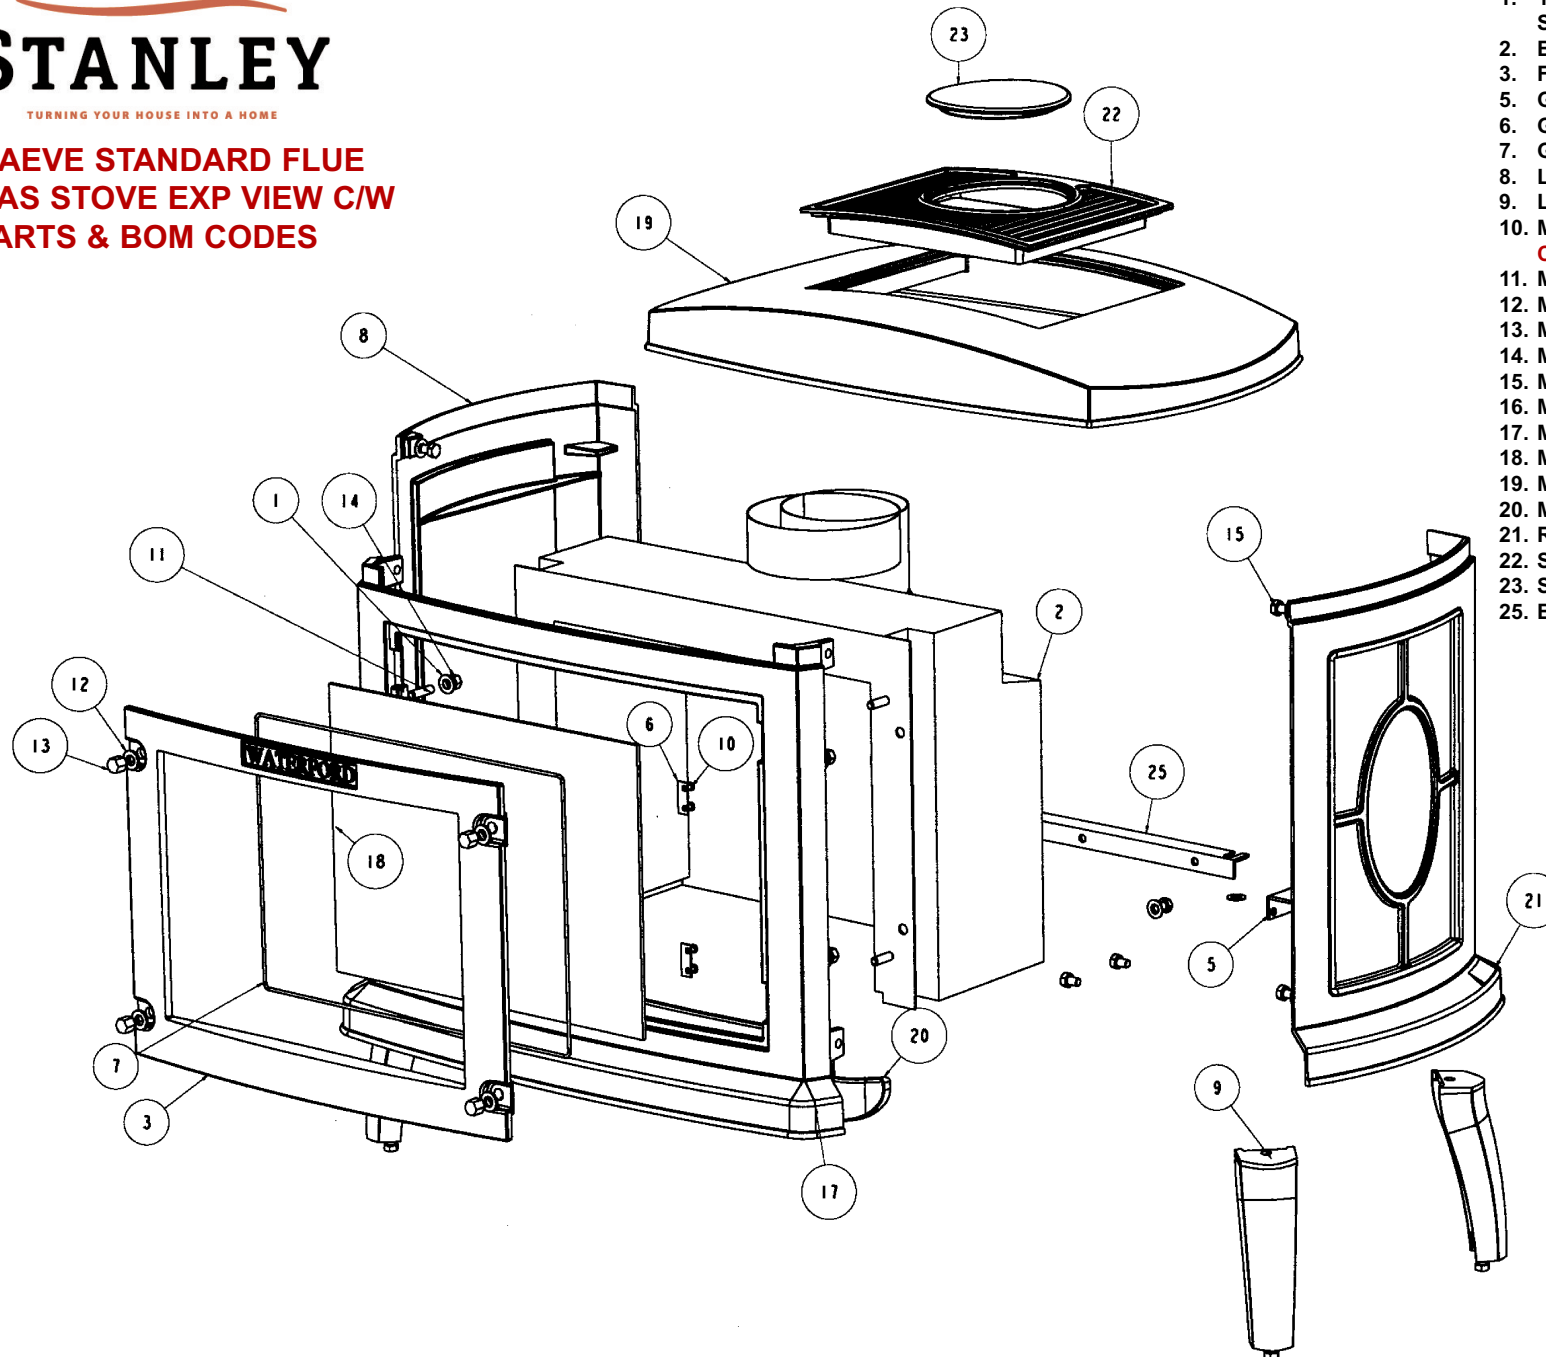

STANLEY

TURNING YOUR HOUSE INTO A HOME

MAEVE STANDARD FLUE GAS STOVE EXP VIEW C/W PARTS & BOM CODES

1. 10mm I.D 19mm O.D Standard Washer - **Consumable**
2. Burner - **D00012AXX**
3. Front Door No Grill - **B00397AXX**
5. Gas Valve Bracket - **V00343AXX**
6. Glass Clip - **F00342AXX**
7. Glass Rope - **Consumable**
8. Left Hand Side - **B00392AXX**
9. Leg - **B00394AXX**
10. M4 x 6mm RD Head Slotted Screw - **Consumable**
11. M8 x 30mm Socket Hd Stud - **Consumable**
12. M8 Brass Washer - **Consumable**
13. M8 Cap Nut - **Consumable**
14. M8 MS Nut - **Consumable**
15. M8 x 12mm Hex Head Bolt - **Consumable**
16. M8 x 30mm Hex Head Bolt - **Consumable**
17. Med. Front Casting - **B00402CXX**
18. Med. Glass - **T00014AXX**
19. Med. Hob - **B00393AXX**
20. Med. Skirt - **B00398AXX**
21. Righthand Side - **B00403AXX**
22. Std Flue Blanking Plate - **B00396AXX**
23. Std Flue Outlet - **B00395AXX**
25. Bracing Bar - **V00344AXX**