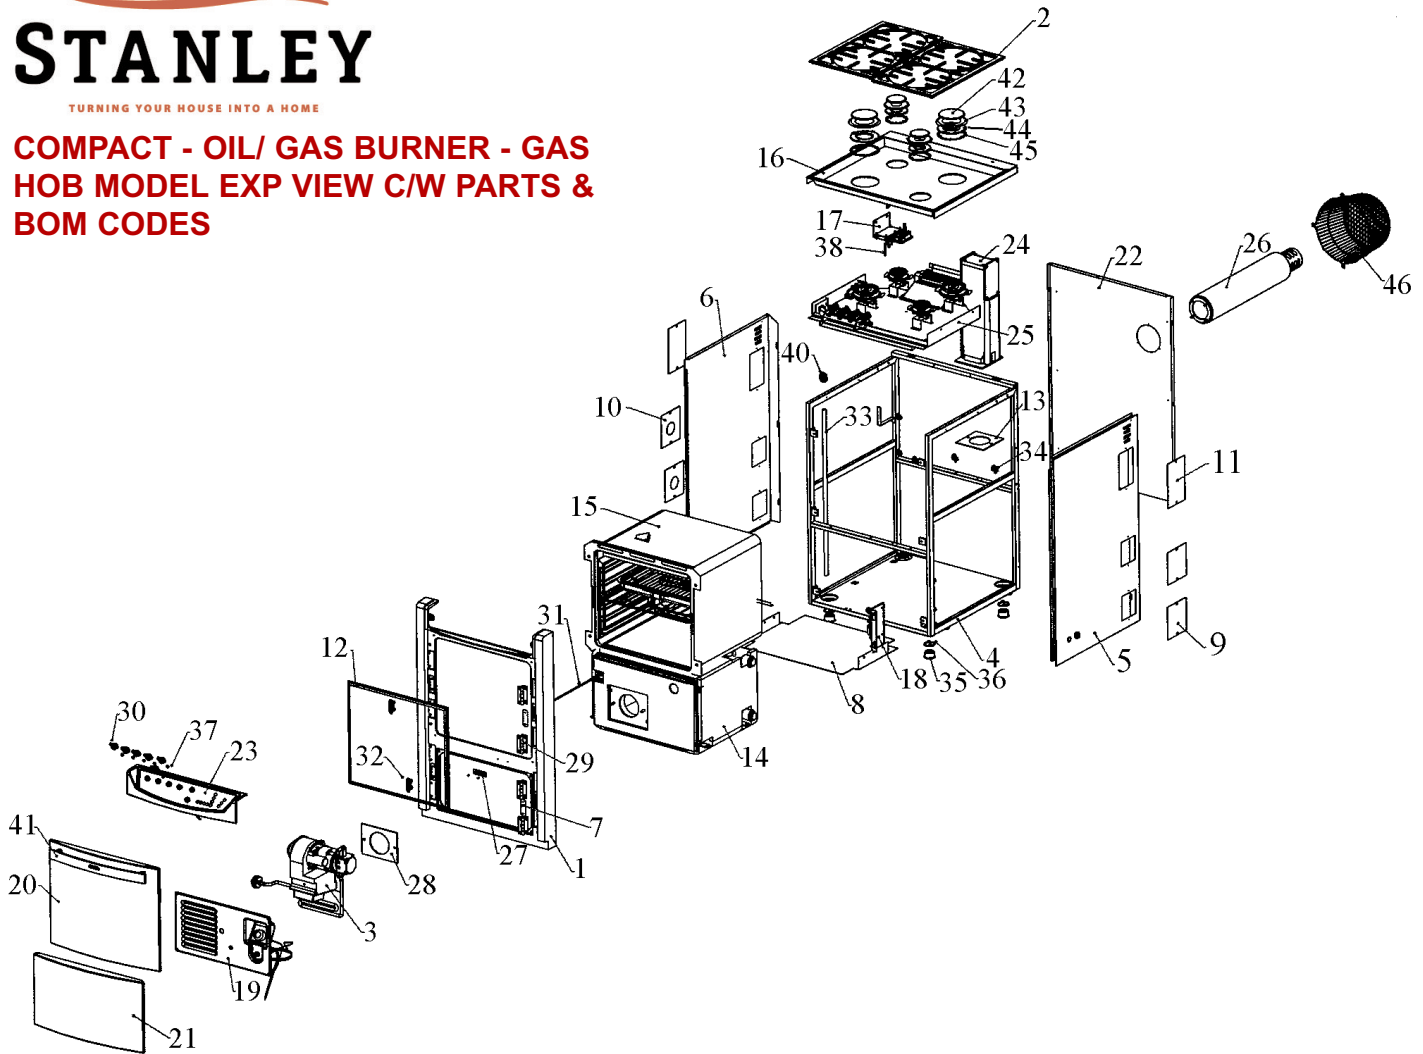

STANLEY

TURNING YOUR HOUSE INTO A HOME

COMPACT - OIL/ GAS BURNER - GAS HOB MODEL EXP VIEW C/W PARTS & BOM CODES

- | | |
|--|--|
| 1. Front Casting - B00448CXX | 22. Back Panel - F00372DXX |
| 2. Pan Support - B00489BXX | 23. Control Panel Gas Hob - L00260AXX |
| 3. Burner - D00020AXX (GAS) / D00019AXX (OIL) | 24. Flue Assembly Complete - L00261AXX |
| 4. Chassis - F00371AXX | 25. Cooling Plate Assembly - L00262AXX |
| 5. RH Side Panel - L00312BXX | 26. Back External Flue Assy - F00533BXX |
| 6. LH Side Panel - F00374BXX | 27. Serial Number Plate - N00234BXX |
| 7. Door Catch Blanking Plate - F00375AXX | 28. Burner Gasket - D00400AXX |
| 8. Boiler Slide Tray - F00391AXX | 29. Door Hinge - U00073AXX |
| 9. Side Panel Blanking Plate - F00518AXX | 30. Control Knob - U00084AXX |
| 10. Boiler Connection Blanking Plate - F00519BXX | 31. Thermostat Bulb Spacer - V00117AXX |
| 11. Side Panel Flue Blanking Plate - F00537AXX | 32. Roller Latch - V00352AXX |
| 12. Rubber Oven Door Seal - J00061AXX | 33. Burner to Hob Gas Pipe - V00390AXX |
| 13. Flue Terminal Gasket - J00089AXX | 34. Push Mounted Tie - V00431AXX |
| 14. Boiler Assembly - L00224BXX | 35. Ball Transfer Unit (522-0) - V00454AXX |
| 15. Fabricated Oven - L00226DXX | 36. CL14-Fixing Clip - V00455AXX |
| 16. Hob - L00228BXX | 37. Compression Ring - V00458AXX |
| 17. Mains Inlet Connector Assy - L00244CXX | 38. Hook Bolt - F00807AXX |
| 18. Control PCB Bracket Assy - L00249BXX | 40. 1/2" to 16mm Elbow - W00954AXX |
| 19. Boiler Control Panel Assy - L00250AXX | 41. Towel Rail - V00447AXX |
| 20. Main Oven Door Assy - L00252AXX | 42. Burn Unit Cap |
| 21. Boiler Door - L00353AXX | 43. Burn Unit Bezel |
| | 44. Burn Unit Fixing Disc |
| | 45. Burn Unit Gasket |
| | 46. Terminal Guard - V00478AXX |

G00175BXX
G00176AXX