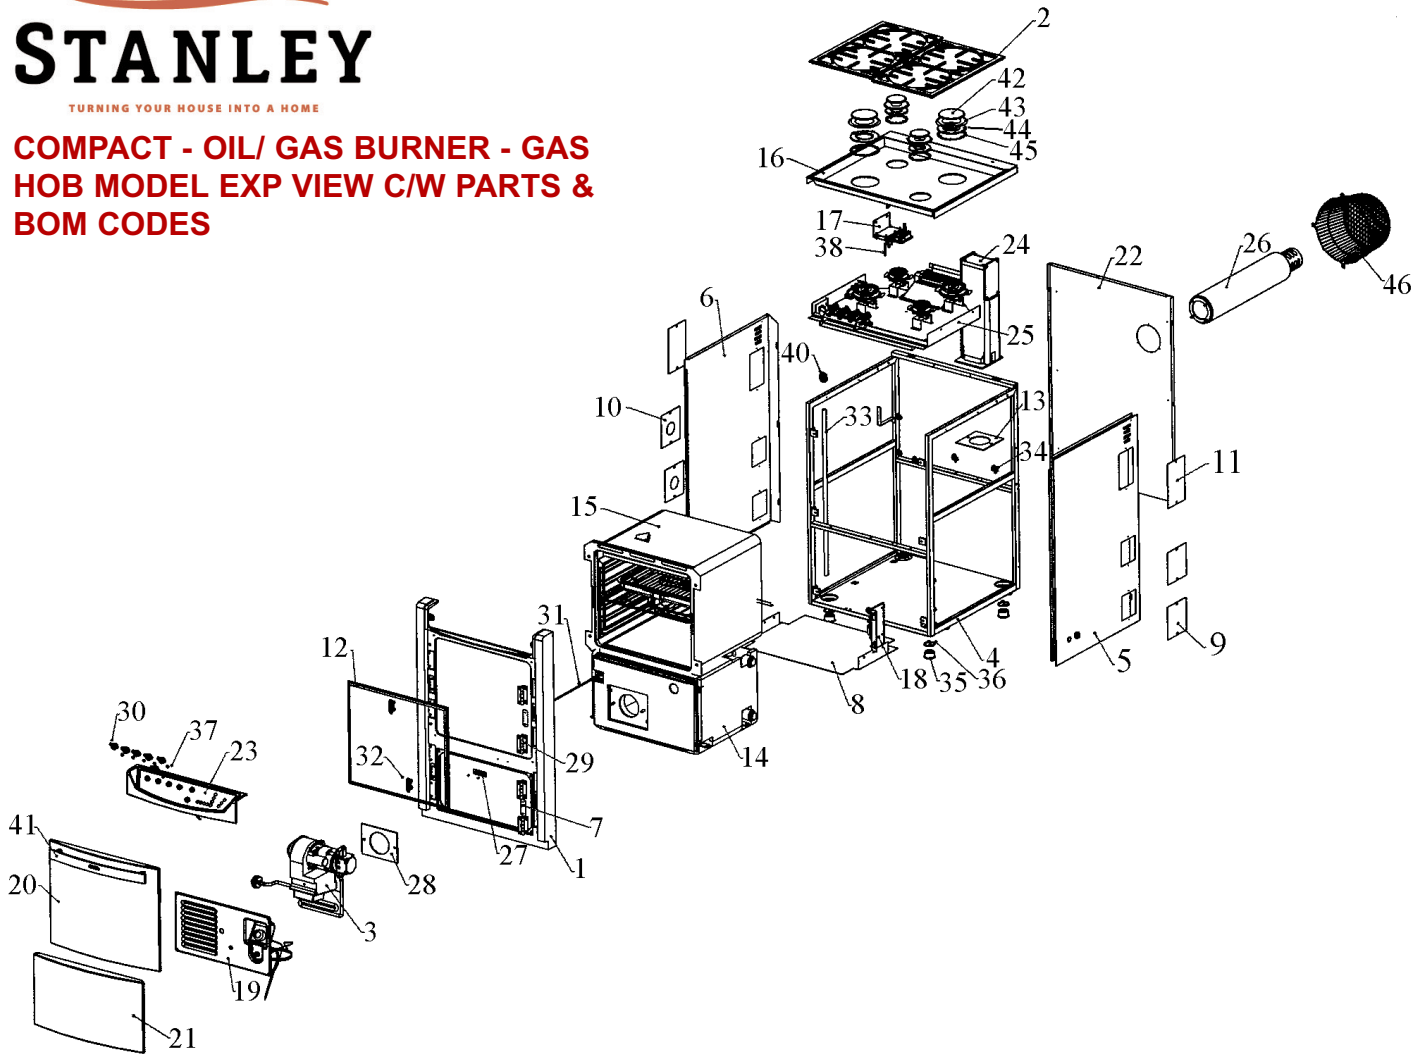

STANLEY

TURNING YOUR HOUSE INTO A HOME

COMPACT - OIL/ GAS BURNER - GAS HOB MODEL EXP VIEW C/W PARTS & BOM CODES

1. Front Casting - B00448CXX
2. Pan Support - B00489BXX
3. Burner - D00020AXX (GAS) / D00019AXX (OIL)
4. Chassis - F00371AXX
5. RH Side Panel - L00312BXX
6. LH Side Panel - F00374BXX
7. Door Catch Blanking Plate - F00375AXX
8. Boiler Slide Tray - F00391AXX
9. Side Panel Blanking Plate - F00518AXX
10. Boiler Connection Blanking Plate - F00519BXX
11. Side Panel Flue Blanking Plate - F00537AXX
12. Rubber Oven Door Seal - J00061AXX
13. Flue Terminal Gasket - J00089AXX
14. Boiler Assembly - L00224BXX
15. Fabricated Oven - L00226DXX
16. Hob - L00228BXX
17. Mains Inlet Connector Assy - L00244CXX
18. Control PCB Bracket Assy - L00249BXX
19. Boiler Control Panel Assy - L00250AXX
20. Main Oven Door Assy - L00252AXX
21. Boiler Door - L00353AXX

22. Back Panel - F00372DXX
23. Control Panel Gas Hob - L00260AXX
24. Flue Assembly Complete - L00261AXX
25. Cooling Plate Assembly - L00262AXX
26. Back External Flue Assy - F00533BXX
27. Serial Number Plate - N00234BXX
28. Burner Gasket - D00400AXX
29. Door Hinge - U00073AXX
30. Control Knob - U00084AXX
31. Thermostat Bulb Spacer - V00117AXX
32. Roller Latch - V00352AXX
33. Burner to Hob Gas Pipe - V00390AXX
34. Push Mounted Tie - V00431AXX
35. Ball Transfer Unit (522-0) - V00454AXX
36. CL14-Fixing Clip - V00455AXX
37. Compression Ring - V00458AXX
38. Hook Bolt - F00807AXX
40. 1/2" to 16mm Elbow - W00954AXX
41. Towel Rail - V00447AXX
42. Burn Unit Cap
43. Burn Unit Bezel
44. Burn Unit Fixing Disc
45. Burn Unit Gasket
46. Terminal Guard - V00478AXX