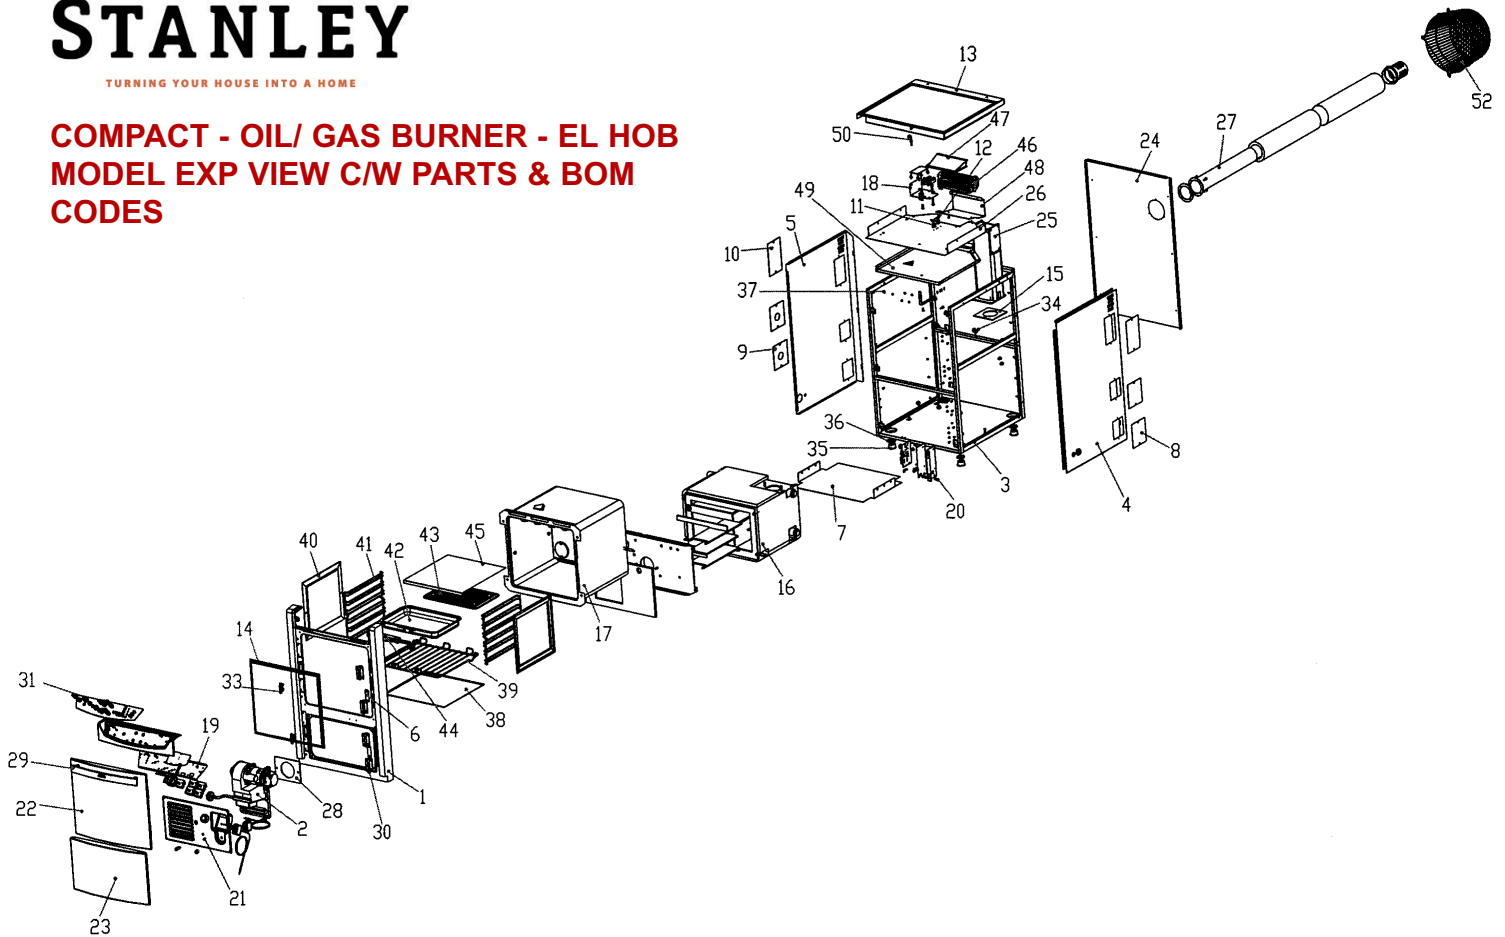

## COMPACT - OIL/ GAS BURNER - EL HOB MODEL EXP VIEW C/W PARTS & BOM CODES

- |   |  |
|---|--|
| 1. Front Casting - B00448CXX                    | 27. Back External Flue Assy - F00533BXX    |
| 2. Burner - D00025AXX (GAS) / D00019AXX (OIL)   | 28. Burner Gasket - D00400AXX              |
| 3. Chassis - F00371KXX                          | 29. Towel Rail - V00447AXX                 |
| 4. RH Side Panel - L00312BXX                    | 30. Door Hinge - U00073AXX                 |
| 5. Side Panel LH - F00374BXX                    | 31. Control knob - U00084AXX               |
| 6. Door Catch Blanking Plate - F00375AXX        | 32. Roller Latch - V00352AXX               |
| 7. Boiler Slide Tray - F00391AXX                | 34. Push Mounted Tie - V00431AXX           |
| 8. Side Panel Blanking Plate - F00518AXX        | 35. Ball Transfer Unit (522-0) - V00454AXX |
| 9. Boiler Connection Blanking Plate - F00519BXX | 36. CL14-Fixing Clip - V00455AXX           |
| 10. Side Panel Flue Blanking Plate - F00537AXX  | 37. Compression Ring - V00458AXX           |
| 11. Snap Switch - G00181AXX                     | 38. Oven Drip Tray - F00527AXX             |
| 12. Snap Switch - G00193AXX                     | 39. Oven Shelf - V00358AXX                 |
| 13. Electric Hob - G00199BXX                    | 40. Oven Stay-Clean Panel - F00528AXX      |
| 14. Rubber Oven Door Seal - J00061AXX           | 41. Side Shelf - V00359AXX                 |
| 15. Flue Terminal Gasket - J00089AXX            | 42. Roasting Tin - V00355AXX               |
| 16. Boiler Assembly - L00224BXX                 | 43. Roasting Tin Grill - V00357AXX         |
| 17. Oven - L00226DXX                            | 44. Roasting Tin Handle - V00356AXX        |
| 18. Mains Inlet Connector Assy - L00244CXX      | 45. Heat Shield - F00396AXX                |
| 19. Control Panel Assy - L00246AXX              | 46. Blower Heater - G00195AXX              |
| 20. Control PCB Bracket Assembly - L00249BXX    | 47. Deflector Plate - F00545BXX            |
| 21. Boiler Control Panel Assembly - L00270BXX   | 48. Blower Mounting Bracket - F00714AXX    |
| 22. Main Oven Door Assembly - L00252AXX         | 49. Cooling Plate Base - F00530FXX         |
| 23. Boiler Door - L00353AXX                     | 50. Hook Bolt - F00807AXX                  |
| 24. Back Panel - F00372DXX                      | 52. Terminal Guard - V00478AXX             |
| 25. Flue Assembly Complete - L00261AXX          |  |
| 26. Cooling Plate Top - F00549DXX               |  |