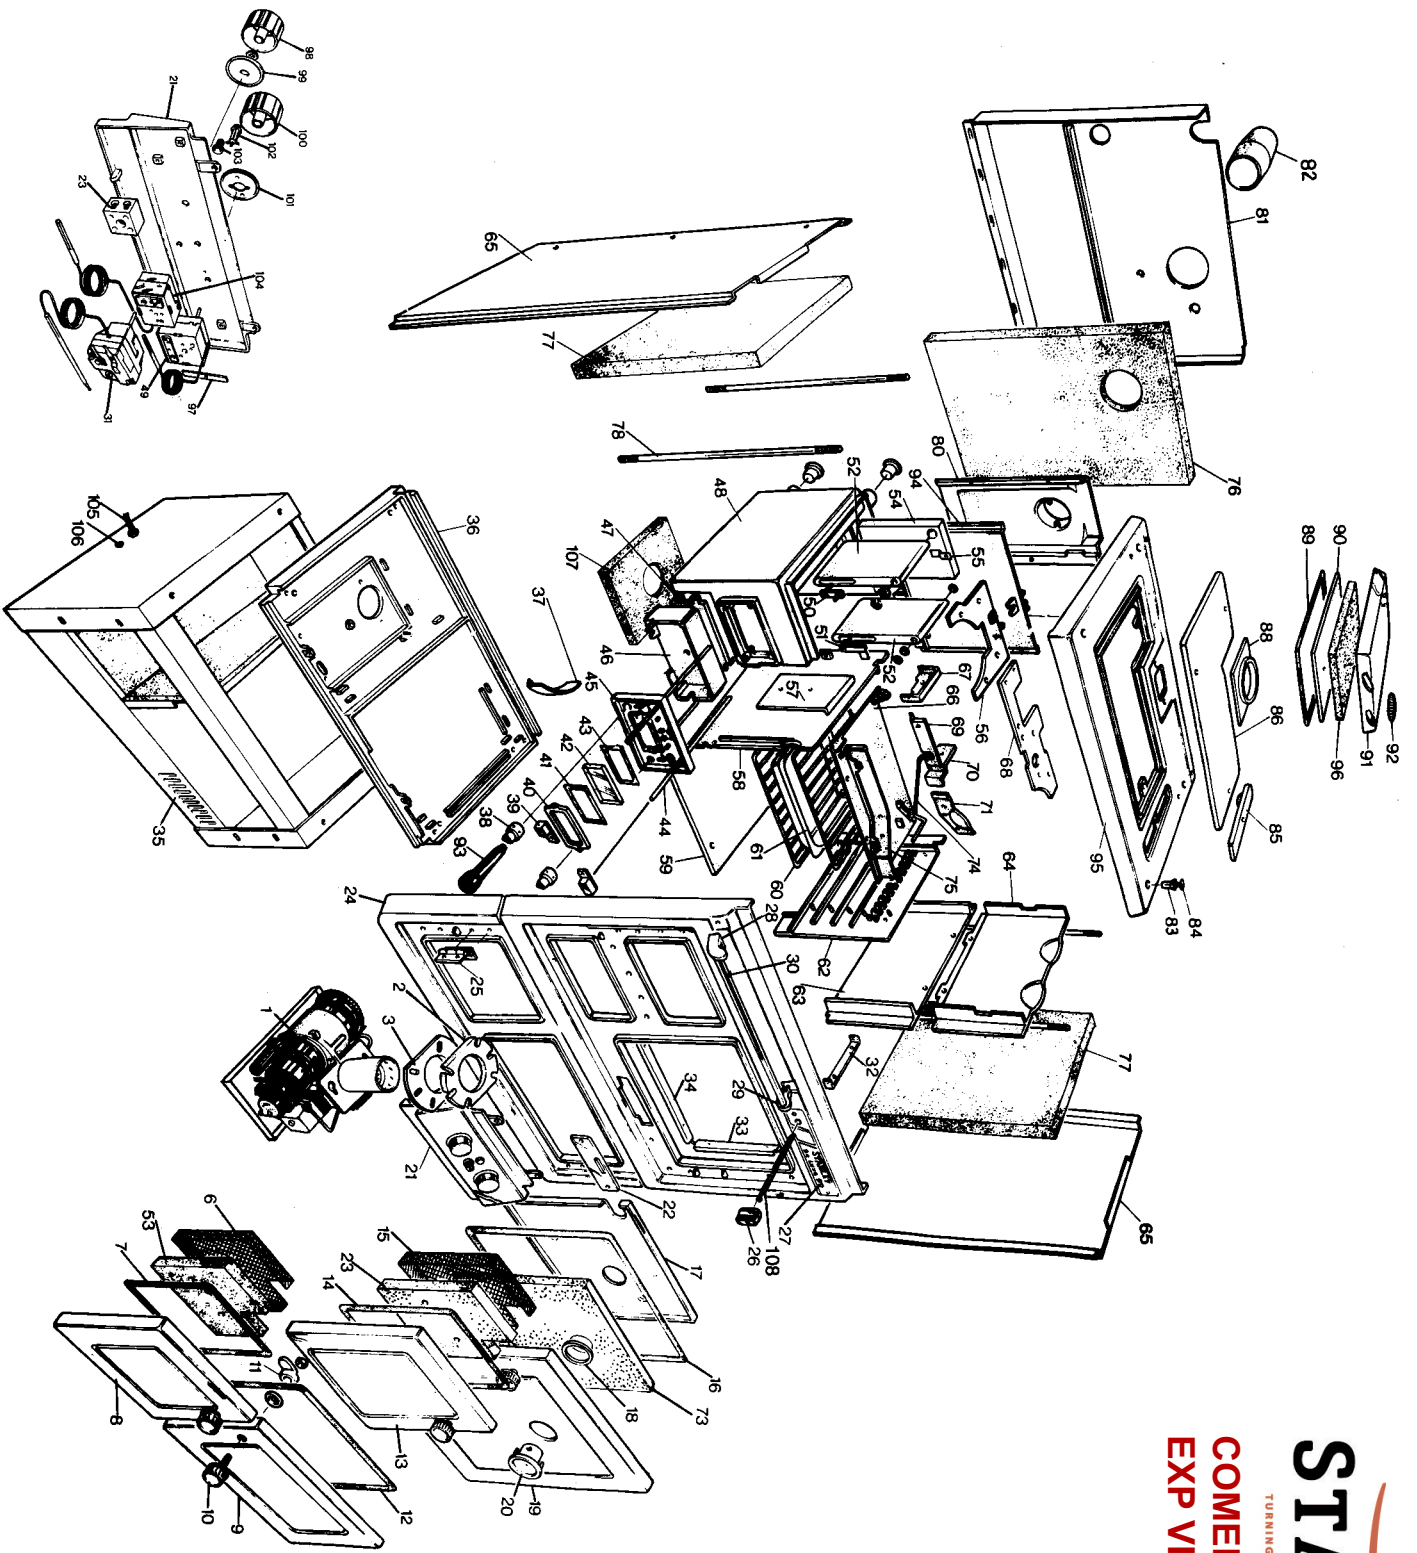

COMERAGH OIL FIRED - PARTS & BOM CODES

- | | | | |
|-----|--|------|---|
| 1. | Comeragh Oil Burner - D000144XX | 76. | Back Insulation - L00398AXX |
| 2. | Flange Gasket - D00396AXX | 77. | Side Insulation Wool - L00398AXX |
| 3. | Flange - D00296AXX | 78. | Stay Rods - V00082DXX |
| 6. | Burner Door Mesh - F00203AXX | 79. | Steam Escape - Q00107AXX |
| 7. | Burner Door Sealing Rope - Consumable | 80. | Flue Back - Q00241BXX |
| 8. | Burner Door - B00131AXX | 81. | Back Panel - F00068DXX |
| 9. | Warning Door - B00130AXX | 82. | Back Outlet Connection - Q00098AXX |
| 10. | Door Knob - U00076AXX | 83. | Stay Nut - W000920AXX |
| 11. | Door Catch - V00084AXX | 84. | Cap to Stay Nut - W000923AXX |
| 12. | Warning Door Sealing Rope - Consumable | 85. | Comeragh Oil Cleaning Plate - Q00637AXX |
| 13. | Fire Door - B00248AXX | 86. | Comeragh Oil Hotplate - Q00240CXX |
| 14. | Fire Door Sealing Rope - Consumable | 88. | Flue Outlet Collar - B00247AXX |
| 15. | Fire Door Mesh - F00202AXX | 89. | Hotplate Cover Sealing Rope Consumable |
| 16. | Oven Door Sealing Rope - Consumable | 90. | Plate to Cover - F00067BXX |
| 17. | Oven Door Panel Inner - F00054CXX | 91. | Hotplate Cover - B00155AXX |
| 18. | Gasket | 92. | Handle to Hotplate Cover - U00026AXX |
| 19. | Oven Door - B00126BXX | 93. | Baffle Operating Tool - V00101AXX |
| 20. | Thermometer - G00005AXX | 94. | Top Oven Back - Q00128BXX |
| 21. | Control Panel - B00251AXX | 95. | Hob - B00136BXX |
| 22. | Cleaning Door to Front - B00141AXX | 96. | Hotplate Cover Insulation - L00295AXX |
| 23. | Fire Door Insulation - Consumable | 97. | Capillary Clip - F00121AXX |
| 24. | Bottom Front Frame - B00137AXX / B00138AXX | 98. | Oven Thermostat Knob - U000038AXX |
| 25. | Door Hinge - U00019AXX | 99. | Oven Thermostat Bezel - U00041AXX |
| 26. | Comeragh DirectDamper Knob - U00024AXX | 100. | Boiler Stat Knob - U000039AXX |
| 27. | Nameplate - N00152AXX | 101. | Boiler Stat Bezel |
| 28. | Towel Rail Bracket LH - V00486AXX | 102. | Neon Indicator - G00009AXX |
| 29. | Towel Rail Bracket RH - V00487AXX | 103. | Limit Reset Cap - V00441AXX |
| 30. | Comeragh Towel Rail - V00070AXX | 104. | Limit Stat - G00006AXX |
| 31. | Oven Thermostat - G00200AXX | 105. | Cable Gland Nut - W000907AXX |
| 32. | Capillary Clip - F00123AXX | 106. | Grommet - V00100AXX |
| 33. | Side Capillary Covering - F00217AXXX | 107. | Combustion Chamber Base Baffle - Consumable |
| 34. | Bottom Capillary Covering - F00216AXX | 108. | Oven Damper Axle |
| 35. | Base - F00214AXX | | |
| 36. | Base Plate - Q00243AXX | | |
| 37. | Deflector Plate - F00218AXX | | |
| 38. | Baffle Knobs - V00107AXX | | |
| 39. | Cover Plate to Baffle Axle - F00215AXX | | |
| 40. | Viewing Glass Frame - B00191AXX | | |
| 41. | View Glass Frame Gasket - P00066AXX | | |
| 42. | Viewing Glass - T00006BXX | | |
| 43. | Viewing Glass Gasket - P00066AXX | | |
| 44. | Baffle Axle - V00150AXX | | |
| 45. | Combustion Chamber Plate - Cover - B00252AXX | | |
| 46. | Control Panel Insulation Box - Q00242AXX | | |
| 47. | Combustion Chamber Front Baffle - H00115AXX | | |
| 48. | Boiler - F00093AXX | | |
| 49. | Boiler Thermostat - G00007AXX | | |
| 50. | Baffle Cam LH - F00204AXX | | |
| 51. | Baffle Cam RH - F00205BXX | | |
| 52. | Comeragh Oil Baffle MK2 - H00058AXX | | |
| 53. | Burner Door Insulation - Consumable | | |
| 54. | Combustion Chamber Back Baffle - H00057AXX | | |
| 55. | Baffle Bracket - F00206AXX | | |
| 56. | Hob Protecting Plate Small - Q00102AXX | | |
| 57. | Oven Protecting Plate - Q00246AXX | | |
| 58. | Top Oven Side LH - Q00125BXX | | |
| 59. | Oven Base Plate - Q00121BXX | | |
| 60. | Oven Shelf - V00092BXX | | |
| 61. | Oven Baking Tin - V00091AXX | | |
| 62. | Oven RH Side - Q00122AXX | | |
| 63. | Bottom Flueway - Q00124AXX | | |
| 64. | Top Flueway - Q00123AXX | | |
| 65. | Side Panel - F00060BXX | | |
| 66. | Oven Top - Q00127AXX | | |
| 67. | Damper Guide LH - Q00109AXX | | |
| 68. | Hob Protecting Plate Large - Q00103AXX | | |
| 69. | Comeragh Direct Damper - Q00105AXX | | |
| 70. | Damper Guide RH - Q00106AXX | | |
| 71. | Top Back Flue Guide - Q00108AXX | | |
| 73. | Top Oven Door Insulation - Consumable | | |
| 74. | Direct Flue Damper Rod - V00080BXX | | |
| 75. | Front Flue Guide - Q00110AXX | | |