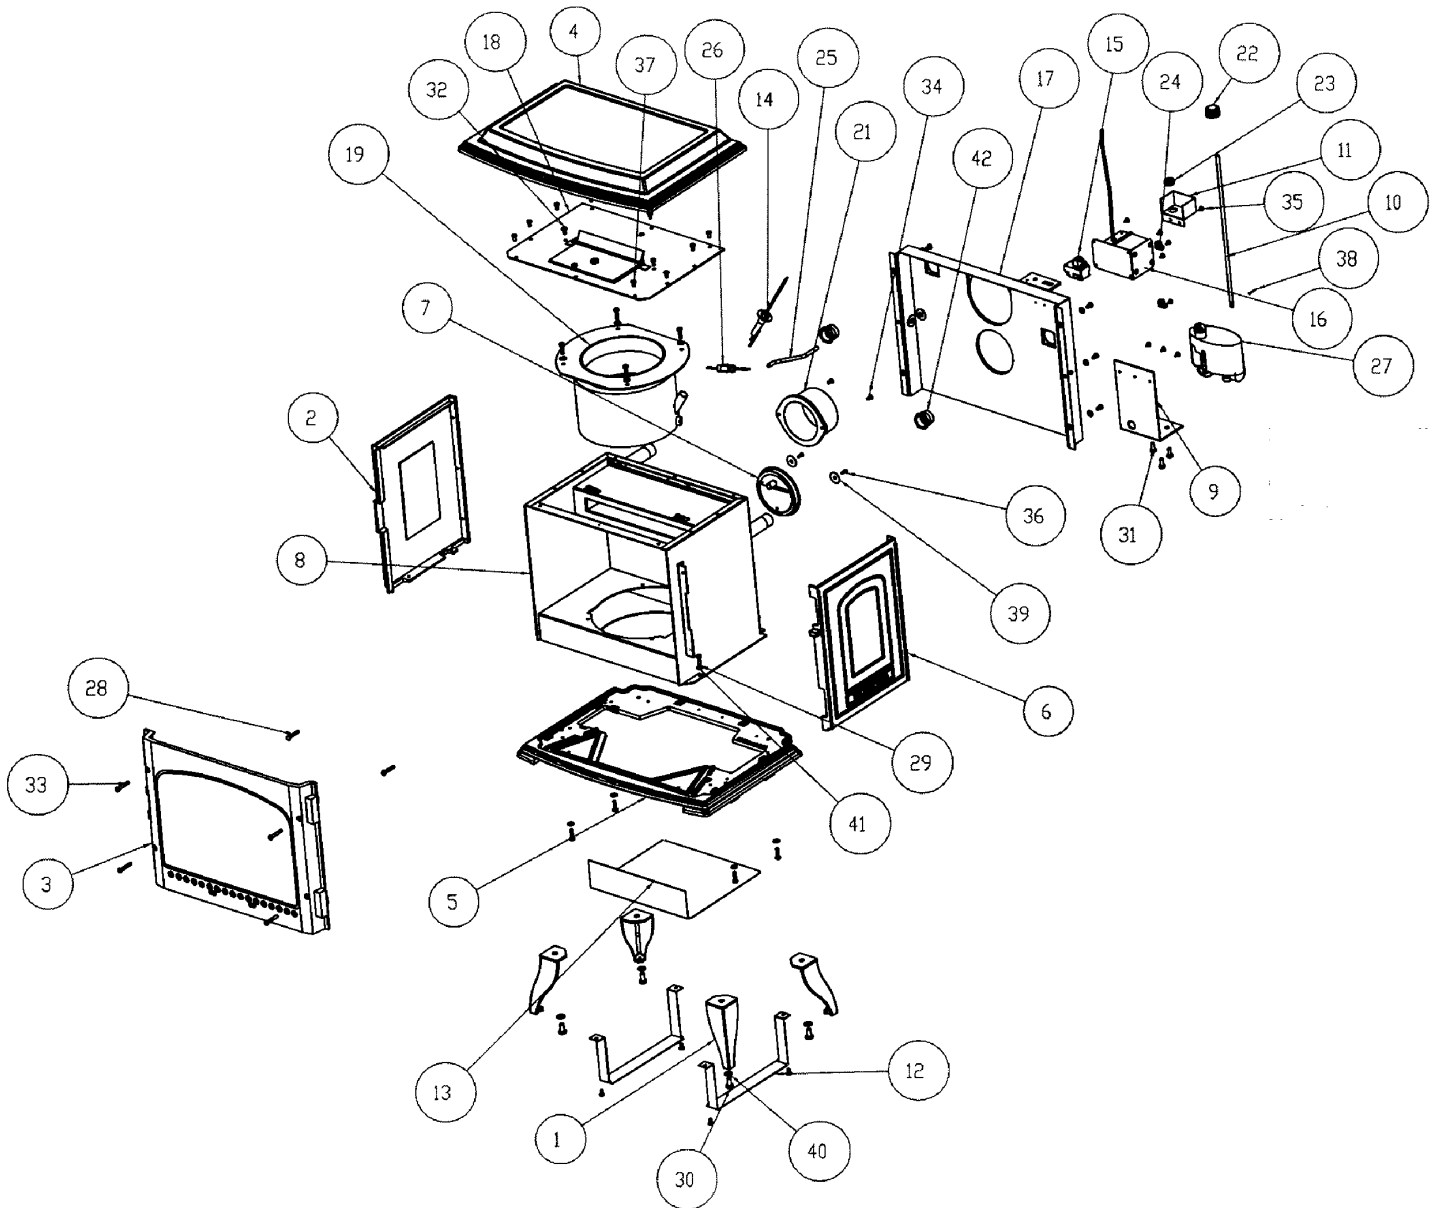

ASHLING OIL DHW EXP VIEW C/W PARTS & BOM CODES

- | | |
|--|--|
| 1. Leg (Short) - B00077AXX | 20. Ashling Boiler Assembly - L00347CXX |
| 2. LH Side Panel - B00122BXX | 21. Flue Outlet 125 Dia. - Q00660AXX |
| 3. Front - B00299CXX | 22. Control Knob - U00086AXX |
| 4. Hob - B00303BXX | 23. Grommet - V00100AXX |
| 5. Base - B00304CXX | 24. P-Clip (RS 543-361) - V00111AXX |
| 6. RH Panel - B00499BXX | 25. Annealed Copper Pipe - V00472BXX |
| 7. 5" Draft Regulator - F00553AXX | 26. Scrubber - V00473BXX |
| 8. Combustion Chamber - F00554DXX | 27. Oil Valve - V00570AXX |
| 9. Valve Support Bracket - F00590BXX | 28. Timber Handle - U00009AXX |
| 10. Valve Control Rod - F00592BXX | 29. Door Latch - V00055AXX |
| 11. Cable Protection Box - F00593BXX | 30. Front Door - B00110BXX |
| 12. Heat Shield Bracket - F00665AXX | 31. Door Catch - V00048AXX |
| 13. Heat Shield - F00666BXX | 32. Door Glass - T00005AXX |
| 14. Ignition Probe C/W Leads - G00206AXX | 33. Glass Retaining Clip - L00344AXX |
| 15. Ignition Switch - G00273AXX | 34. Door Grill - B00111BXX |
| 16. Transformer C/W Leads & Bracket - G00209BXX | 35. Sump Cover - B00305AXX |
| 17. Heat Shield Assembly - L00272FXX | 36. Front Ashtray - B00114AXX |
| 18. Combustion Chamber Roof Assy - L00282EXX | 37. Sump Cover Bracket - F00273AXX |
| 19. Burn Pot Assembly - L00318CXX | |