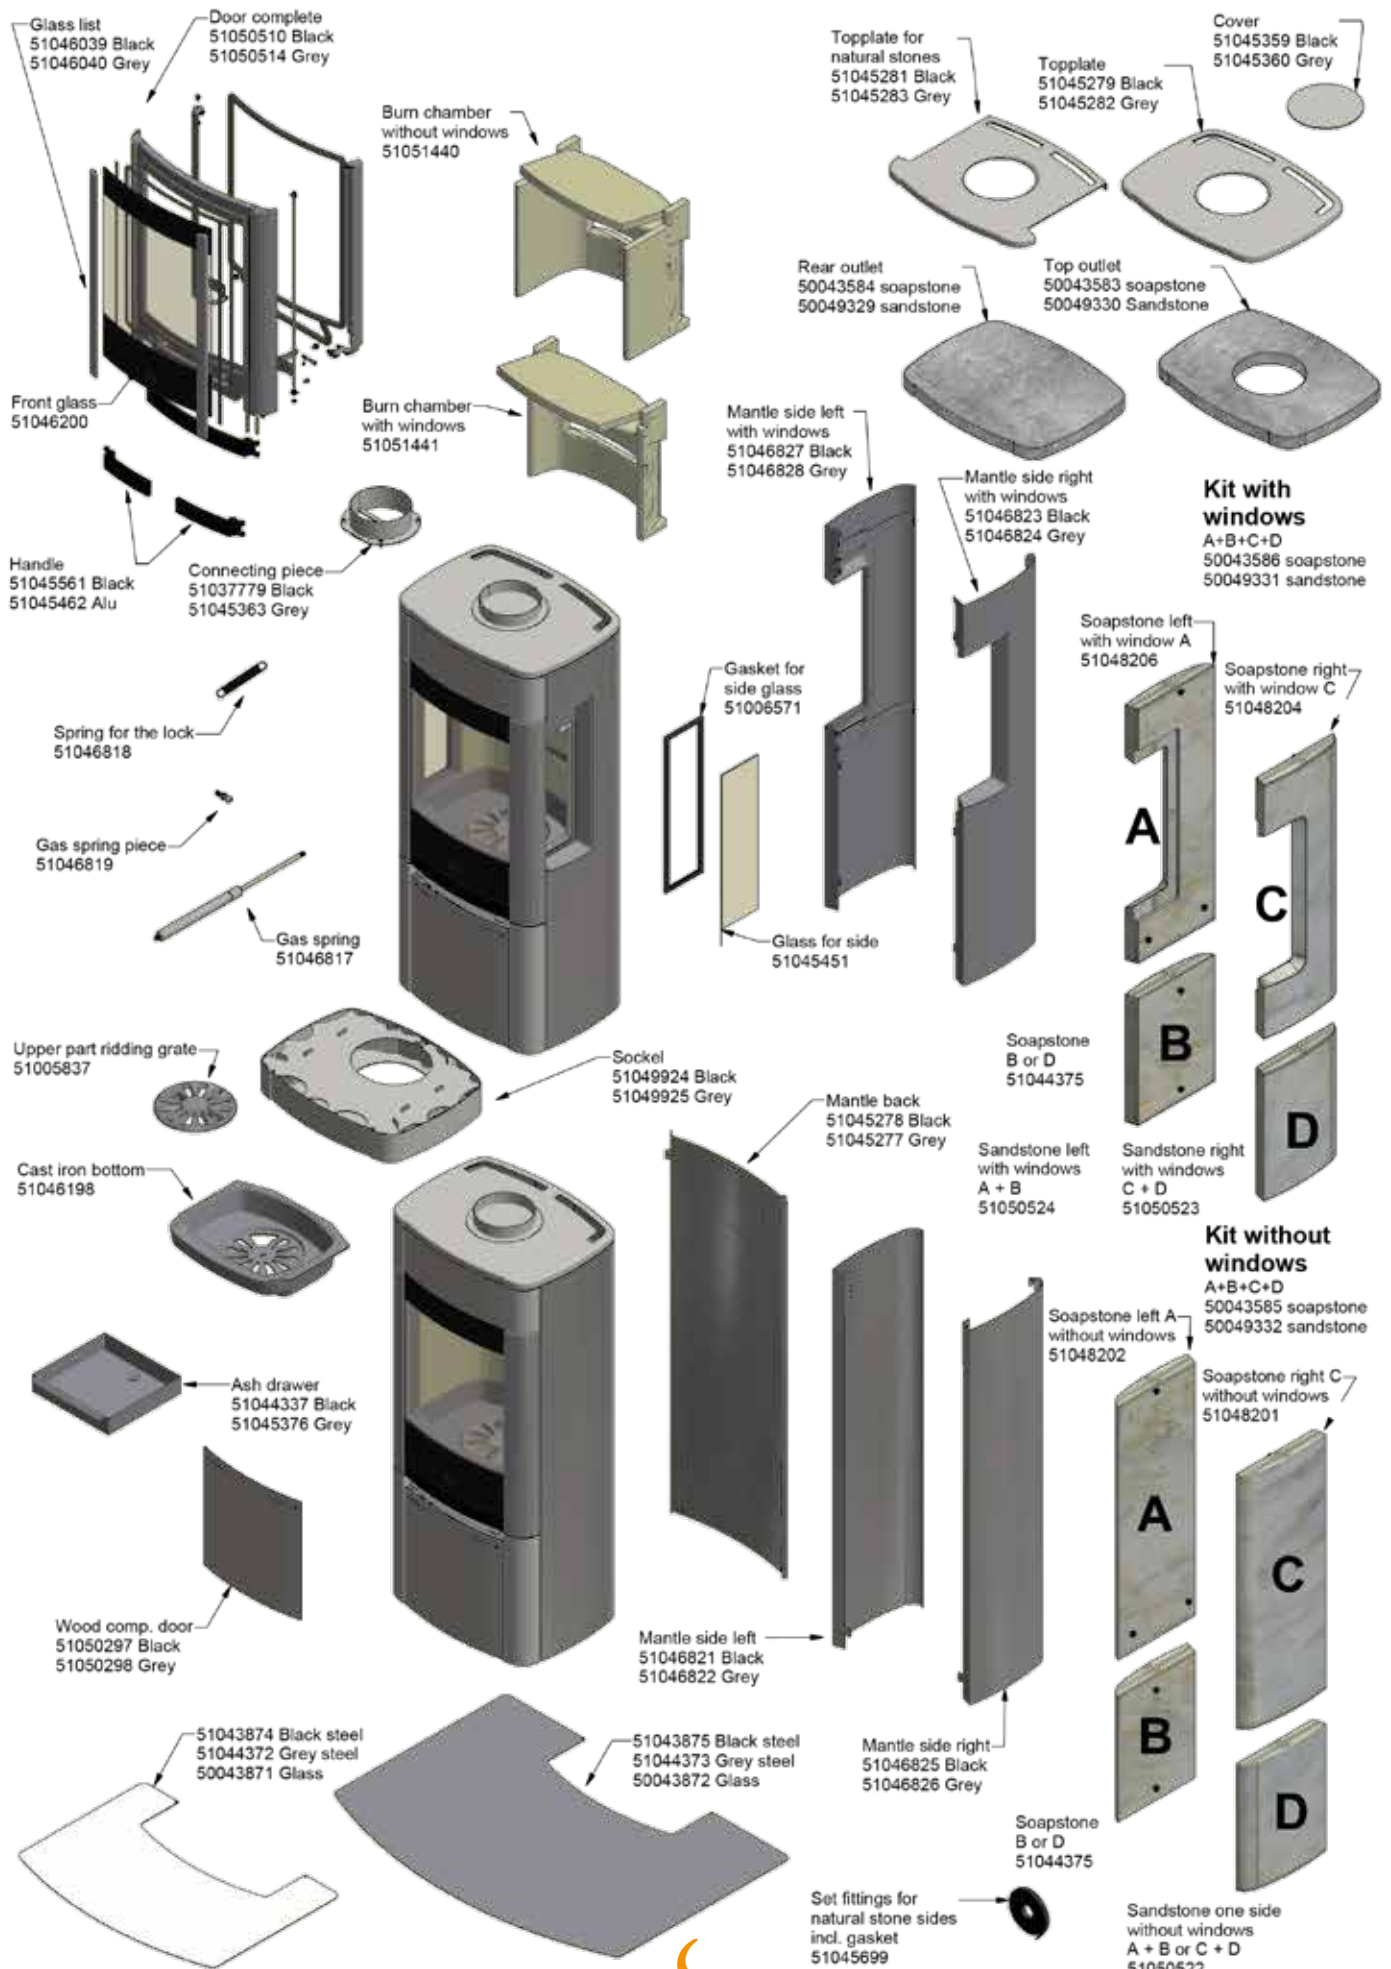

Exploded View Scan 65

Exploded View Scan 65

High Top 65-5/6/7/8/9/10

Top outlet
50043583 soapstone

Rear outlet
50043584 soapstone

Top plate steel
65-9/10
51051728 Black
51051729 Grey

Gasket
Type AA
51037833

Window
51050566

(Baking) Thermometer
50006014

Plate for oven
51050567

Mantle back
51050560 Black
51050561 Grey

Set supp. soapstones
E+F+G+H
50049249

Front stones
E or F
51050384

Side stones
G or H
51050385

Standard kit
without windows
A+B+C+D
50043585

Soapstone left A
without windows
51048202

Soapstone right C
without windows
51048201

soapstone
B or D
51044375

Mantle side left
51050562 Black

Mantle side right
51050563 Black

Air indicator plate
51050497 Black
51050498 Grey

Set supp. soapstones
E+F+G+H
50049249

Front stones
E or F
51050384

Side stones
G or H
51050385

Standard kit
with windows
A+B+C+D
50043586

Soapstone left A
with windows
51048206

Soapstone right C
with windows
51048204