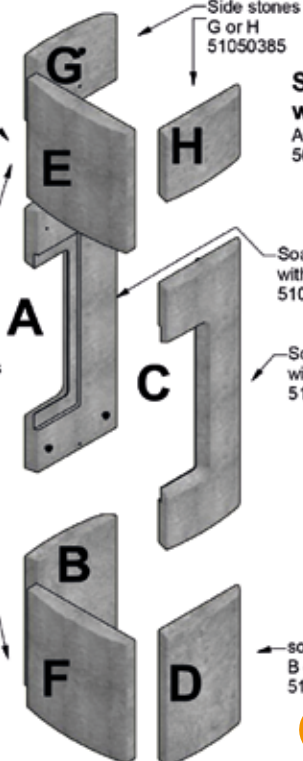

Exploded View Scan 65

Exploded View Scan 65

High Top 65-5/6/7/8/9/10

Top outlet
50043583 soapstone

Rear outlet
50043584 soapstone

Top plate steel
65-9/10
51051728 Black
51051729 Grey

Gasket
Type AA
51037833

Window
51050566

(Baking) Thermometer
50006014

Plate for oven
51050567

Mantle back
51050560 Black
51050561 Grey

Set supp. soapstones
E+F+G+H
50049249

Front stones
E or F
51050384

Side stones
G or H
51050385

Standard kit
without windows
A+B+C+D
50043585

Soapstone left A
without windows
51048202

Soapstone right C
without windows
51048201

soapstone
B or D
51044375

Mantle side left
51050562 Black

Mantle side right
51050563 Black

Air indicator plate
51050497 Black
51050498 Grey

Set supp. soapstones
E+F+G+H
50049249

Front stones
E or F
51050384

Side stones
G or H
51050385

Standard kit
with windows
A+B+C+D
50043586

Soapstone left A
with windows
51048206

Soapstone right C
with windows
51048204