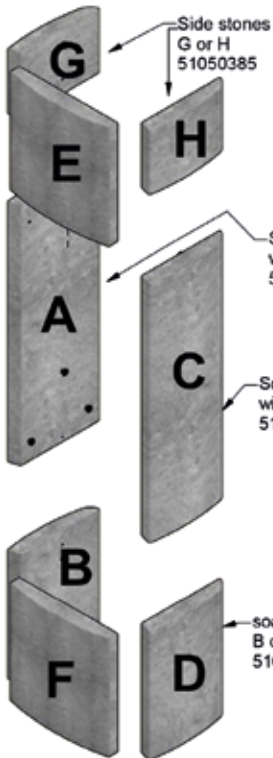

Exploded View Scan 65

Exploded View Scan 65

High Top 65-5/6/7/8/9/10

Top outlet
50043583 soapstone

Rear outlet
50043584 soapstone

Top plate steel
65-9/10
51051728 Black
51051729 Grey

Gasket
Type AA
51037833

Window
51050566

(Baking) Thermometer
50006014

Plate for oven
51050567

Mantle back
51050560 Black
51050561 Grey

Set supp. soapstones
E+F+G+H
50049249

Front stones
E or F
51050384

Side stones
G or H
51050385

Standard kit
without windows
A+B+C+D
50043585

Soapstone left A
without windows
51048202

Soapstone right C
without windows
51048201

soapstone
B or D
51044375

Mantle side left
51050562 Black

Mantle side right
51050563 Black

Air indicator plate
51050497 Black
51050498 Grey

Set supp. soapstones
E+F+G+H
50049249

Front stones
E or F
51050384

Side stones
G or H
51050385

Standard kit
with windows
A+B+C+D
50043586

Soapstone left A
with windows
51048206

Soapstone right C
with windows
51048204