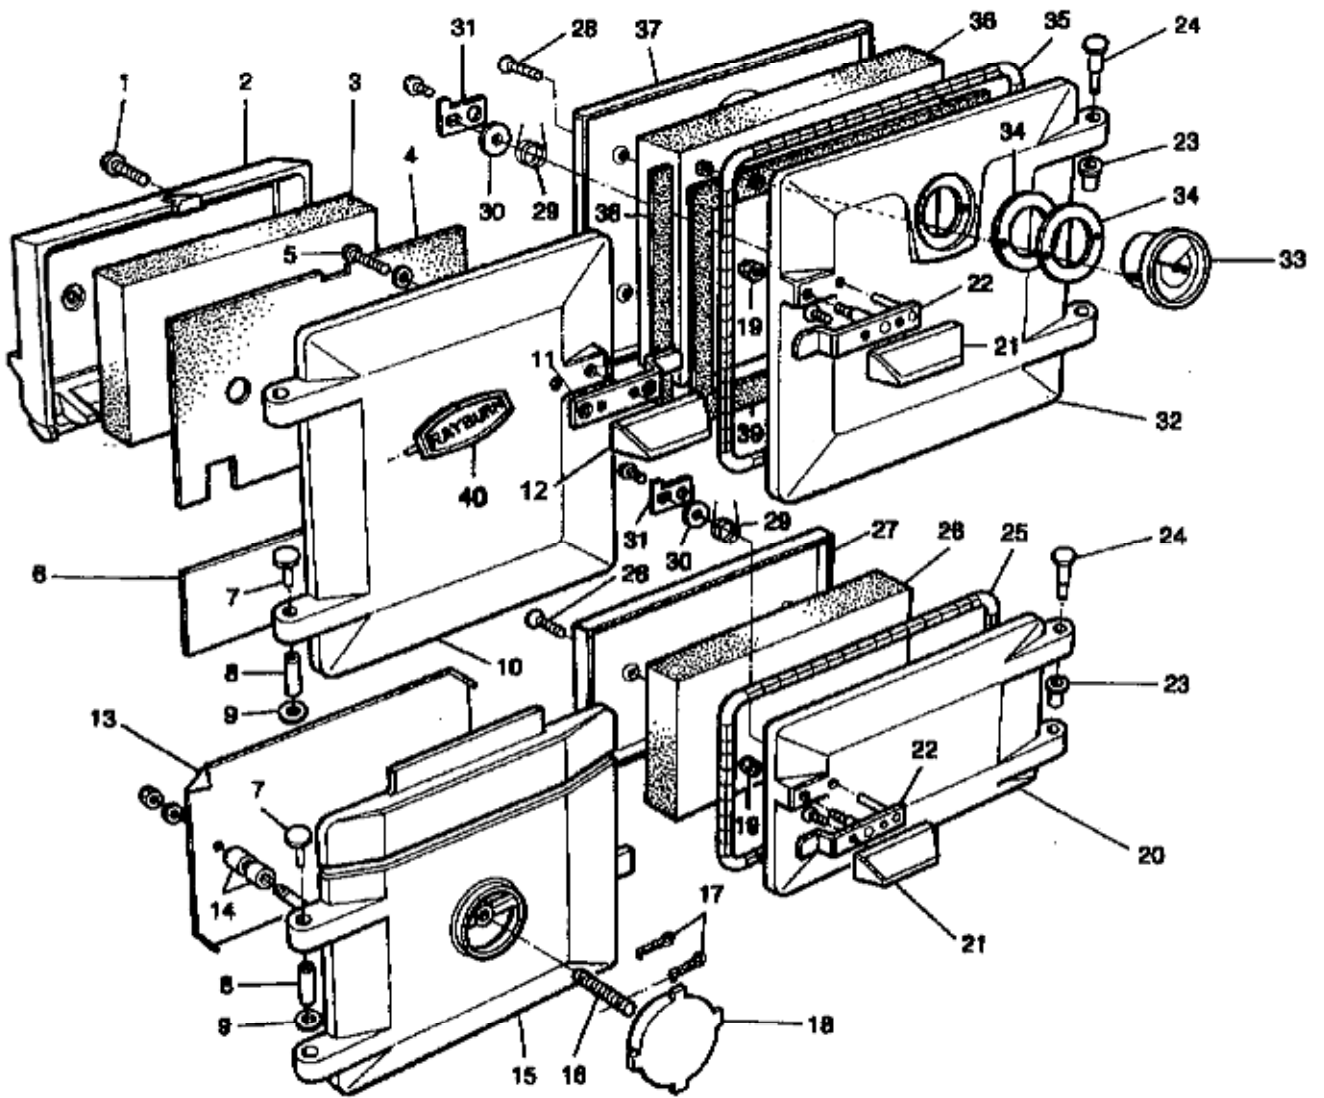

**RAYBURN 355SF/345W - TOP/BOTTOM OVEN DOORS,
FIREDOR & ASHPIT DOOR ASSYS**

ITEM No.	CAT No.	DESCRIPTION	PRODUCT CODE
1		SCREW 5/16 BSW x 1 1/2 RND HEAD	KRDH51780
2	R2072	FIRE DOOR PROT PLATE COMPLETE	RS9M4-16202COMP
3		ROCKWALL	MRWF35404
4		FIREDOOR HEAT SHIELD (INCL IN ITEM 2)	JPAD41776
5		SCREW M5 x 25 LG HEX HD	KHEX50934
6	R2248	HEAT SHIELD MIDDLE	JPAD301228
7	R4720	DOOR HINGE BUTTON - UP TO M06-051	RS4M301095
8		DOOR HINGE PIN - UP TO M06-051	RS4M301104
8A	R2633	DOOR HINGE PIN - FROM M06-051	RO4M340227
9		WASHER NYLON 8 x 16 x 1	KWSR53500
10	R3587	FIRE DOOR COMPLETE - UP TO M05-144	RS9M301094COMP
10A		FIRE DOOR COMPLETE - FROM M05-144	RS9M997447
11	R2061	DOOR HANDLE C/W SCREWS	RS9M31530COMP
12		INCLUDED IN ITEM 11	
13	R1616	ASHPIT DOOR BAFFLE PLATE	RS2M91280
14	A2331	BAFFLE DISTANCE PIECE	AS4M28060
15	R1931	ASHPIT DOOR COMPLETE	RS9E1-16174
16		SEE ITEM 18	
17		SEE ITEM 18	
18	R2084	SPIN VALVE C/W FIXINGS	RS9M43460COMP
19	R3417	M8 SELF LOCKING NUT	KNUT500327
20	R2591	SIMMERING OVEN DOOR COMPLETE	RO9M340325COMP
21	R2636	DOOR HANDLE/CATCH ASSY	RO9M340181COMP
23	R2759	BUSH - DOOR HINGE	RO4M340226
24	R2633	HINGE PIN	RO4M340227
25	R2641	SEAL BOTTOM OVEN DOOR	JMAR340256
26	R2975	PAD INSULATION - BOTTOM OVEN DOOR	JPAD340466
27	R2974	BOTTOM OVEN DOOR LINING PANEL	RG2M313313
28		M6 x 25 LG C/SK HEAD SCREW	KCSK500302
29		SPRING DOOR CATCH (INCL IN ITEM 21)	RO4M340297
30		WASHER M8 x 12mm (INCL IN ITEM 21)	KWSR53400
31		BRACKET DOOR STOP CATCH (INCL IN ITEM 21)	RO4M340349
32	R3593	TOP OVEN DOOR - COMPLETE	RO9M340138-355S
33	R2432	THERMODIAL	RS4T301075
34	R1147	THERMODIAL GASKET	RG4M30412
35	R2642	SEAL TOP OVEN	JMAR340255
36	R2986	INSULATION PAD	JPAD340465
37	R2985	TOP OVEN DOOR LINING PANEL	RO2M313325
38	R2642	TAPE - DOOR	JMAR340255
39		GASKET - TOP OVEN DOOR	JGSG341290
40	R5290	BADGE - FROM NP05-029	RO4M343291