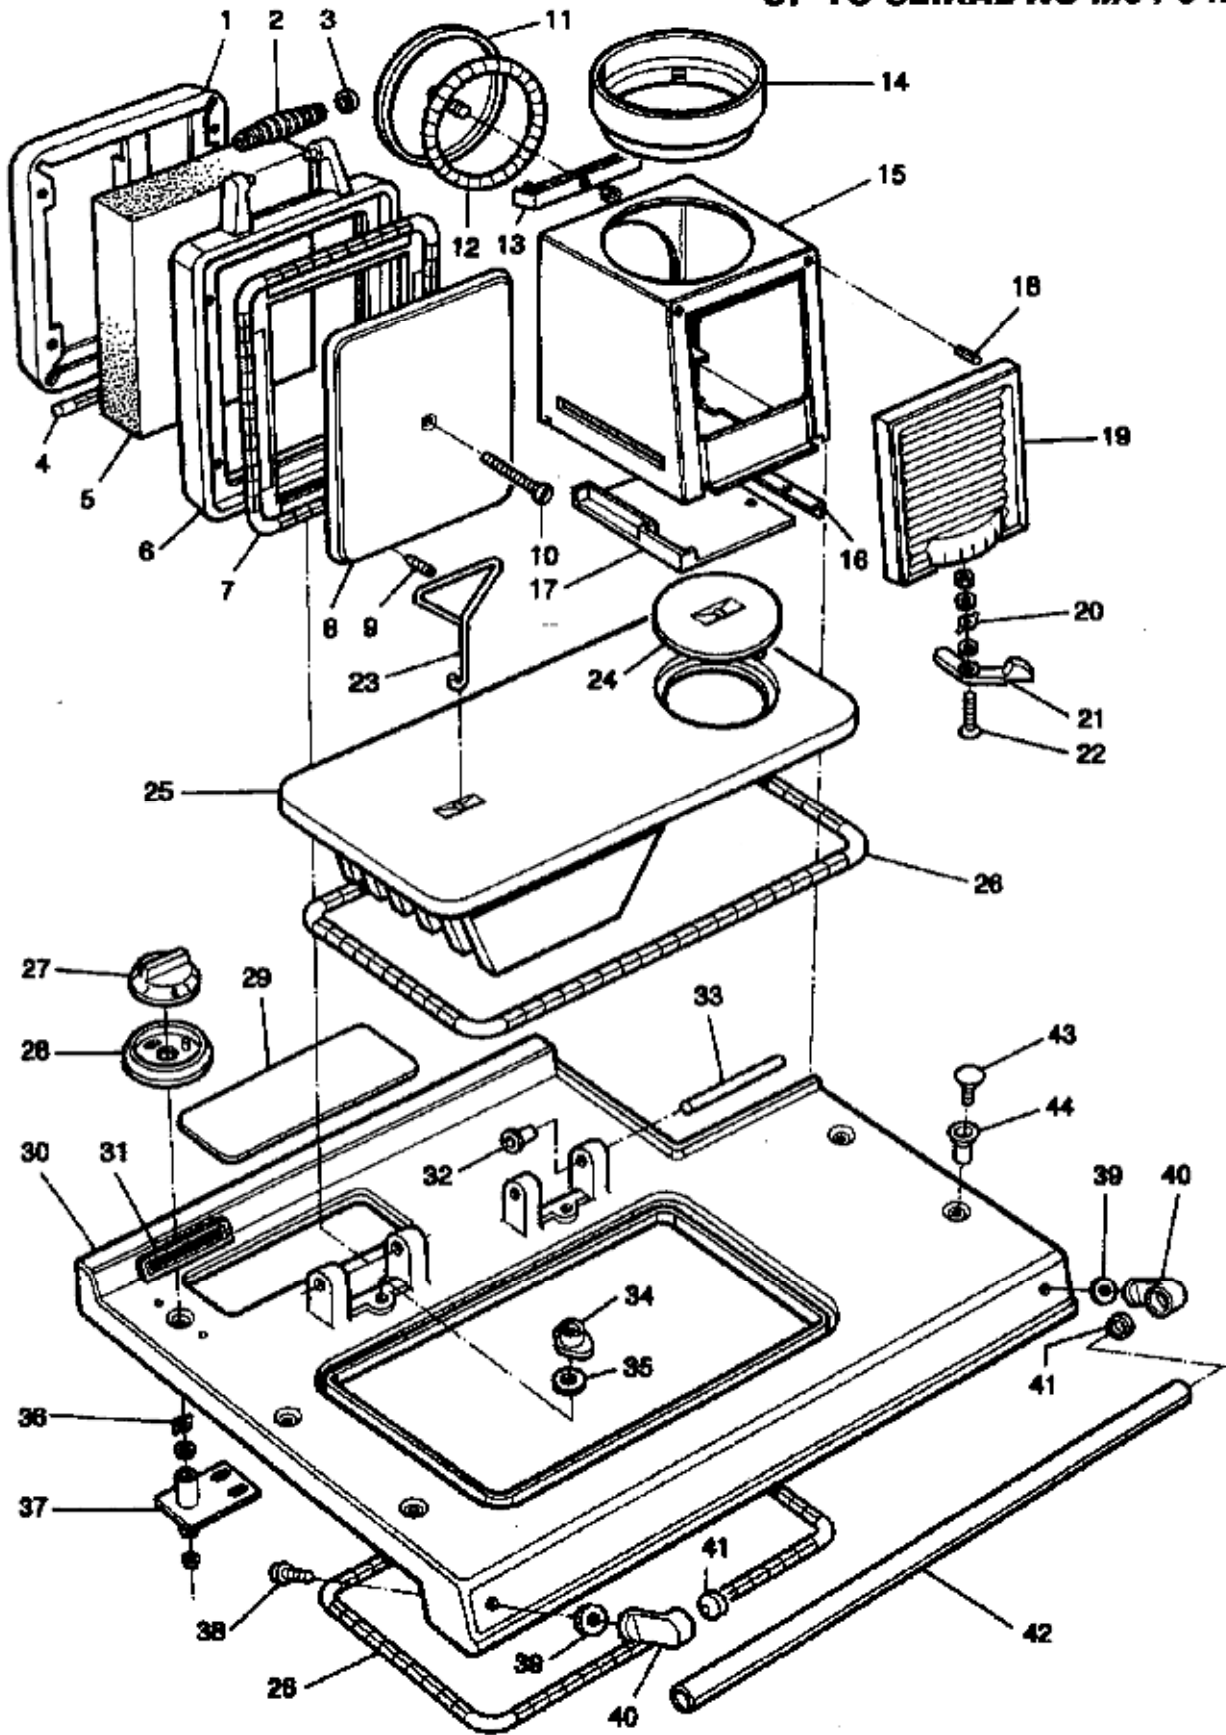

ATTENTION!!
UP TO SERIAL NO M04-042

**RAYBURN 355SFW/345W - HOB PLATE, INSULATING COVERS
& FLUE CHAMBER - UP TO M04-042**

ITEM No.	CAT No.	DESCRIPTION	PRODUCT CODE
1	R2766	INSULATING COVER TOP	RO4M340276
2	R3028	COIL HANDLE	RO4M340522
3	R4863	CUP - HANDLE	RO4M340521SET4
5	R2767	PAN - COVER INSULATION	JPAD340307
6	R3555	INSULATING COVER BASE	RO5E340274
7	R3457	SEAL INSULATING LID	JMAR340790
8	R1614	LINING PANEL	RQ2E340773
9		M6 x 6mm S/CP GRUB ANU-LOK	KGRB500437
10		SCREW 1/4 x 1 13/16 RSD CSK C/P	KRCK50372
11	R1641	BLANKING PLATE	RS4E38977
12		ROPE 7 DIA x 500mm LONG	
13	R2123	BLANKING PLATE STRAP	RS4M38773
14	R1642	FLUE CHAMBER SOCKET	RS4E42644
15	R1613	FLUE CHAMBER ASSY	RS2E91165
16	R2297	DAMPER SEALING ANGLE	RS2M91051
17	R1789	FLUE CHAMBER C.I. DAMPER BLADE	RS5E3-17836
18	H1723	PIN BISSEL 3/16 X 1 LG	KCTR37850
19	R1785	FLUE CHAMBER DOOR	RS5E3-13344
20	R4751	M5 SPRING WASHER	KWSR53638
21	R1743	FLUE CHAMBER CAM	RS4M36072
22		M5 x 30 C/SNK C/P	KCSK50171
23	R1764	HOTPLATE LIFTING TOOL	RS4M47450
24	R1843	HOTPLATE CUP PLUG	RS5M27-SP
25	R1593	HOTPLATE C/W CUP	RS1M0-16187-27
26	R1038	No. 4 T/SEAL ROPE FOR HOTPLATE	JTHR20389X1.6M
27	R2476	T/STAT CONTROL KNOB C/W D CLIP	RS9M34056COMP
28	R2050	STAT BEZEL C/W FIXING SCREW	RS9M22324COMP
29	R1786	HOB PLATE FILLER PLATE	RS5E3-15918
30		HOB PLATE	RS5E0-18032
31		NAME PLATE	RS4M301100
32	R2759	HINGE BUSH	RO4M340226
33	R3908	HINGE SPINDLE	RO4M340786
34	R3909	LID ADJUSTMENT CAM	RO4M341029
35	R3826	WASHER LID CAM	JWSR341051
36		SPRING WASHER	
37	R1619	STAT DRIVE LOCATING BRACKET	RS4M22865
38	R3689	SCREW M8 x 16 HX HD	KHEX500026
39	A1472	HANDRAIL BRACKET WASHER	JWSR313206
40	A2314	HANDRAIL BRACKET	AG4M210853
41	A2975	HANDRAIL END CAP	AG4M210660
42	R1723	HANDRAIL	RO4M340837
43	R1713	BUTTON CORNER STAY NUT	RS4M24420
44	R1066	CORNER STAY NUT	KNUT53090