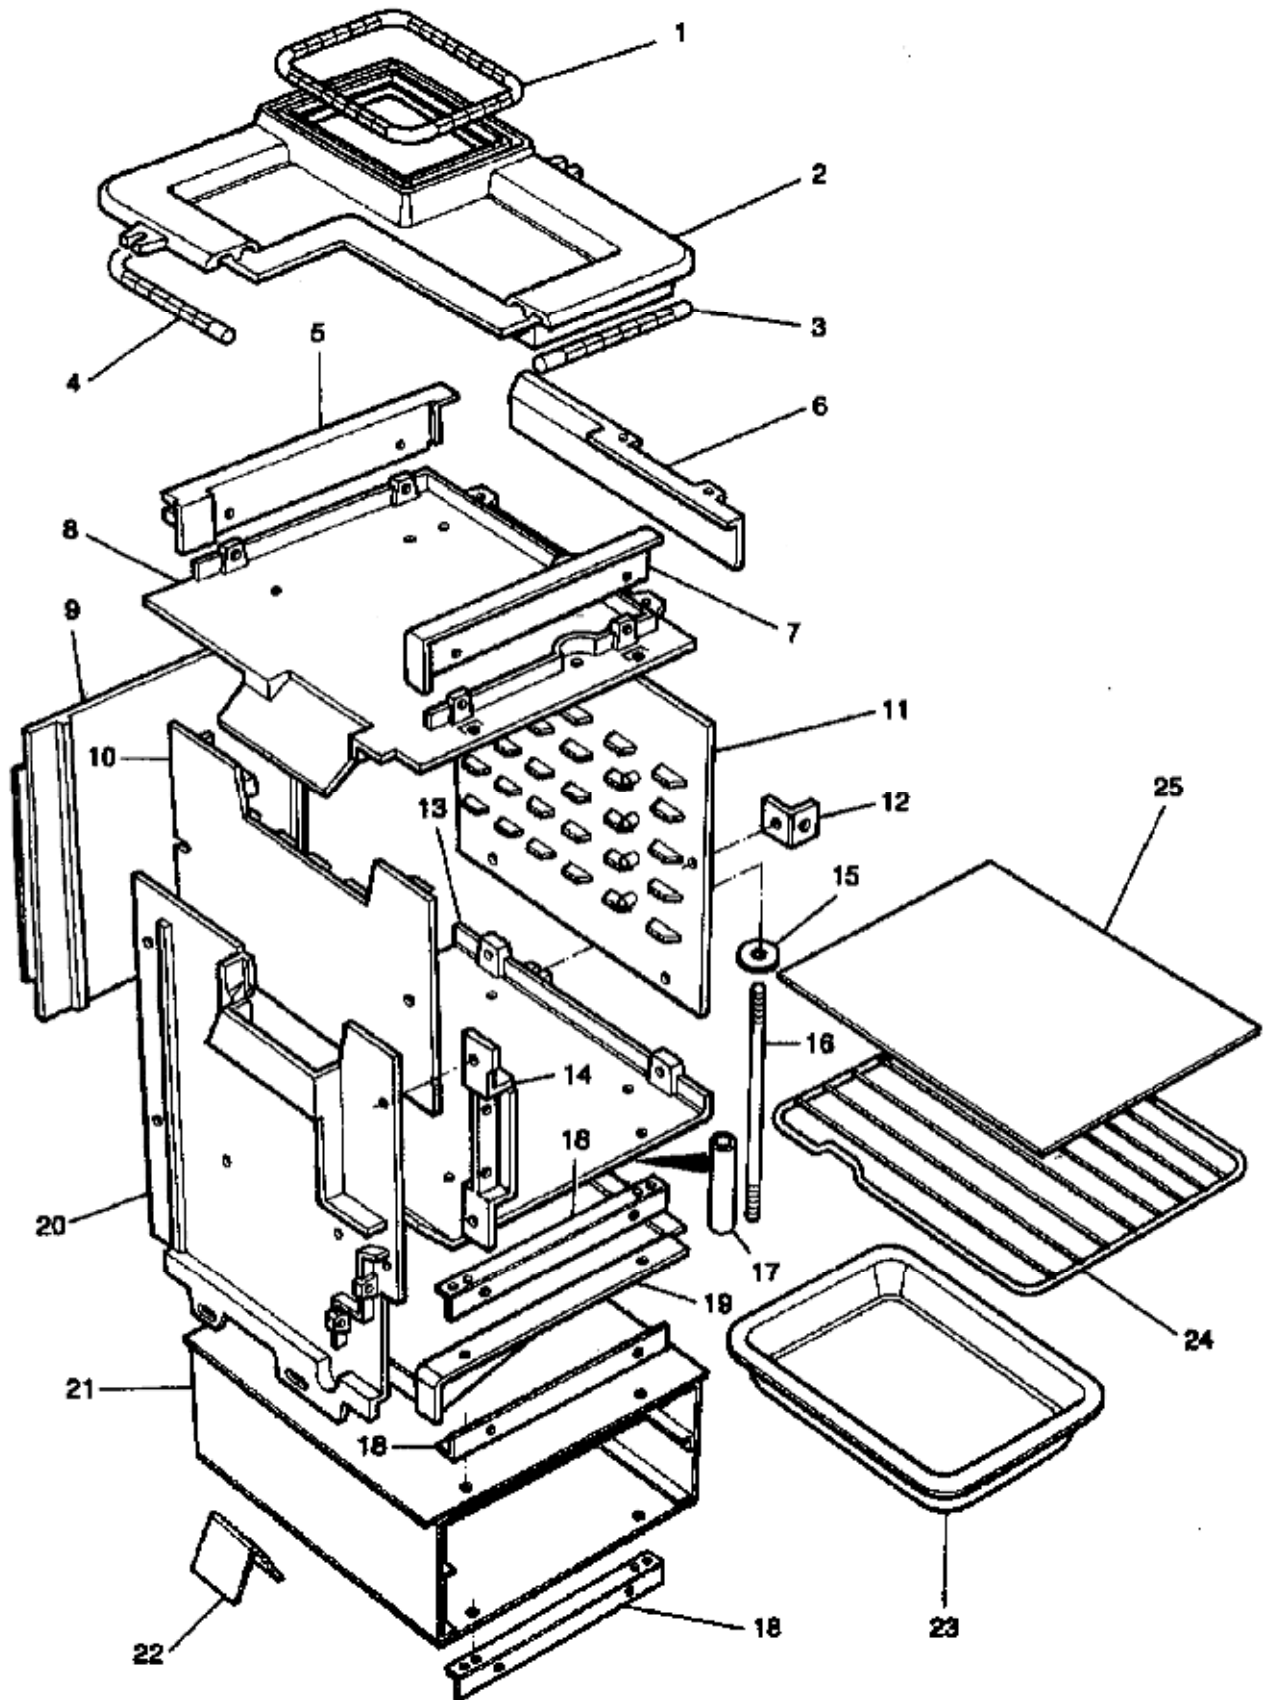

**RAYBURN 355SFW/345W - HOB PROTECTOR PLATE,
TOP OVEN & WARMING OVEN**

ITEM No.	CAT No.	DESCRIPTION	PRODUCT CODE
1		DOOR 15 X 630	JT-RC20372
2	3882	-OVR PLATE PROTECTOR PLATE	RSJMO--7022
3		DOOR THERM	
4		DOOR THERM	
5	R1812	OVEN TOP BACK RAIL PLATE	RSJML--6103
6		OVEN TOP RH SIDE PLATE	RSJML-10199
7	R4838	OVN 4887 - TOP OVEN	RSJWV1285
8	R4864	OVEN TOP PLATE	RSJMO-10190
9	R1983	OVEN BACK PLATE	RSJH43081
10	R4128	OVEN STEG-UP - REMOVABLE PLATE	RSJWV1279
11	R1915	OVEN SIDE FIXED - RHQ	RSJED7-RH
12	R2793	TOP OVEN SIDE FIXING BRACKET	RSJHW9013
13	R4837	TOP OVEN BOTTOM PLATE	RSJMO10035
14	R2953	PROTECT TROOP SIDE FIXING	RSJH30192
15		WASHING	
16	R1761	OVEN STAY ROD	RSJH41111
17	R7301	WARRANTY: TOP OVEN RUP	RSJH41445
18	02794	OVEN RETAINING BRACKET	RSJH30138
19	02669	OVN 4914 - LOCK DOWN RAIN RCHV	RSJH41010
20	R4012	SHOCK SIDE PLATE	RSJH30139
21	R4012	WARNING OVR 493V	RSJH41011
22	R3688	CENTRE ANGLE	RSJH30271
23	R1903	WCH TTRY	CP1703029
24	R2573	OVEN COOL SHELF	RSJH30070
25	R1518	PLCY OVEN SHELF	RSJH30075