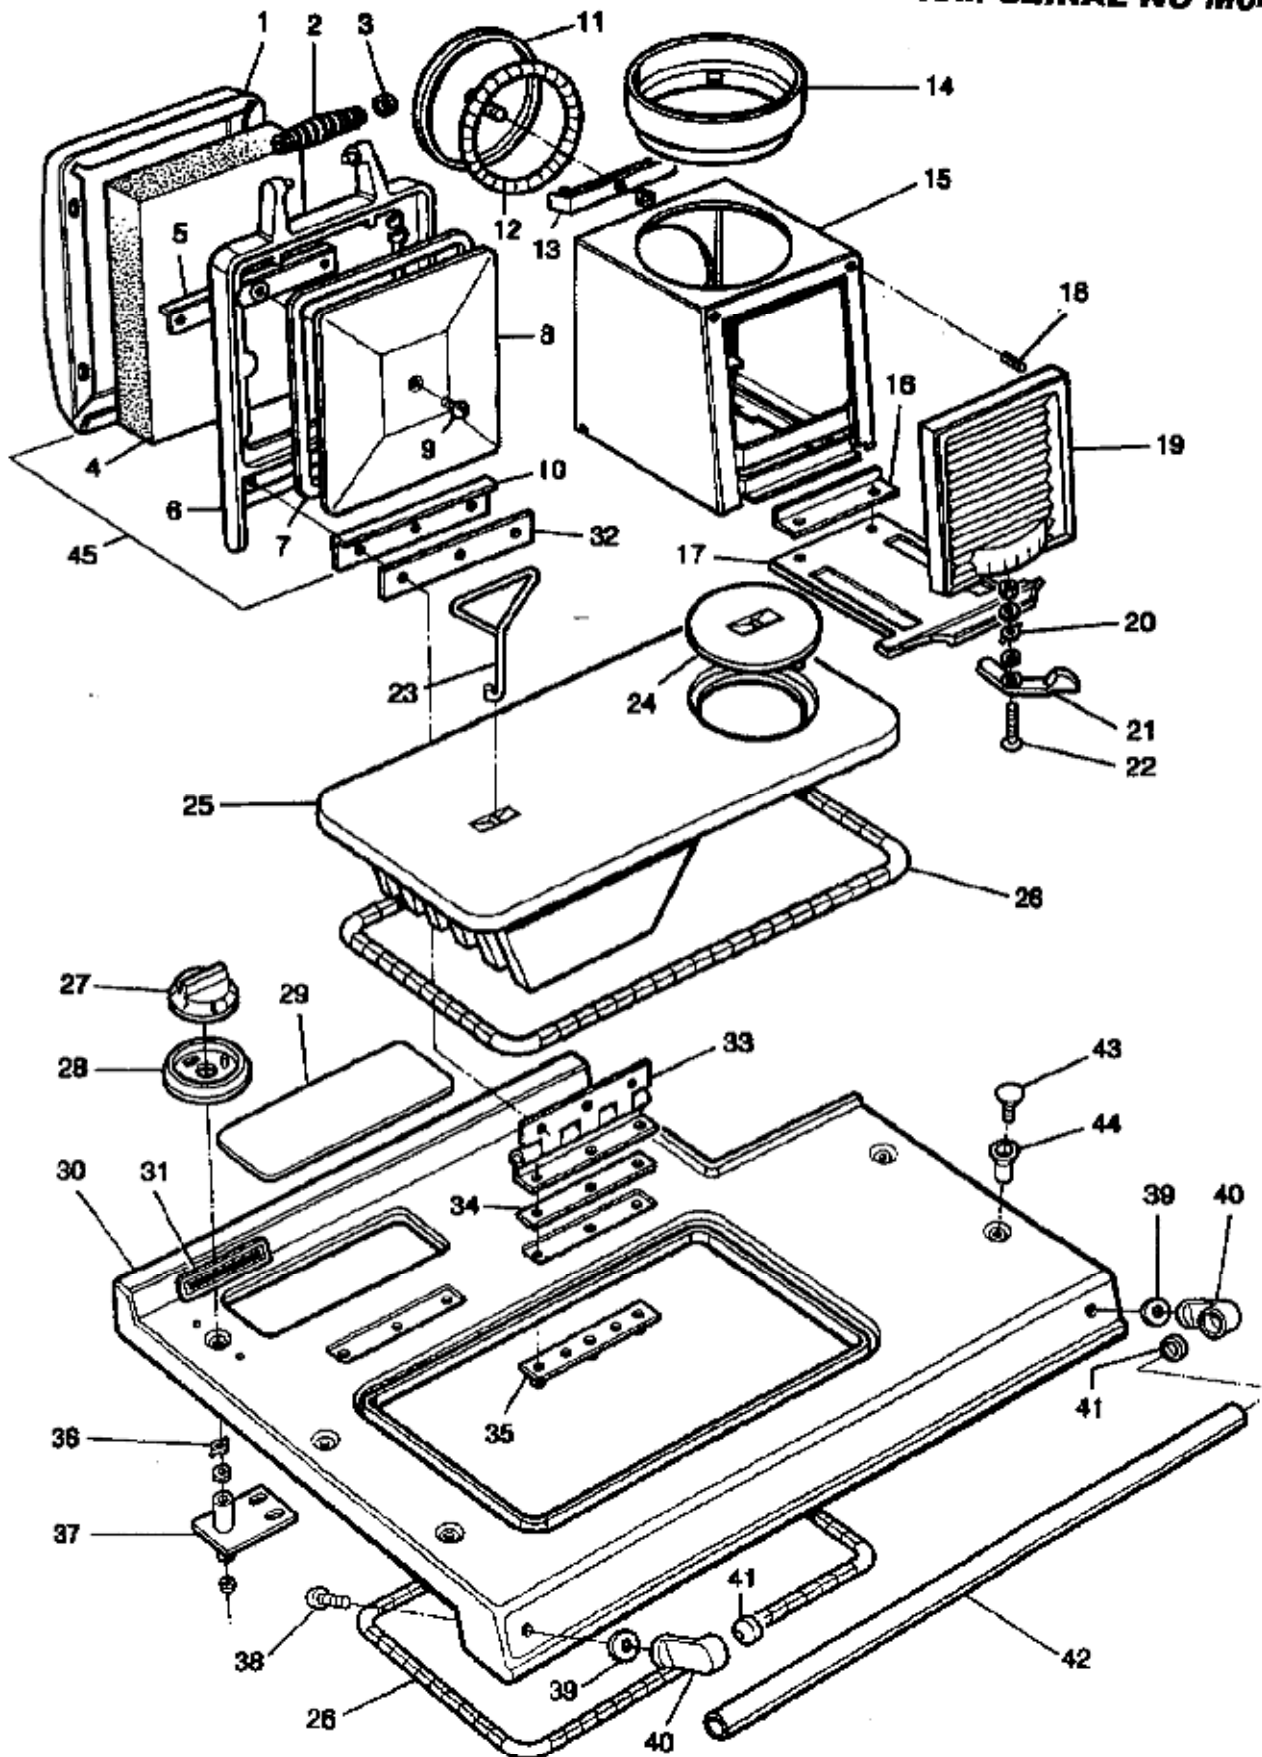

**ATTENTION!!
FROM SERIAL NO M04-042**

**RAYBURN 355SFW/345W - HOB PLATE, INSULATING COVERS
& FLUE CHAMBER - FROM M04-042**

ITEM No.	CAT No.	DESCRIPTION	PRODUCT CODE
1	R4566	INSULATING COVER	RO2M342347
2	R3028	COIL HANDLE	RO4M340522
3	R4863	COIL HANDLE - CUP (SET 4)	RO9M340521SET4
4	R2767	PAD COVER - INSULATION	JPAD340307
5		LINER FIXING BRACKET	RO2M342362
6	R4565	INSULATING COVER - BASE	RO5E342348
7	R3457	SEAL - INSULATING LID	JMAR340790
8	R1614	LINING PANEL	RO2E340773
9		SCREW 1/4 x 1 13/16 RSD CSK C/P	KRCK50372
10	R4564	HINGE COVER	RO2M342387
11	R1641	BLANKING PLATE	RS4E38977
12		ROPE 7 DJA x 500mm LG	
13	R2123	BLANKING PLATE STRAP	RS4M38773
14	R1642	FLUE CHAMBER SOCKET	RS4E42644
15		FLUE CHAMBER ASSEMBLY	RS1M301136
16		STOP BRACKET	RS2M300115
17	R5166	DAMPER BLADE (VE)	RS5E301133
18	H1723	PIN BISSEL 3/16x 1 LG	KCTR37850
19	R1785	FLUE CHAMBER DOOR	RS5E3-13344
20	R4751	M5 SPRING WASHER	KWSR53638
21	R1743	FLUE CHAMBER CAM	RS4M36072
22	R5116	M5 x 30 C/SNK C/P	KCSK50171
23	R1764	HOTPLATE LIFTING TOOL	RS4M47450
24	R1843	HOTPLATE CUP PLUG	RS5M27-SP
25	R1593	HOTPLATE C/W CUP	RS1M0-16187-27
26	R1038	No.4 T/SEAL ROPE FOR HOTPLATE	JTHR20389X1.6M
27	R2476	T/STAT CONTROL KNOB C/W D CLIP	RS9M34056COMP
28	R2050	STAT BEZEL C/W FIXING SCREW	RS9M22324COMP
29	R1786	HOB PLATE FILLER PLATE	RS5E3-15918
30		HOB PLATE	RS5E342542
31		NAME PLATE - UP TO NP05-029	RS4M301100
32		HINGE GASKET TOP	JGSG342404
33		HINGE LID	RO4M342364
34		HINGE GASKET	JGSG342369
35		TAPPING PLATE	RO2M342370
36		SPRING WASHER	
37	R1619	STAT DRIVE LOCATING BRACKET	RS4M22865
38	R3689	SCREW M8 x 16 HX HD	KHEX500026
39	A1472	HANDRAIL BRACKET WASHER	JWSR313206
40	A2314	HANDRAIL BRACKET	AG4M210853
41	A2975	HANDRAIL END CAP	AG4M210660
42	R1723	HANDRAIL	RO4M340837
43	R1713	BUTTON CORNER STAY NUT	RS4M24420
44	R1066	CORNER STAY NUT	KNUT53090
45	R4567	INSULATING COVER ASSEMBLY	RG1M313257