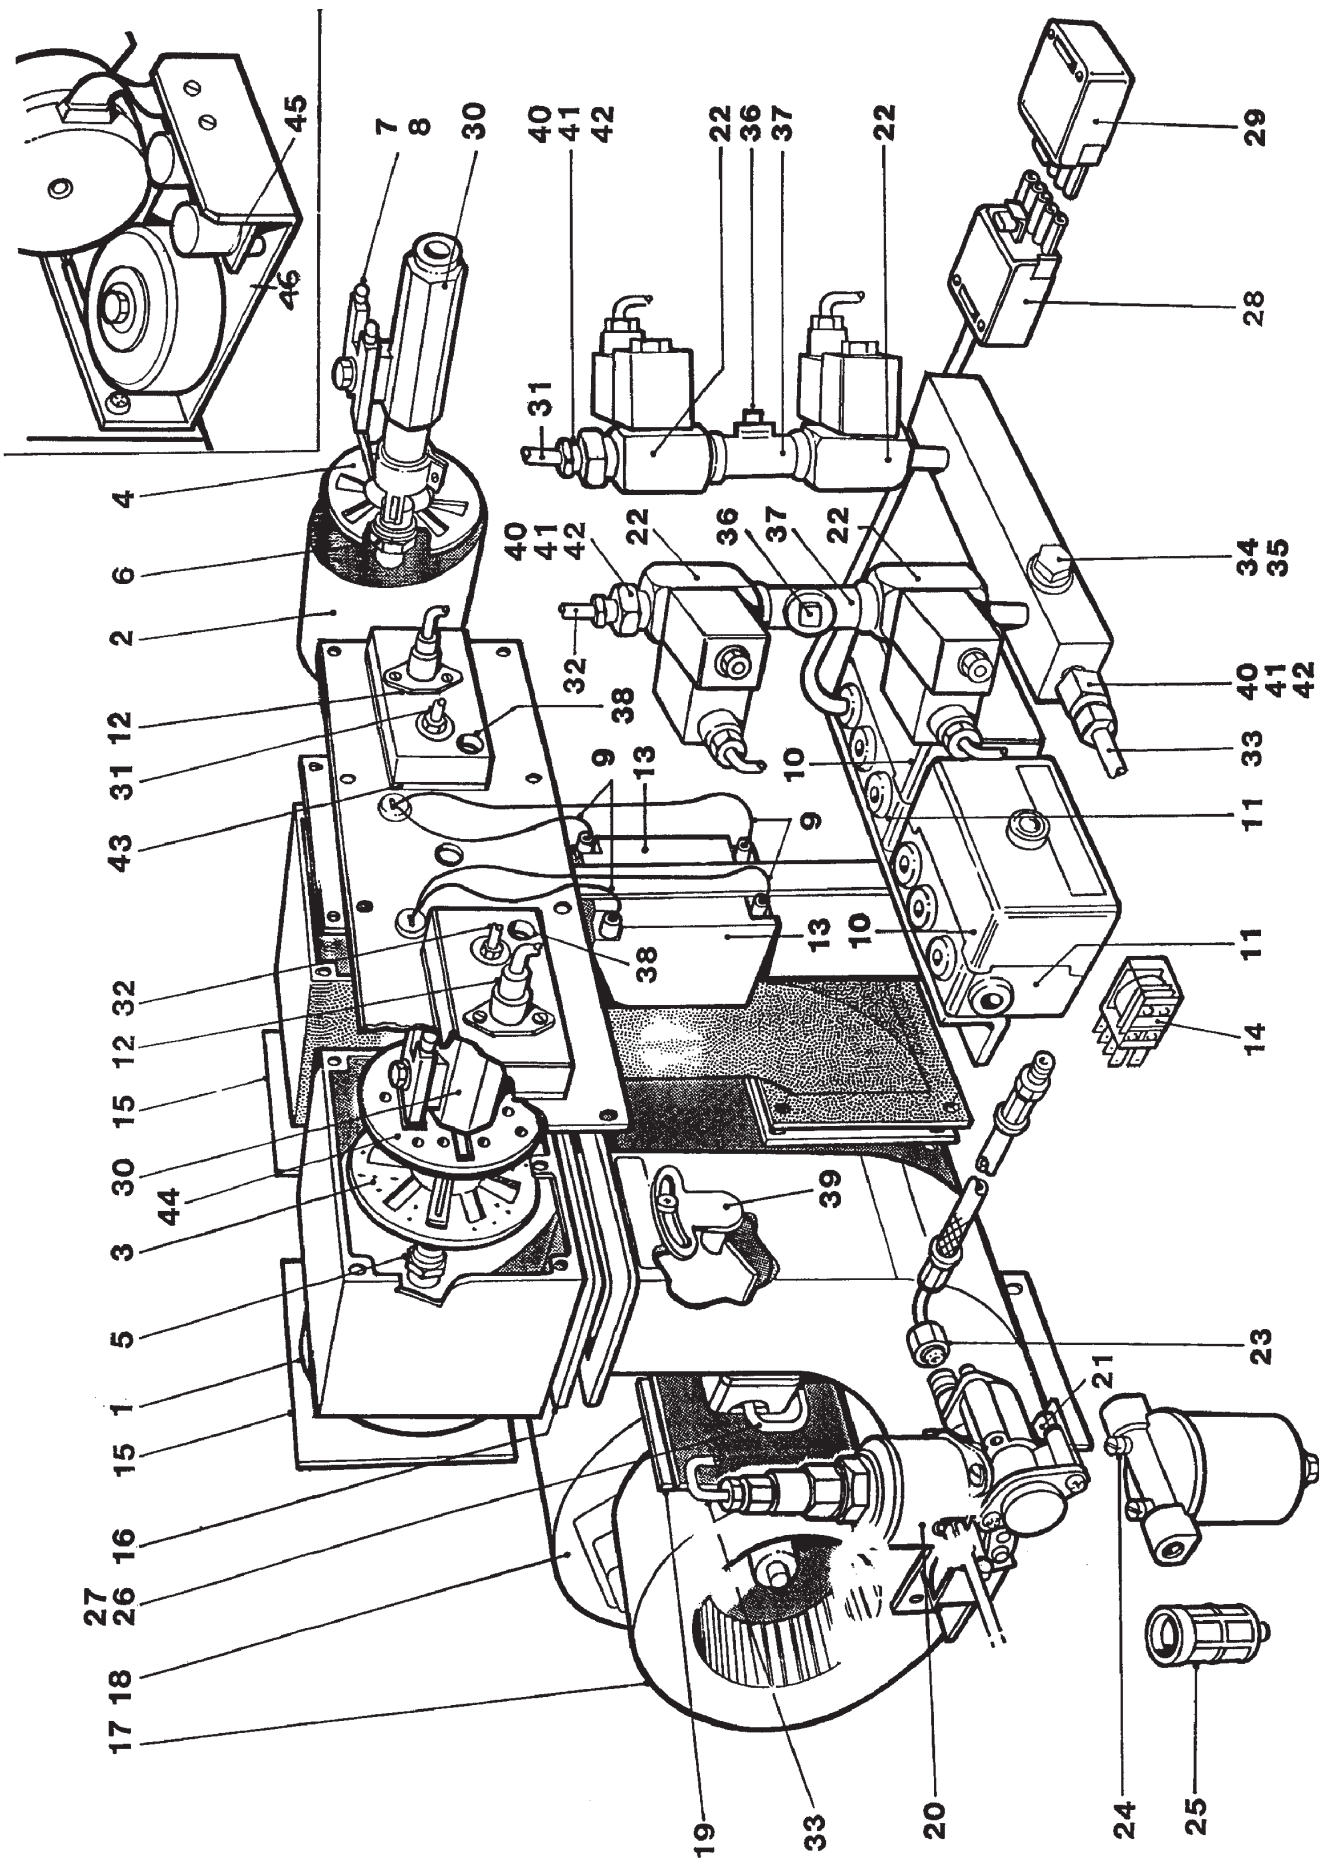

**AGA PARTS LIST (OIL)
BURNER MODEL:-
499K MKII C/F**

***SPARE PARTS
MANUAL***

**AGA PARTS LIST (OIL)
BURNER MODEL:- 499K MKII C/F**

MARCH 2006

ITEM No.	REQUIRED ACTION	CAT No.	DESCRIPTION	PRODUCT CODE
1	X	R3232	BURNER COMPLETE (S53-014Y)	RO4M340548
2	X	R3233	FLAME TUBE - BOILER (N53-029F)	RO4M998040
3	X	R3081	FLAME TUBE - COOKER (N53-027D)	RO4M998043
4	X	R2899	DIFFUSER - BOILER (N53-013N)	RO4M999599
5	X	R3599	DIFFUSER - COOKER (N53-005E)	RO4M999515
6	X	R2510	NOZZLE - BOILER 0.65/60S (H04-208J)	RO4M998086
7	X	R2625	NOZZLE - COOKER 0.4/80 SF (H03-301E)	RO4M999374
8	X	R2626	ELECTRODE (N24-063R)	RO4M999416
9	X	R2626	ELECTRODE GASKET (G09-147L)	RO4M998045
10	✓	R2623	HT LEAD (B09-292R)	RO4M999414
11	O	R3935	CONTROL BOX (C21-138V)	RO4M998383
12	O	R3226	CONTROL BOX BASE (C21-331W)	RO4M998055
13	X	R4198	PHOTOCELL (C31-075T)	RO4M998350
14	O	R2513	IGNITION UNIT (C05-009R)	RO4M999378
15	O	R3236	RELAY (C51-120D)	RO4M998057
16	X	R2621	GASKET MOUNTING (G09-184S)	JGSG340014
17	O		GASKET F/TUBE (G09-182G)	RO4M999417
18	✓	R3630	FAN ASSY - BOILER (D19-210C)	RO4M998083
19	✓	R3085	FAN ASSY - COOKER (D19-207E)	RG4M999647
20	✓	R3632	GASKET FAN/DUCT (G09-190L)	RO4M998052
21	O	R4203	PUMP TAISAN MF 45 D (U90-801J)	RO4M998213
22	✓	R3640	GASKET PUMP/MNTG (G09-186C)	RO4M998060
23	O	R2516	SOLENOID SINGLE (E01-0287)	RO4M999381
24	O	R3643	HOSE FLEXIBLE (E59-1027)	RO4M998061
25	X	R2664	FILTER OIL (E03-029T)	RO4M999391
26/27	X	R3639	ELEMENT FILTER OIL (E03-034Q)	RO4M998063
26/27	O	R3576	PLUG/SOCKET 4 PIN (B08-052J)	RO4M998058
28/29	O	R3576	PLUG/SOCKET (B08-046L)	RO4M998058
28/29	O	R3567	PLUG/SOCKET 5 PIN (B08-029K)	RO4M998059
28/29	O	R3567	PLUG/SOCKET (B08-030Q)	RO4M998059
30	✓	R3644	INNER ASSY (M53-033L)	RO4M998044
31	✓		PIPE OIL FEED - COOKER (T99-378U)	RO4M998200
32	✓	R3682	PIPE OIL FEED - BOILER (T99-377T)	RO4M998201
33	✓		PIPE OIL FEED PUMP/MAN (T99-379V)	RO4M998202
34	✓	R3686	PLUG BRASS (E10-582M)	RO4M998204
35	✓	R3685	WASHER COPPER (E10-905Z)	RO4M998203
36	✓	R3645	PLUG (E20-248P)	RO4M998205
37	✓	R3580	TEE (N53-034L)	RO4M998206
38	✓	R3631	GLASS SIGHT (G16-035M)	RO4M999420
39	✓	R3627	QUADRANT AIR FLAP (P53-021U)	RO4M998207
40/41/42	✓	R3681	ADAPTOR (E10-599W)	RO4M998210
43	O		GASKET P/CELL/M/FOLD (G09-172M)	RO4M998211
44	✓	R3638	RESTRICTOR DISC (P58-030H)	RO4M998082
45	X	R3603	POWER PACK (T22-04T)	RO4M998084
46	O	R3628	POWER PACK BRACKET (N53-035M)	RO4M998085
<p>EQUIRED ACTION KEY:</p> <p>7 = CHANGE</p> <p>O = CHANGE IF FAULTY</p> <p>4 = INSPECT, CLEAN AND REPLACE IF WORN</p>				