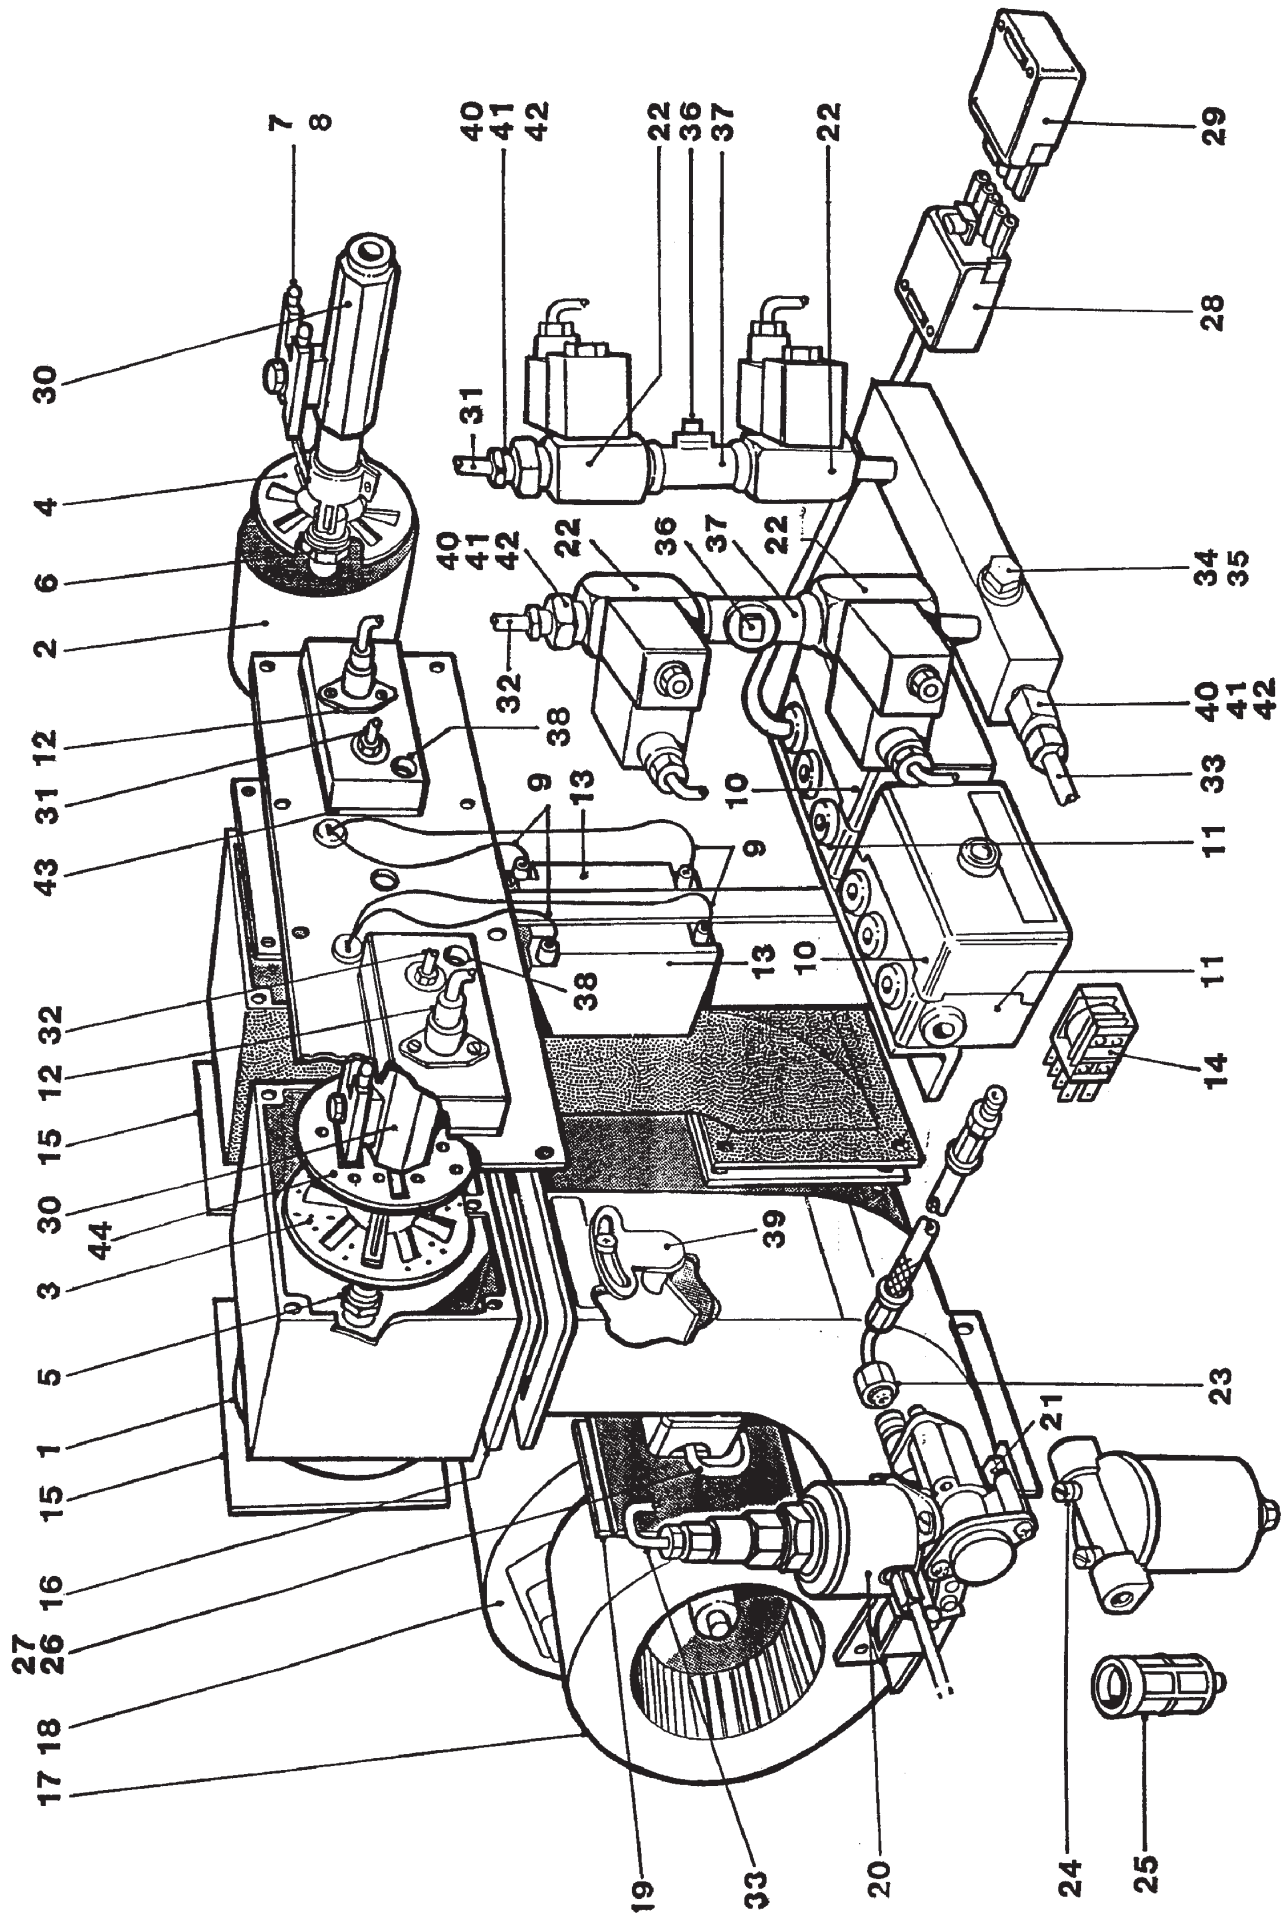

**AGA-RAYBURN PARTS  
LIST (OIL)  
BURNER MODEL:-  
460K MKII C/F**

***SPARE PARTS  
MANUAL***

**AGA-RAYBURN PARTS LIST (OIL)  
BURNER MODEL:- 460K MKII C/F**

**APRIL 2001**

ITEM No.	ACTION	CAT No.	DESCRIPTION	PRODUCT CODE
1	x	R3598	BURNER COMPLETE (S53-013X)	RO4M340544
2	x	R3233	FLAME TUBE - BOILER (N53-033K)	RO4M998039
3	x	R3228	FLAME TUBE - COOKER (N53-027D)	RO4M998043
4	x	R2899	DIFFUSER - BOILER (N53-032J)	RO4M998041
5	x	R2899	DIFFUSER - COOKER (N53-005E)	RO4M999515
6	x	R3122	NOZZLE - BOILER .55 80PES (HO4-951S)	RO4M999759
7	x	R2510	NOZZLE - COOKER .40 80PSF (HO3-301E)	RO4M999374
8	x	R2625	ELECTRODE (N24-063R)	RO4M999416
9	x	R2626	ELECTRODE GASKET (G09-147L)	RO4M998045
10	✓	R2623	H.T. LEAD (B09-292R)	RO4M999414
11	○	R3935	CONTROL BOX (C21-138V)	RO4M998383
12	○	R3226	CONTROL BOX BASE (C21-331W)	RO4M998055
13	x	R4198	PHOTOCELL (C31-075T)	RO4M998350
14	○	R2513	IGNITION UNIT (C05-009R)	RO4M999378
15	○	R3236	RELAY (C51-120D)	RO4M998057
16	x	R2621	GASKET MOUNTING (G09-184S)	JGSG340014
17	○		GASKET F/TUBE (G09-182G)	RO4M999417
18	✓	R3231	FAN ASSY - BOILER (D19-209Q)	RO4M998051
19	✓	R3085	FAN ASSY - COOKER (D19-207E)	RG4M999647
20	✓	R3632	GASKET FAN/DUCT (G09-190L)	RO4M998052
21	○	R4203	PUMP TAISAN MF 45D (U90-801J)	RO4M998213
22	✓	R3640	GASKET PUMP MNTG (G09-186C)	RO4M998060
23	○	R2516	SOLENOID SINGLE (E01-028Y)	RO4M999381
24	x	R3643	HOSE FLEXIBLE (HOOK) (E59-1027)	RO4M998061
25	x	R2664	FILTER OIL (E03-029T)	RO4M999391
26/27	x	R3639	ELEMENT FILTER OIL (E03-034Q)	RO4M998063
26/27	○	R3576	PLUG/SOCKET 4 PIN (B08-052J)	RO4M998058
28/29	○	R3576	PLUG/SOCKET (B08-046L)	RO4M998058
28/29	○	R3567	PLUG/SOCKET 5 PIN (B08-029K)	RO4M998059
28/29	○	R3567	PLUG/SOCKET (B08-030Q)	RO4M998059
30	✓	R3644	INNER ASSY (M53-033L)	RO4M998044
31	✓		PIPE OIL FEED COOKER (T99-378U)	RO4M998200
32	✓	R3682	PIPE OIL FEED BOILER (T99-377T)	RO4M998201
33	✓		PIPE OIL FEED PUMP/MAN (T99-379V)	RO4M998202
34	✓	R3686	PLUG BRASS (E10-582M)	RO4M998204
35	✓	R3685	WASHER - COPPER (E10-905Z)	RO4M998203
36	✓	R3645	PLUG (E20-248P)	RO4M998205
37	✓	R3580	TEE (N53-034L)	RO4M998206
38	✓	R3631	GLASS SIGHT (G16-035M)	RO4M999420
39	✓	R3627	QUADRANT AIR FLAP (P53-021U)	RO4M998207
40/41/42	✓	R3681	ADAPTOR (E10-599W)	RO4M998210
43	○		GASKET P/CELL M/FOLD (G09-172M)	RO4M998211
44	✓	R3638	RESTRICTOR DISC (P53-030H)	RO4M998082
<p>REQUIRED ACTION KEY:</p> <p>7 = CHANGE</p> <p>○ = CHANGE IF FAULTY</p> <p>4 = INSPECT, CLEAN AND REPLACE IF WORN</p>				