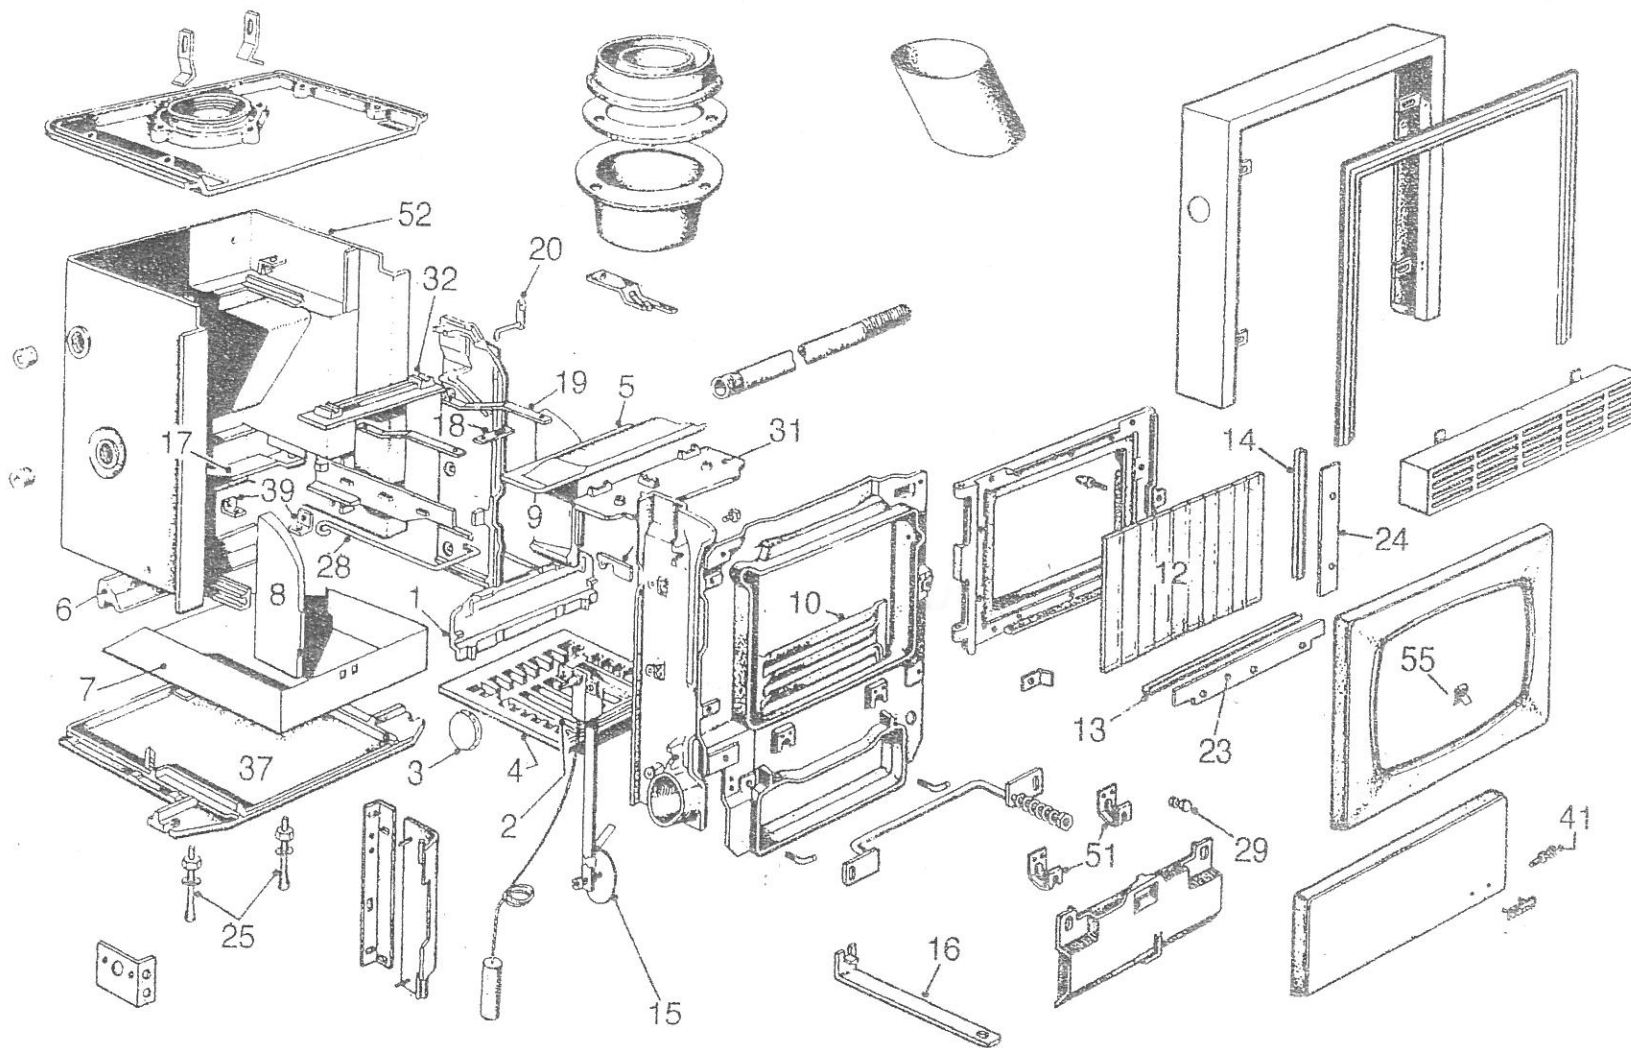

PARKRAY 88Q/88QF

Spares Parkray 88Q/88QF

ITEM NUMBER	DESCRIPTION	PART NUMBER	UNIT	PACK SIZE
1	PROTECTION PLATE P33-66-77-88	075053	EA	1
2	BOTTOMGRATE - CHROME IRON	080133	EA	1
3	CONTROL KNOB	130093	EA	1
4	CASTING BOTTOM GRATE FRAME 8	086007	EA	1
5	THROAT PLATE 88 VARIOUS	086008	EA	1
6	BOTTOM GRATE BACK STRIP 88	086016	EA	1
7	ASHPAN (SW) VARIOUS.88&99	086017	EA	1
8	BRICK-LH SIDE 88 VARIOUS	112068	EA	1
9	BRICK-RH SIDE 88 VARIOUS	112069	EA	1
10	FRONT BAR 88PD	086077	EA	1
12	PANEL PACK - GLASS Q T & G	098179	EA	1
13	SEAL-395MM GLASS CHNL(TOP+BT	098025	EA	1
14	SEAL-250MM GLASS CHNL (SIDE)	098026	EA	1
15	THERMOSTAT PACK-SPARES	112251	EA	1
16	OPERATING TOOL (SEE REMS)	112036CH	EA	1
17	CASTING BOTTOM GRATE LEVER 88	086026	EA	1
18	DAMPER LINK (C+P) VAR.88&99	086048	EA	1
19	DAMPER ROD (FORM) VARIOUS 88	086049	EA	1
20	SPINDLE DAMPER LINK 88VARIOUS	086083	EA	1
23	GLASS SEALING FRAME TOP + BOT	098017	EA	1
24	GLASS SEALING FRAME SIDE Q SER	098018	EA	1
25	BOLT M8x50	013838	EA	1
28	SHAKER ROD	098033	EA	1
29	KNOB SHAKER ROD Q-T & G	098037	EA	1
31	THROAT RESTRICTOR 88/99 VARIOU	098052	EA	1
32	DAMPER 88// VARIOUS	098053	EA	1
37	BASE 88 VARIOUS	086022	EA	1
39	BOILER BRKT-LH (1xB) 88-111VAR	086033	EA	1
41	ASHPIT COVER KNOB VARIOUS	093035	EA	1
51	ASHPIT FASCIA HINGE BKT. Q T	098029	EA	1
52	BOILER ASSY-FABRICATED 88T	098036	EA	1
55	ASHPIT FACIA HINGE CLIP VARIOU	098059	EA	1
999	DAMPER ASSY 88 VARIOUS	098177	EA	1