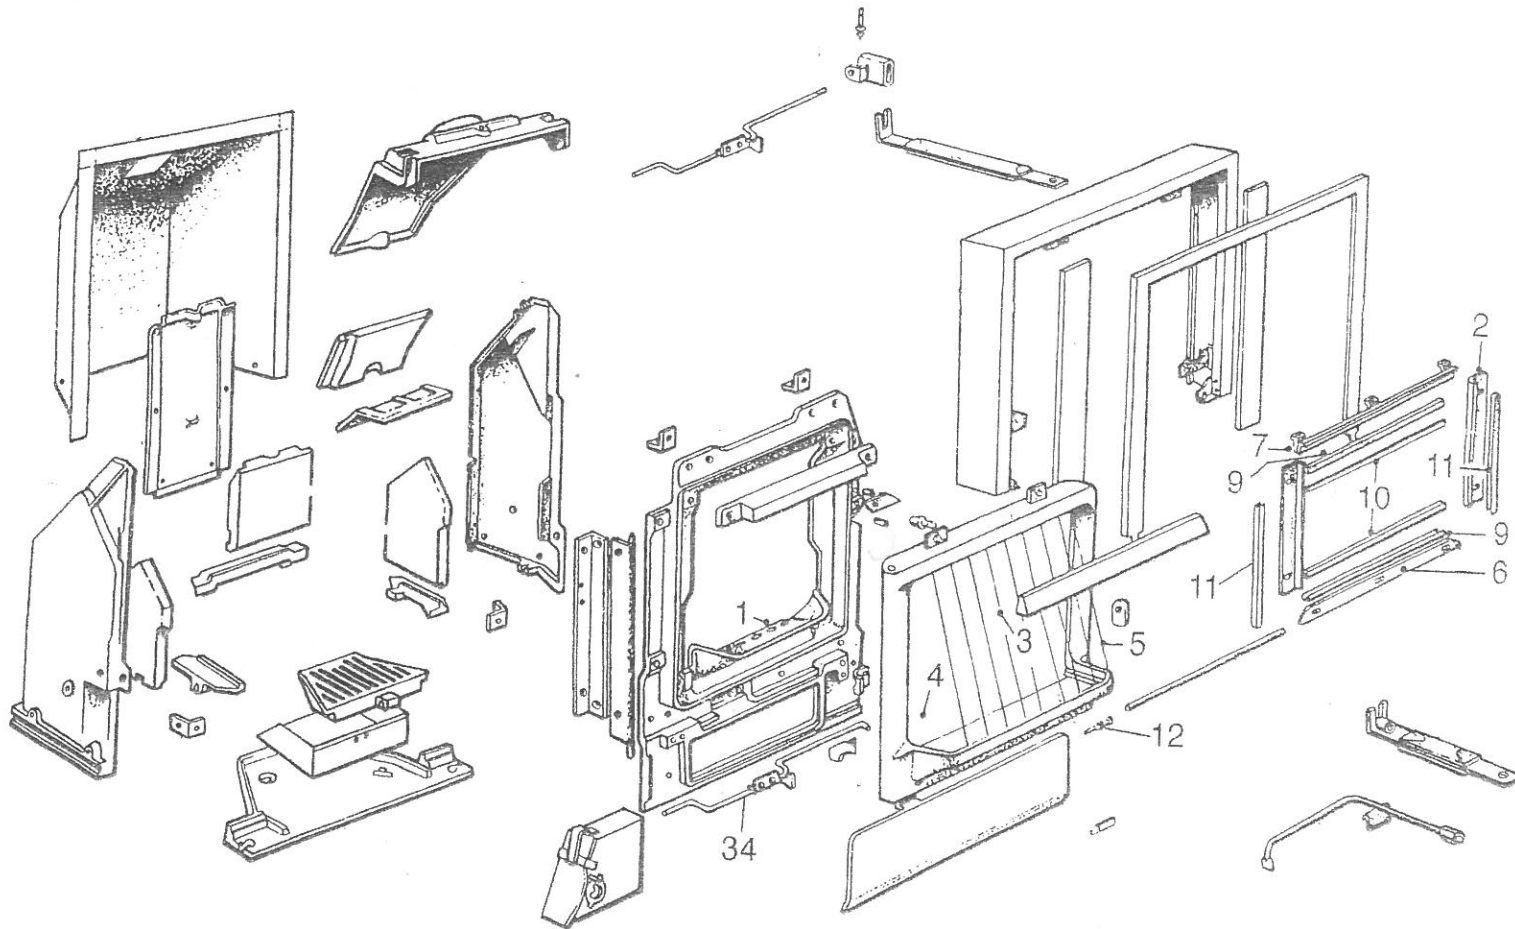

PARKRAY 33X

Spares Parkray 33X

ITEM NUMBER	DESCRIPTION	PART NUMBER	UNIT	PACK SIZE
1	PROTECTION PLATE X SERIES	093020	EA	1
2	GLASS SEALING FRAME SIDES X G	093030	EA	1
3	GT GLASS PANEL CENTRE ASSY X	093174	EA	1
4	GLASS LH X GT GL	112253	EA	1
5	GLASS RH x GT GL	112254	EA	1
6	GLASS SEALING FRAME BOTTOM X	093075	EA	1
7	GLASS SEALING FRAME TOP X GT	093076	EA	1
9	METAL CHANNEL FOR GLASS X GL	093089	EA	1
10	CHANNEL TOP AND BTTM	093090	EA	1
11	CHANNEL SIDES X GT GL	093091	EA	1
12	ASHPIT COVER KNOB VARIOUS	093035	EA	1
34	SHAKER ROD X SERIES	093134	EA	1
70	SCREW-M6X12MM MS HX HD	701031	EA	1