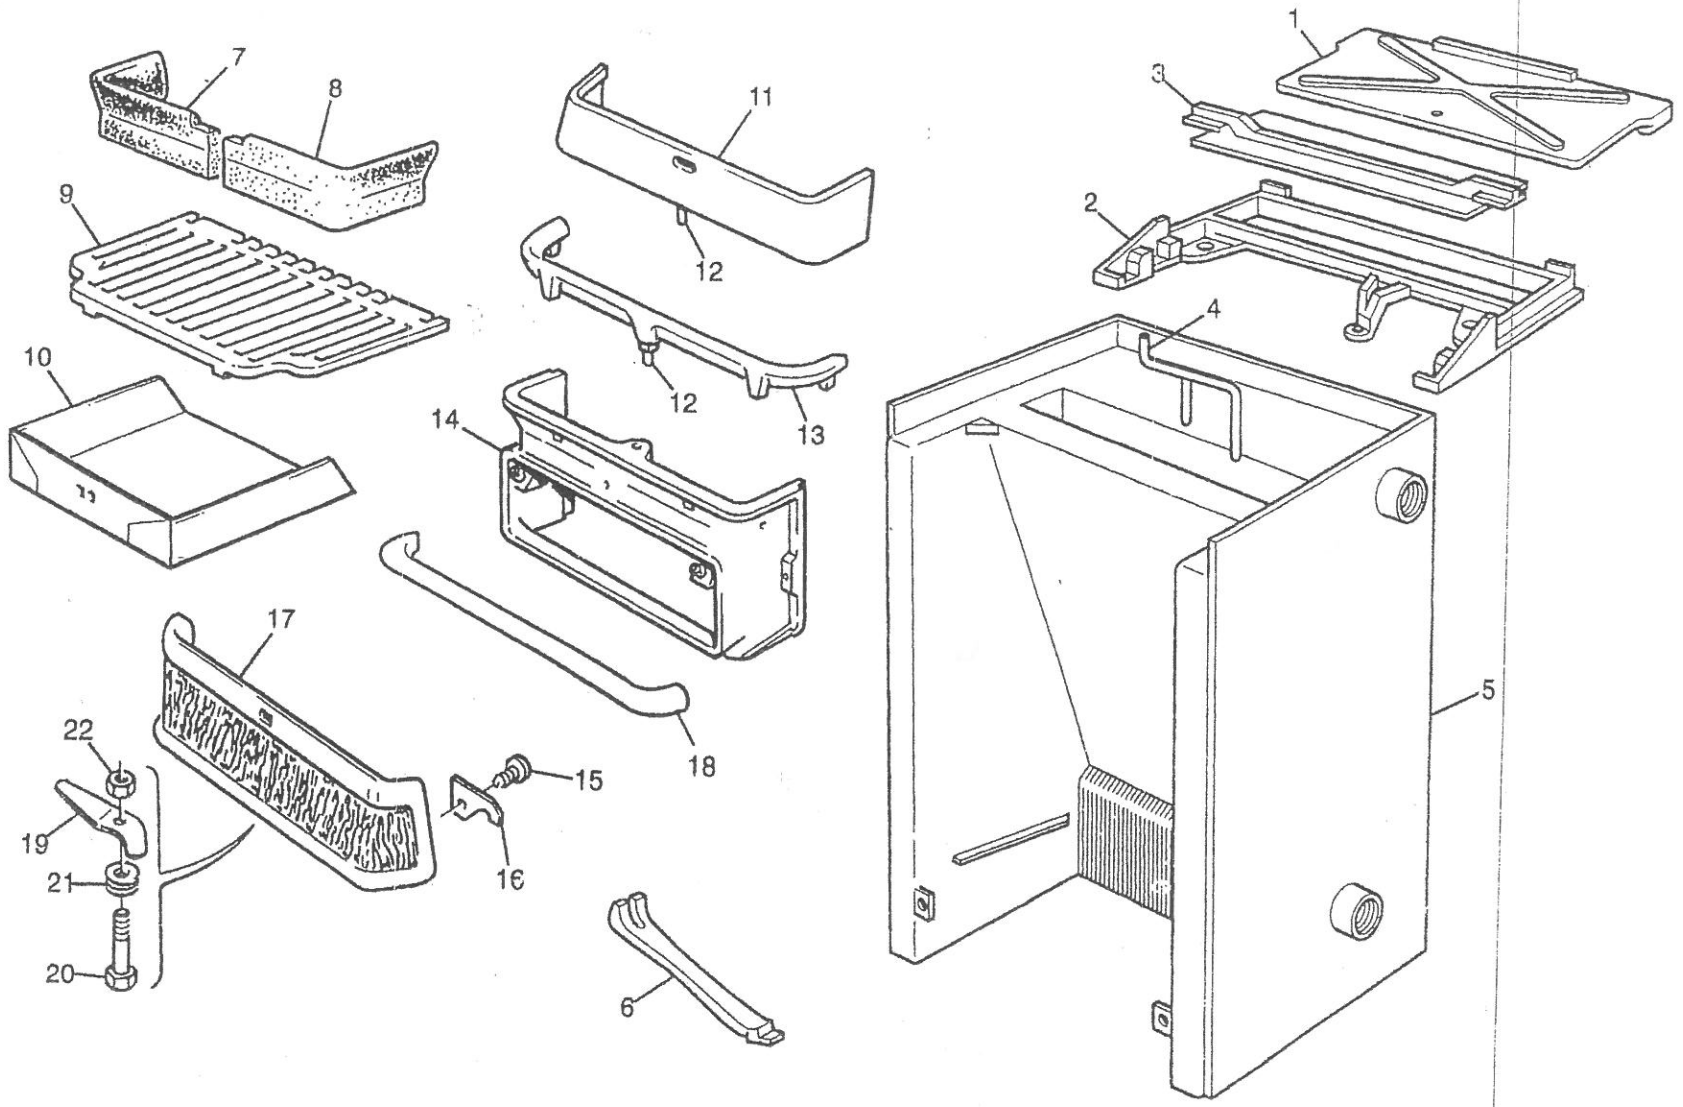

PARKRAY P29/P29+

SPARES-PARKRAY P29/P29+

ITEM NUMBER	DESCRIPTION	PART NUMBER	UNIT	PACK SIZE
1	BOILER DAMPER BLADE	113197	EA	1
2	BOILER DAMPER PLATFORM	113116	EA	1
3	FRONT RESTRICTOR PLATE	113114	EA	1
4	DAMPER HANDLE	113113	EA	1
5	BOILER PAINTED	138001	EA	1
6	OPERATING TOOL	019482SB	EA	1
7	BRICK-LH SIDE P29 & 30 (37)	113072	EA	1
8	BRICK-RH SIDE P29 & 30 (37)	113073	EA	1
9	CASTING BOTTOMGRATE P29 & 30	113068	EA	1
10	ASHPAN 29 & 30 & ZEPHYR (SW)	113067	EA	1
11	SUB ASSY OVERNIGHT PLATE 29&30	113076	EA	1
12	EXT PL.PIN M8 SCREW MM	058064	EA	1
13	DEEPENING BAR FINISHED P29&30	113082SB	EA	1
14	SUB ASSY INNER FRT P29&30-STD	113065	EA	1
15	SCREW-M6X10MM MS PAN REC HD	713052	EA	1
16	BRACKET ASHPIT COVER	079209	EA	1
17	ASSY ASHPIT CYR P29&30-STD	113064	EA	1
18	CASTING TRIM PAINTED P29 & 30	113081TB	EA	1
19	AIR CNTRL LEVER FINISHED-INSET	079160CH	EA	1
20	SCREW-M6X25MM MS HX HD	701034	EA	1
21	WASHER-1/4-SPRNG DBL COIL-SQ	822003	EA	1
22	NUT HEXAGON	760004	EA	1
999	DAMPER BLADE EXTENSION	800688	EA	1