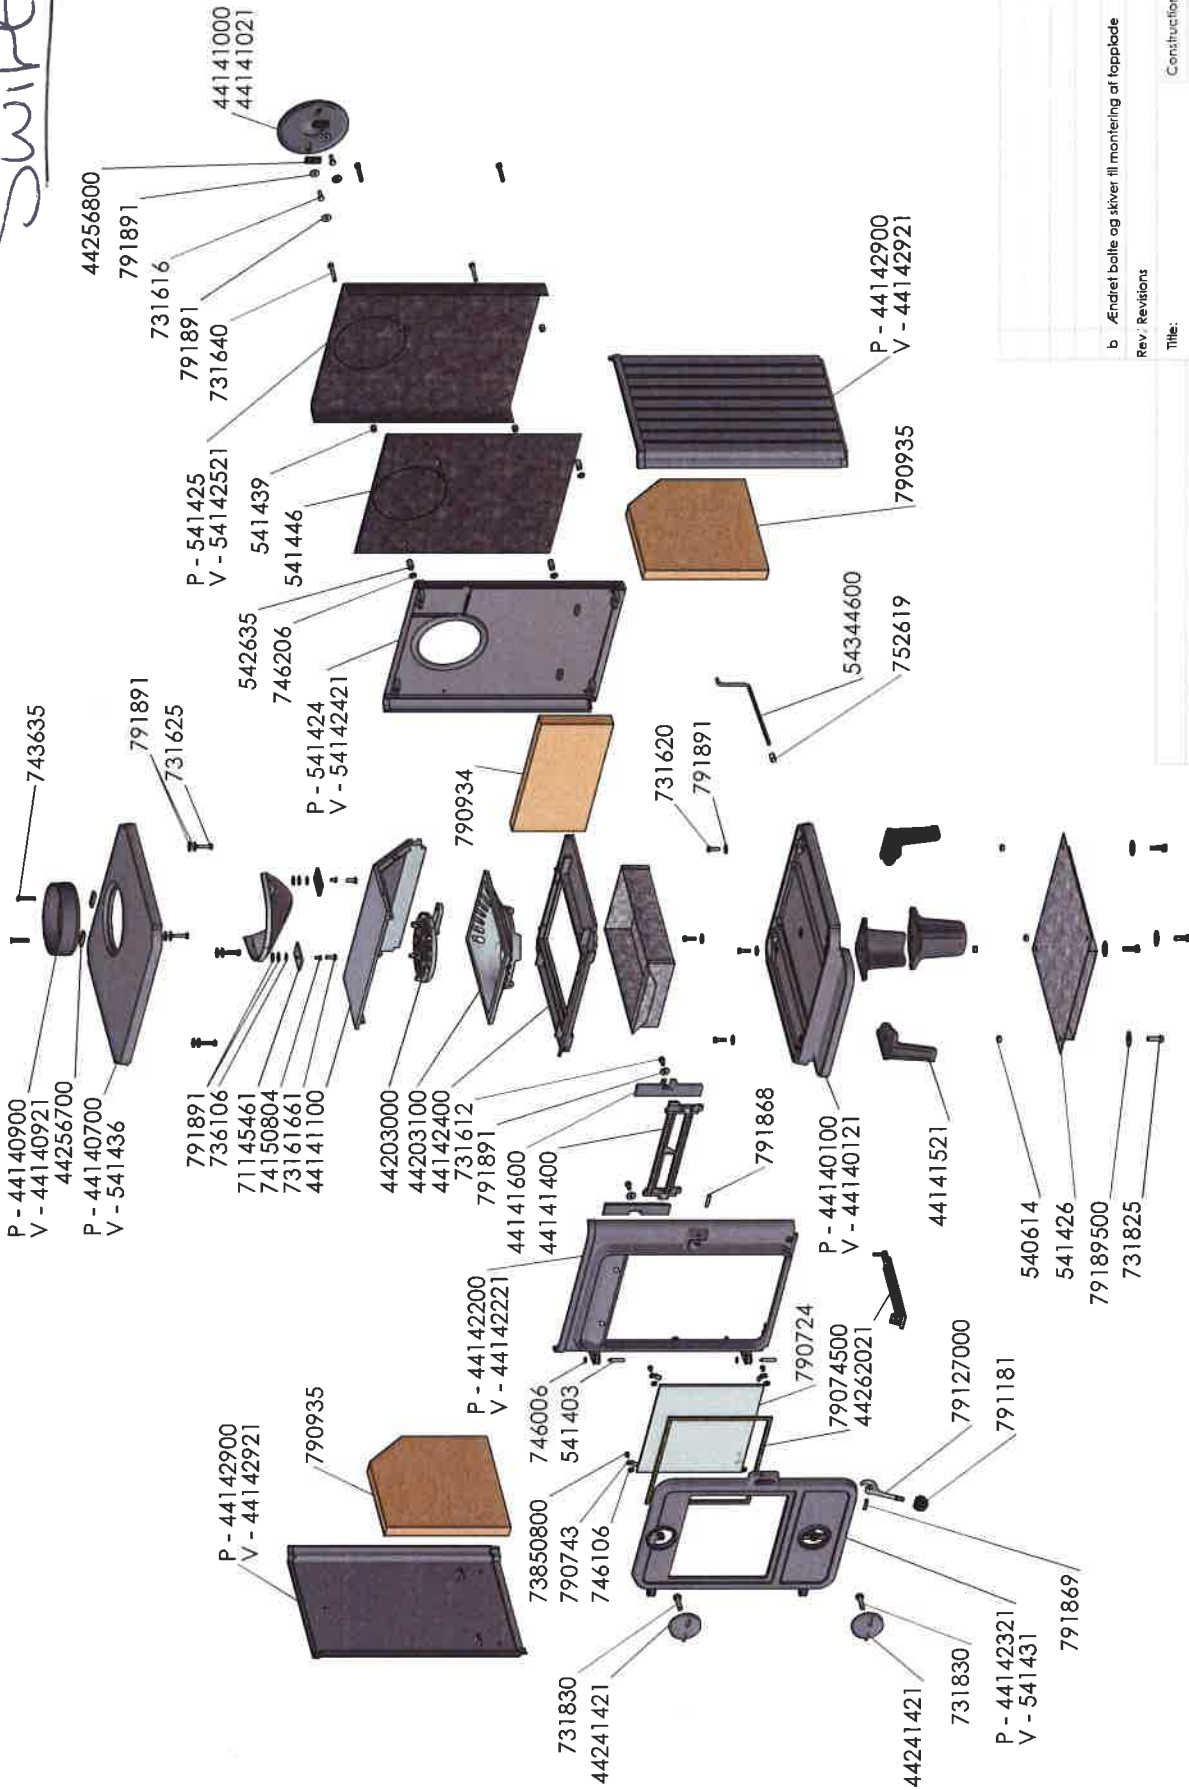

Swift 1000.

Rev. / Revisions	RSV	16.10.2015
Sign.:		
Date:	RSV	25.08.2014
Title:		
Reservedelstegning		
Morsø 1000 The Swift		
Format:	A3	
Scale:	1:10	
Item no.:	64100021	
Drawing no.:	1400-545 b