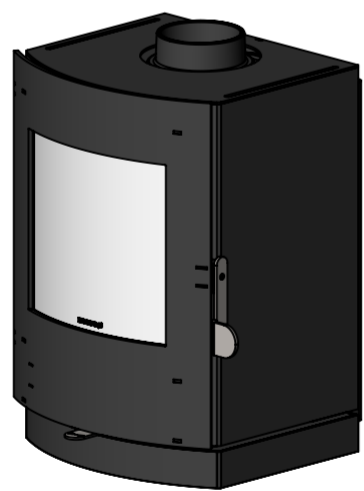

S11-40

S11-42

S11-43

S11-44

S11-90

S11-70

c	Tilføjet S11-70.	RSV	13.09.2012
b	Added rear heat shield.	RSV	12.09.2012
Rev.	Revisions	Sign.:	Date:
	Title:	Construction:	RSV 2011.11.14
	<b>Reservedelstegning</b>	Released:	
	<b>Parts Drawing</b>	Format:	<b>A2</b>
	<b>Morsø S11</b>	Scale:	<b>1:10</b>
		Itemno.:	
		Drawing no.:	<b>S-11-500 c</b>

Material:	
Weight kg.:	
Model no.:	-
Drawing type:	
Location of file:	U:\udk\tegninger\S11\S11 Freestove Assembly.SLDASM