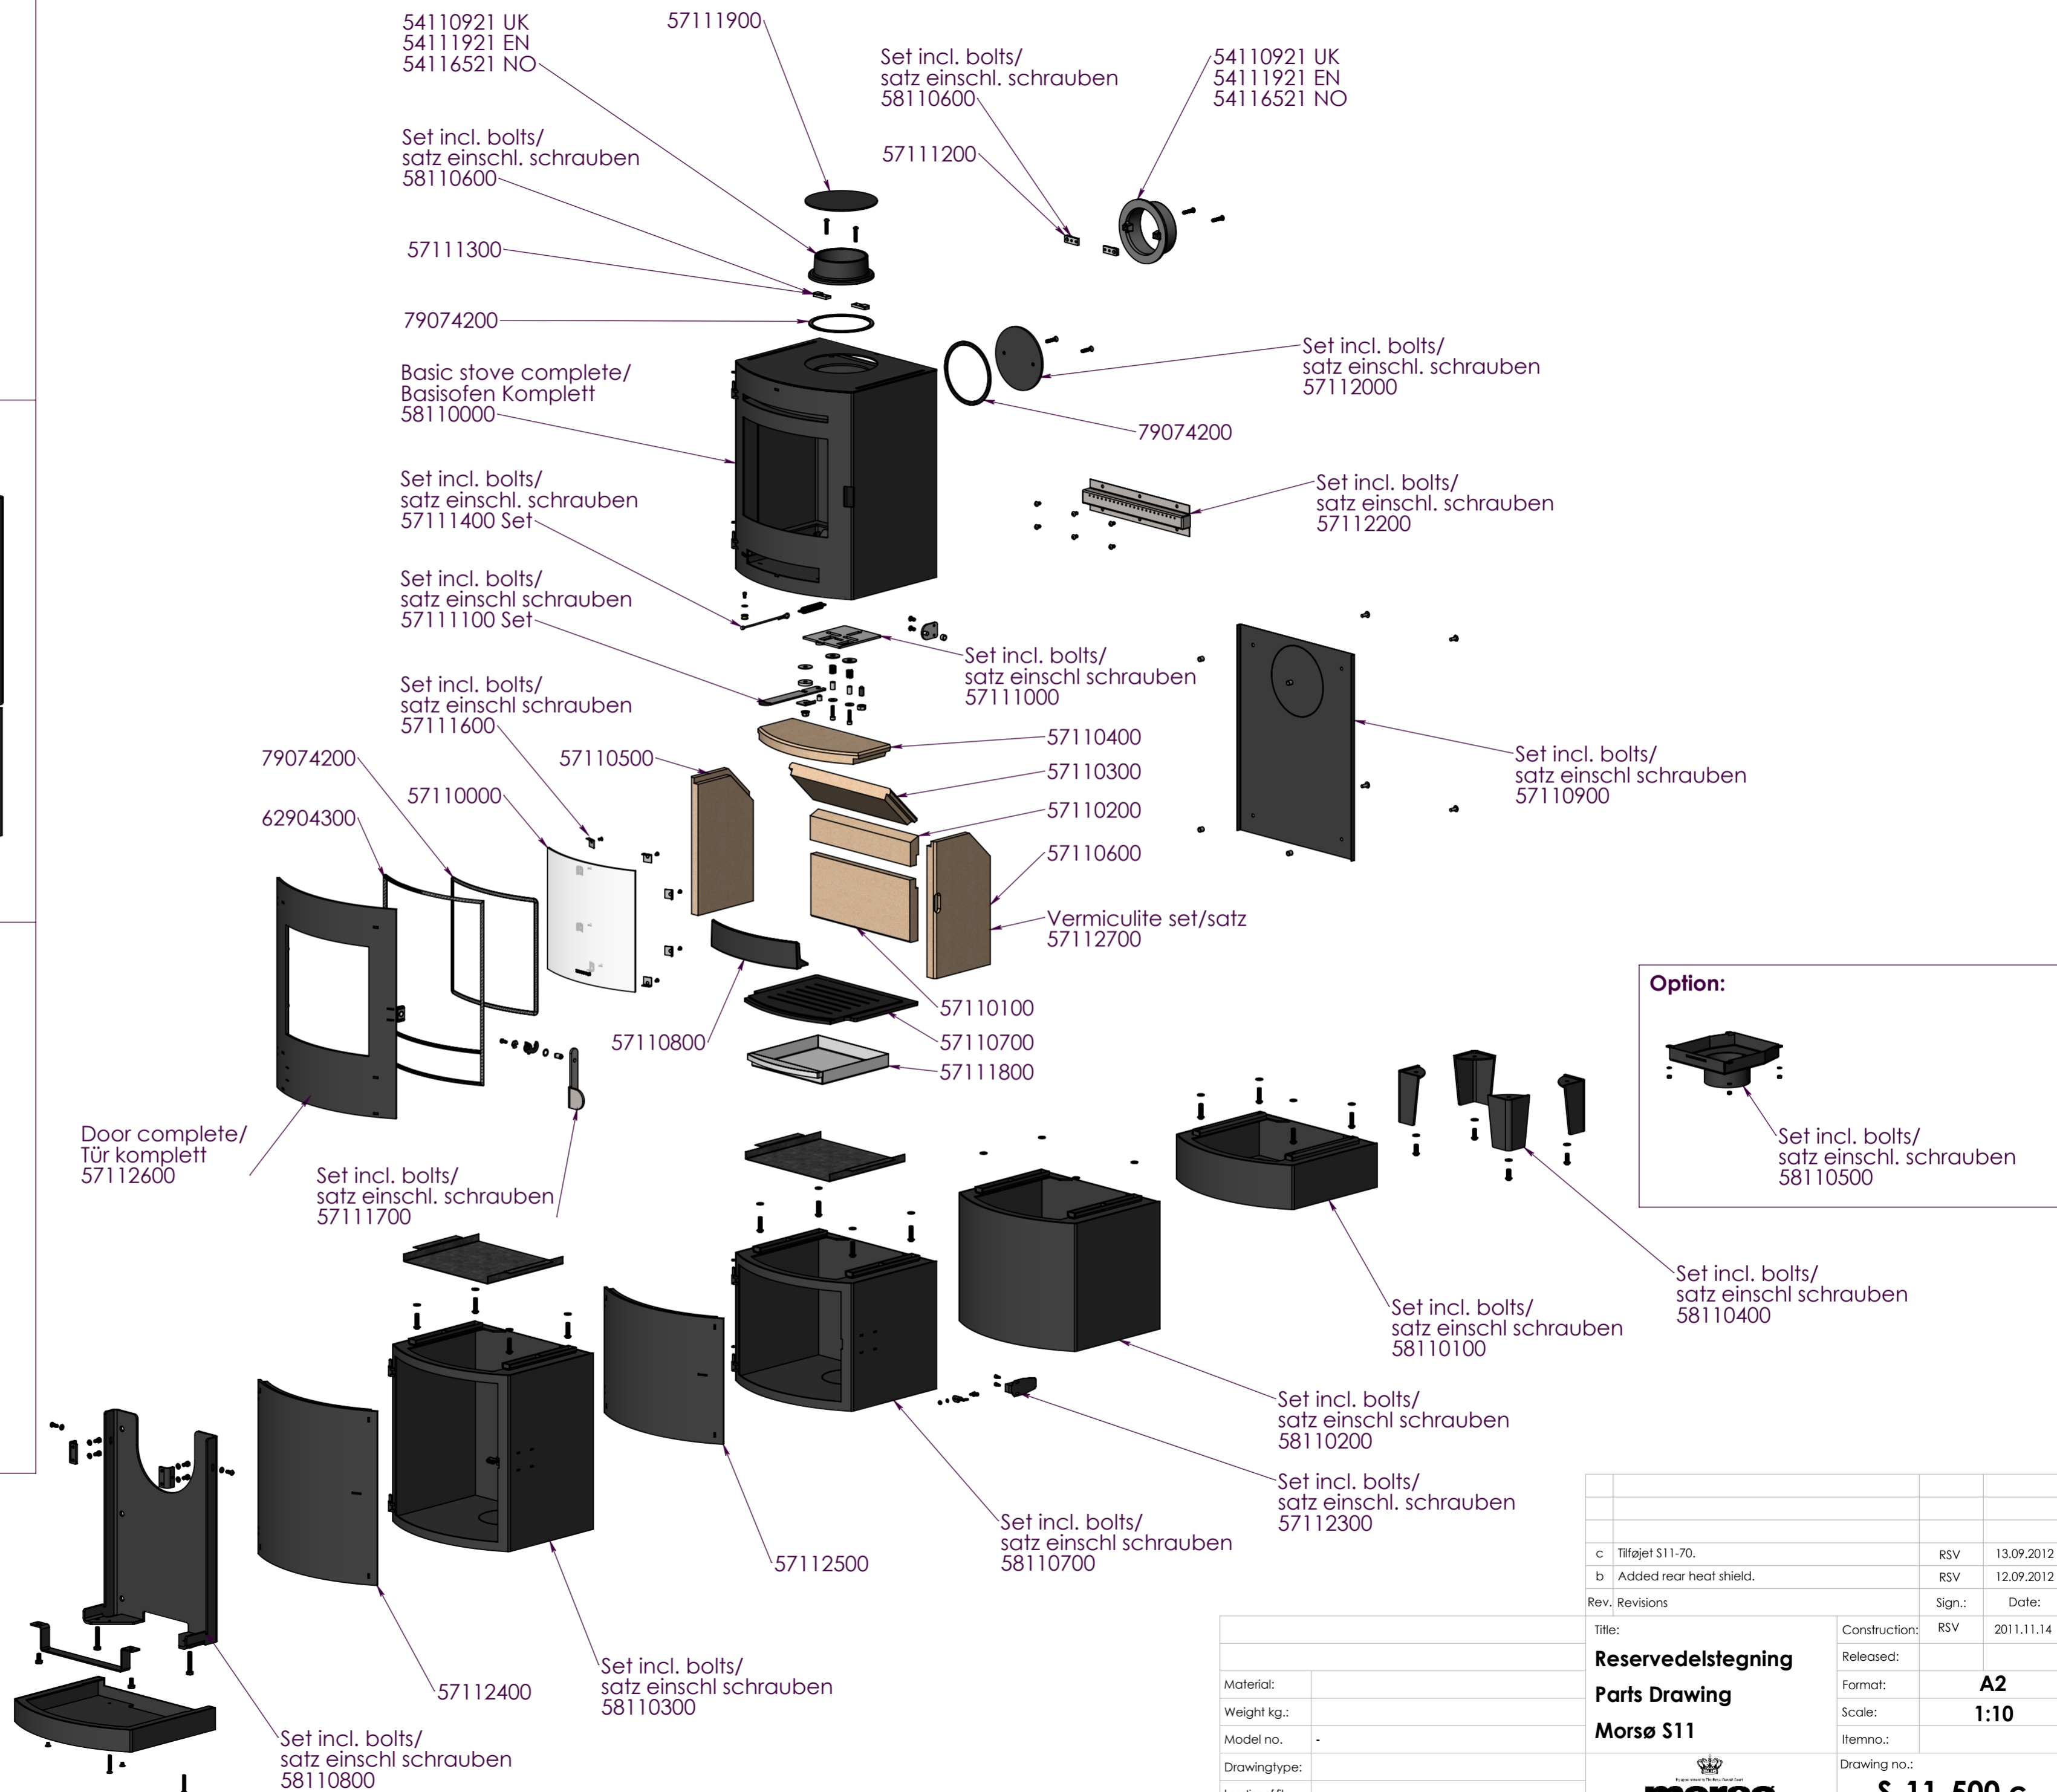

S11-40

S11-42

S11-43

S11-44

S11-90

S11-70

c	Tilføjet S11-70.	RSV	13.09.2012
b	Added rear heat shield.	RSV	12.09.2012
Rev.	Revisions	Sign.:	Date:
	Title:	Construction:	RSV 2011.11.14
	<b>Reservedelstegning</b>	Released:	
	<b>Parts Drawing</b>	Format:	<b>A2</b>
	<b>Morsø S11</b>	Scale:	<b>1:10</b>
		Itemno.:	
		Drawing no.:	<b>S-11-500 c</b>

Material:	
Weight kg.:	
Model no.:	-
Drawing type:	
Location of file:	U:\udk\tegninger\S11\S11 Freestove Assembly.SLDASM