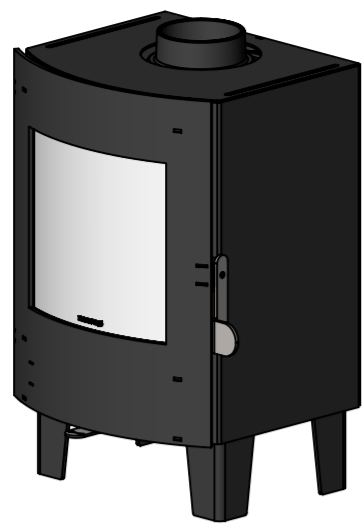

S11-40

S11-42

S11-43

S11-44

S11-90

S11-70

c	Tilføjet S11-70.	RSV	13.09.2012
b	Added rear heat shield.	RSV	12.09.2012
Rev.	Revisions	Sign.:	Date:
	Title:	Construction:	RSV 2011.11.14
	<b>Reservedelstegning</b>	Released:	
	<b>Parts Drawing</b>	Format:	<b>A2</b>
	<b>Morsø S11</b>	Scale:	<b>1:10</b>
		Itemno.:	
		Drawing no.:	<b>S-11-500 c</b>

Material:	
Weight kg.:	
Model no.:	-
Drawing type:	
Location of file:	U:\udk\tegninger\S11\S11 Freestove Assembly.SLDASM